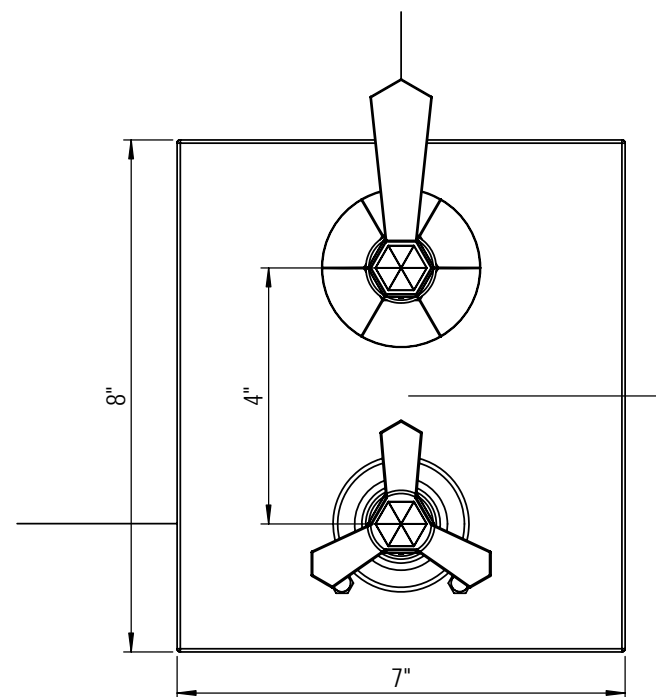

1/2" Temperature Control Valve with Shut-off Control Valve 4QRBHXL

48" TO FLOOR TYPICAL

TEL: 905-851-6781
FAX: 905-851-8031
TOLL FREE: 800-461-5901

the RUBINET FAUCET COMPANY

www.rubinet.com