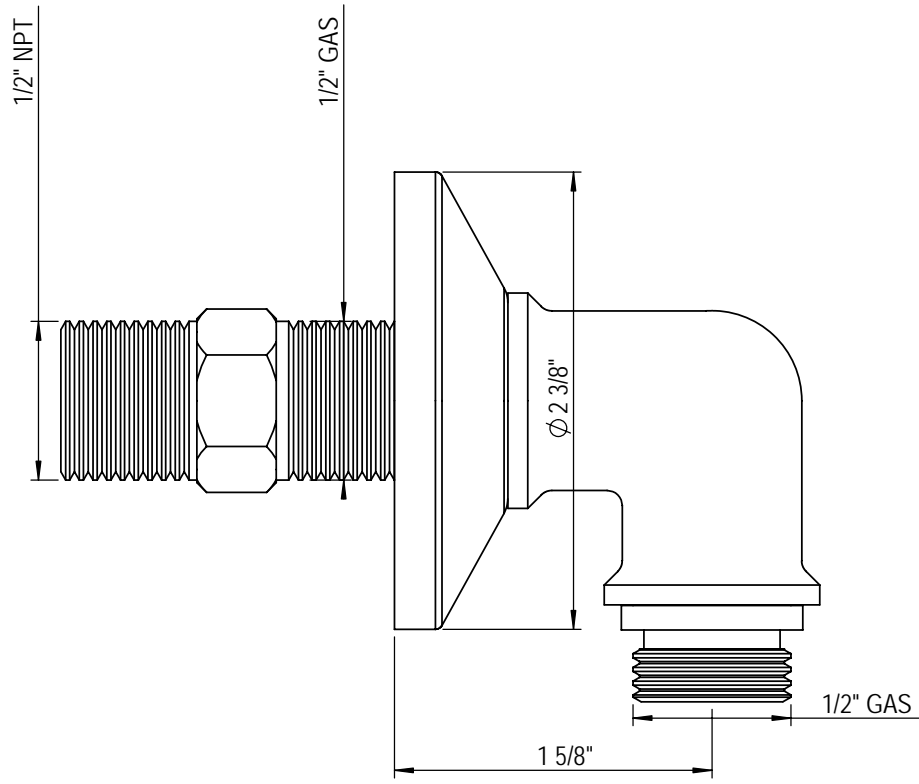

www.rubinet.com

1/2" Shut-Off Volume Control Valve 4KRBHXL

TEL: 905-851-6781
FAX: 905-851-8031
TOLL FREE: 800-461-5901

the RUBINET FAUCET COMPANY

www.rubinet.com

Adjustable Slide Bar with Hand Held Shower 4GRBH0

TEL: 905-851-6781
FAX: 905-851-8031
TOLL FREE: 800-461-5901

the RUBINET FAUCET COMPANY

www.rubinet.com

Integral Supply with 1/2" NPT x 1/2" Nipple 4HRB000

TEL: 905-851-6781
FAX: 905-851-8031
TOLL FREE: 800-461-5901