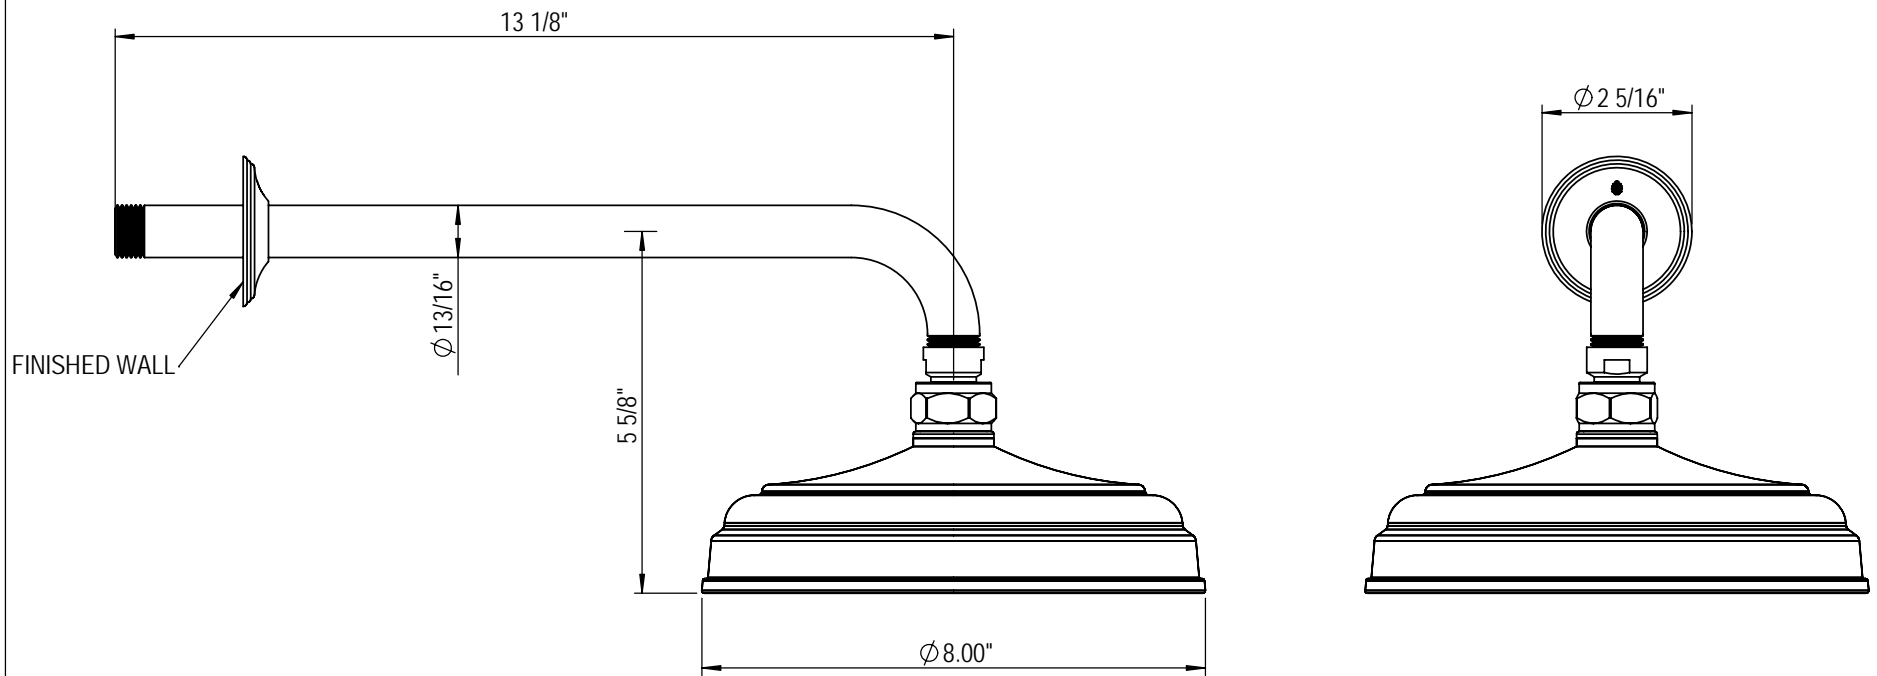

1/2" T/C Shower with Slide Bar 41RBHXL

SEE 4FRB005 SHT. 2

SEE 4ORBHXL SHT. 3

SEE 4KRBHXL SHT. 4

SEE 4GRBH0 SHT. 5

SEE 4HRB000 SHT. 6

Antiquity 8" Shower Head less Jets, 12" Shower Arm & Flange 4FRB005

TEL: 905-851-6781
FAX: 905-851-8031
TOLL FREE: 800-461-5901