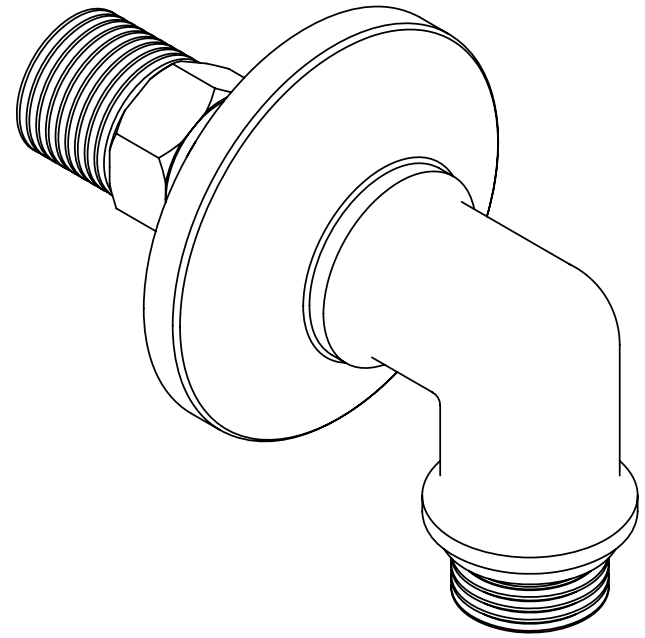

www.rubinet.com

1/2" Shut-Off Volume Control Valve 4KRBHXL

TEL: 905-851-6781
FAX: 905-851-8031
TOLL FREE: 800-461-5901

the RUBINET FAUCET COMPANY

www.rubinet.com

Adjustable Slide Bar with Hand Held Shower 4GRBH0

TEL: 905-851-6781
FAX: 905-851-8031
TOLL FREE: 800-461-5901

the RUBINET FAUCET COMPANY

www.rubinet.com

Integral Supply with 1/2" NPT x 1/2" Nipple 4HRB000

TEL: 905-851-6781
FAX: 905-851-8031
TOLL FREE: 800-461-5901