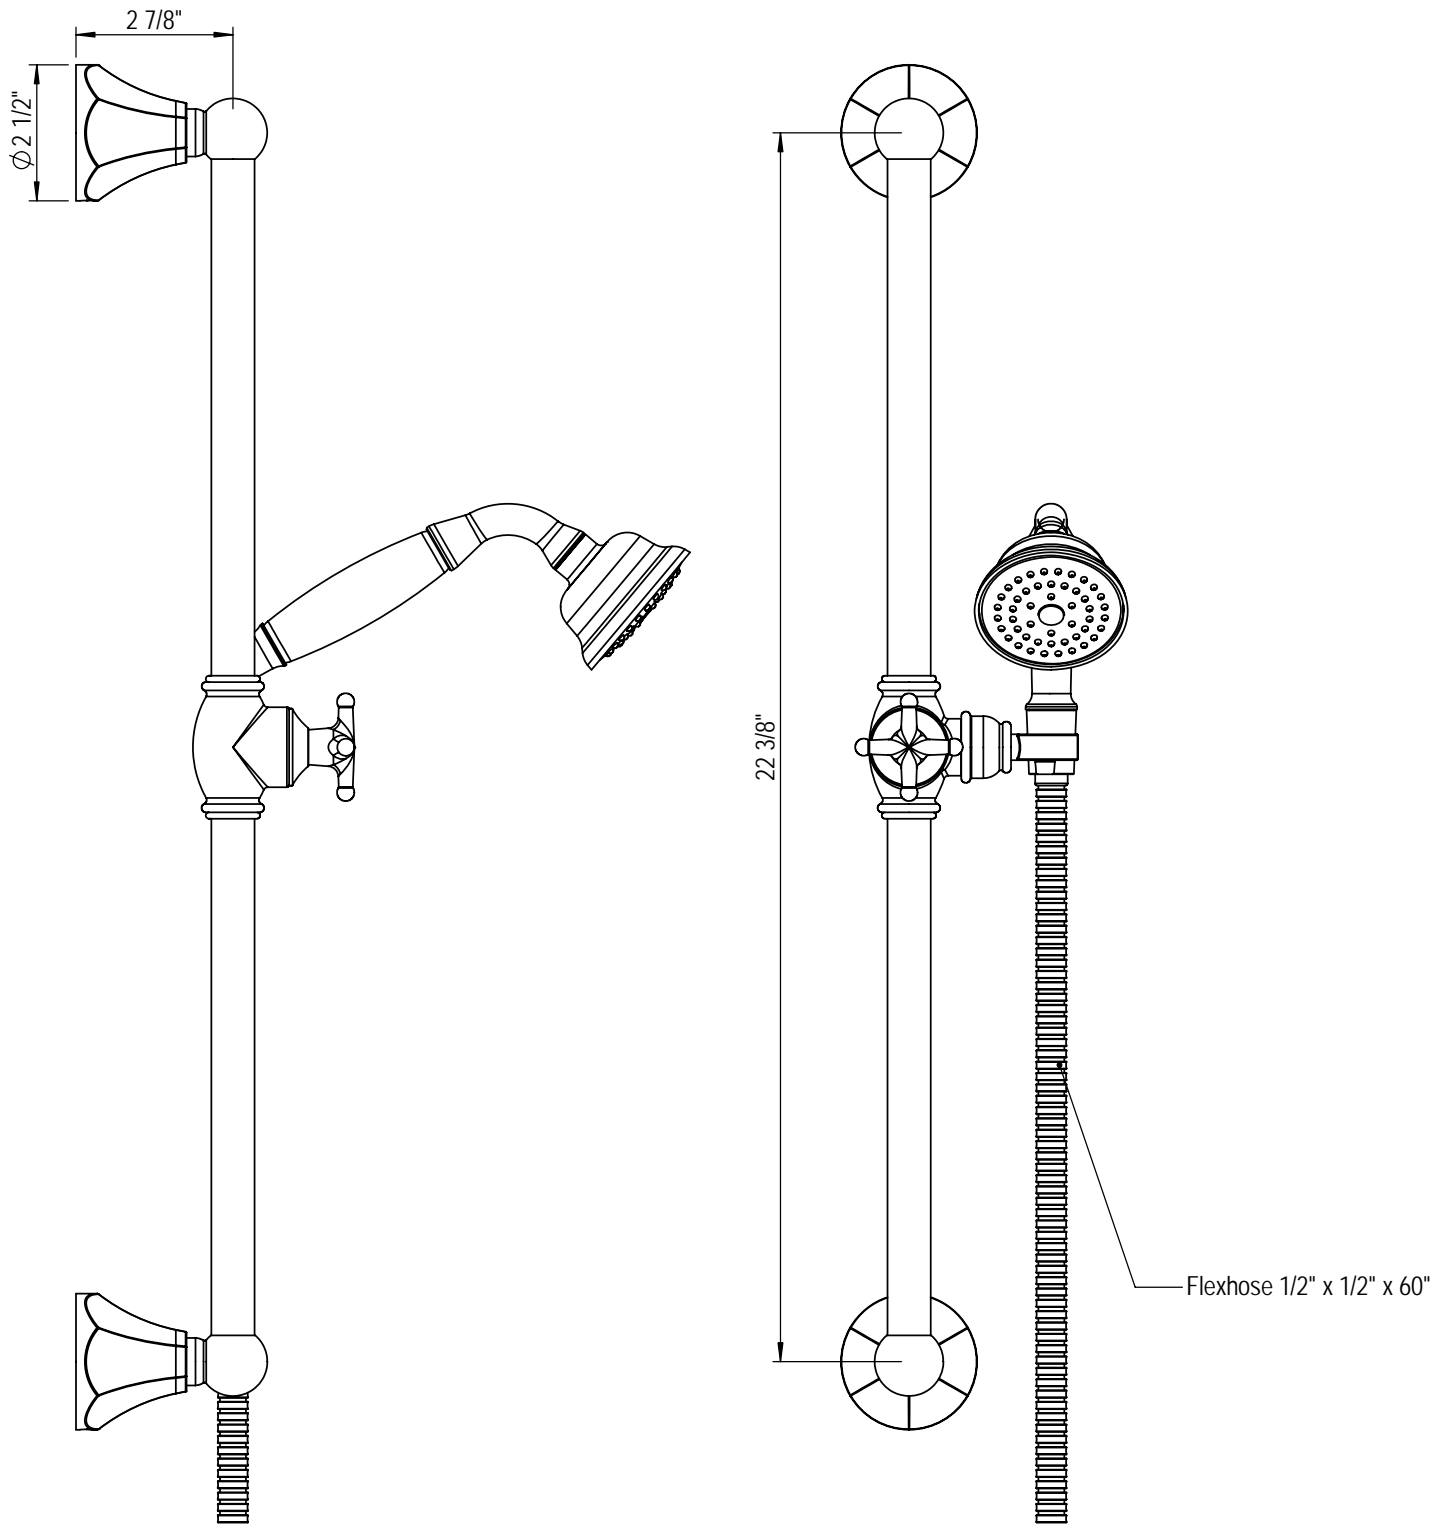

1/2" T/C Shower with Slide Bar 41RBHXL

SEE 4FRB005 SHT. 2

SEE 4ORBHXL SHT. 3

SEE 4KRBHXL SHT. 4

SEE 4GRBH0 SHT. 5

SEE 4HRB000 SHT. 6

Antiquity 8" Shower Head less Jets, 12" Shower Arm & Flange 4FRB005

TEL: 905-851-6781
FAX: 905-851-8031
TOLL FREE: 800-461-5901

www.rubinet.com

1/2" Shut-Off Volume Control Valve 4KRBHXL

TEL: 905-851-6781
FAX: 905-851-8031
TOLL FREE: 800-461-5901

the RUBINET FAUCET COMPANY

www.rubinet.com

Adjustable Slide Bar with Hand Held Shower 4GRBH0

TEL: 905-851-6781
FAX: 905-851-8031
TOLL FREE: 800-461-5901

the RUBINET FAUCET COMPANY

www.rubinet.com

Integral Supply with 1/2" NPT x 1/2" Nipple 4HRB000

TEL: 905-851-6781
FAX: 905-851-8031
TOLL FREE: 800-461-5901