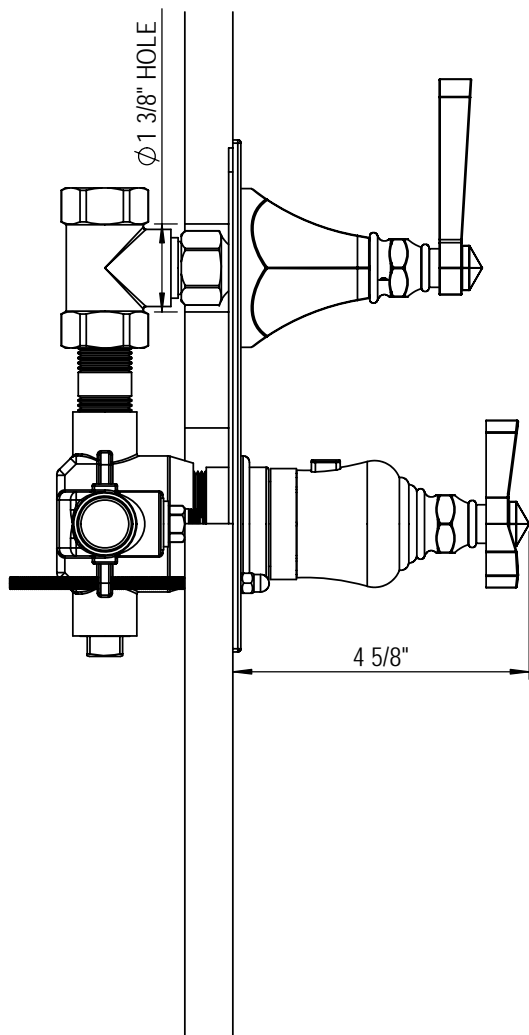

1/2" T/C Shower with Slide Bar 41RBHXL

SEE 4FRB005 SHT. 2

SEE 4ORBHXL SHT. 3

SEE 4KRBHXL SHT. 4

SEE 4GRBH0 SHT. 5

SEE 4HRB000 SHT. 6

Antiquity 8" Shower Head less Jets, 12" Shower Arm & Flange 4FRB005

TEL: 905-851-6781
FAX: 905-851-8031
TOLL FREE: 800-461-5901

the RUBINET FAUCET COMPANY

www.rubinet.com

1/2" Temperature Control Valve with Shut-off Control Valve 4QRBHXL

48" TO FLOOR TYPICAL

TEL: 905-851-6781
FAX: 905-851-8031
TOLL FREE: 800-461-5901

the RUBINET FAUCET COMPANY