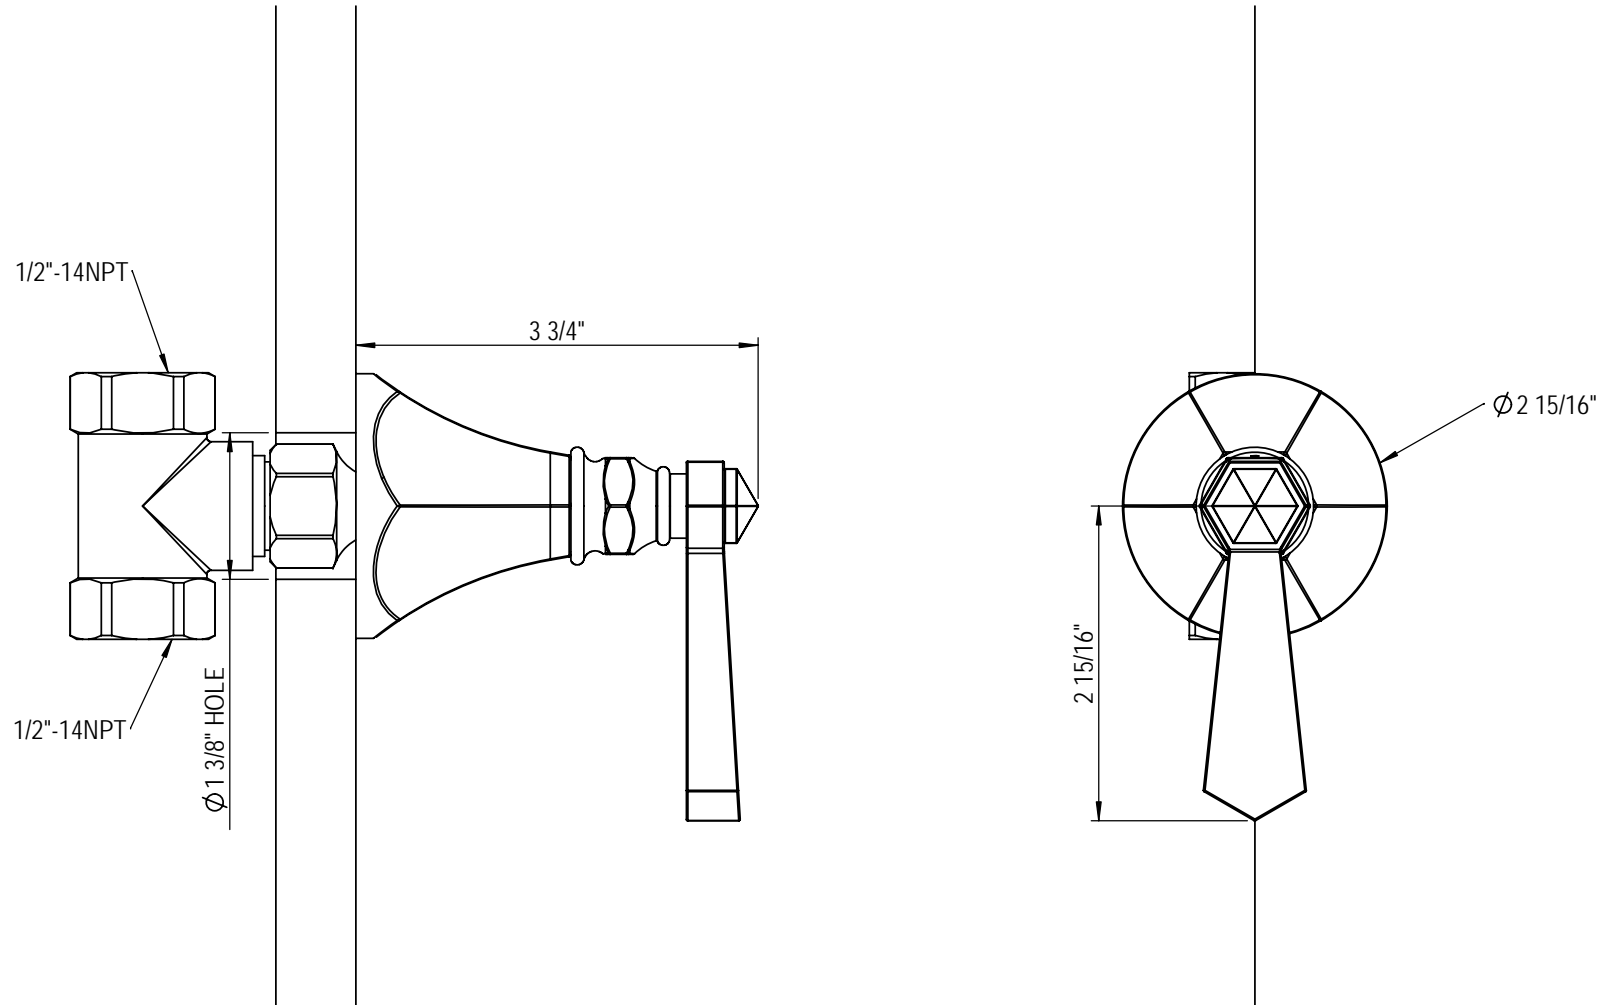

1/2" T/C Shower with Slide Bar 41RBHXL

SEE 4FRB005 SHT. 2

SEE 4ORBHXL SHT. 3

SEE 4KRBHXL SHT. 4

SEE 4GRBH0 SHT. 5

SEE 4HRB000 SHT. 6

Antiquity 8" Shower Head less Jets, 12" Shower Arm & Flange 4FRB005

TEL: 905-851-6781
FAX: 905-851-8031
TOLL FREE: 800-461-5901

the RUBINET FAUCET COMPANY

www.rubinet.com

1/2" Temperature Control Valve with Shut-off Control Valve 4QRBHXL

48" TO FLOOR TYPICAL

TEL: 905-851-6781
FAX: 905-851-8031
TOLL FREE: 800-461-5901

the RUBINET FAUCET COMPANY

www.rubinet.com

1/2" Shut-Off Volume Control Valve 4KRBHXL

TEL: 905-851-6781
FAX: 905-851-8031
TOLL FREE: 800-461-5901

the RUBINET FAUCET COMPANY

www.rubinet.com

Adjustable Slide Bar with Hand Held Shower 4GRBH0