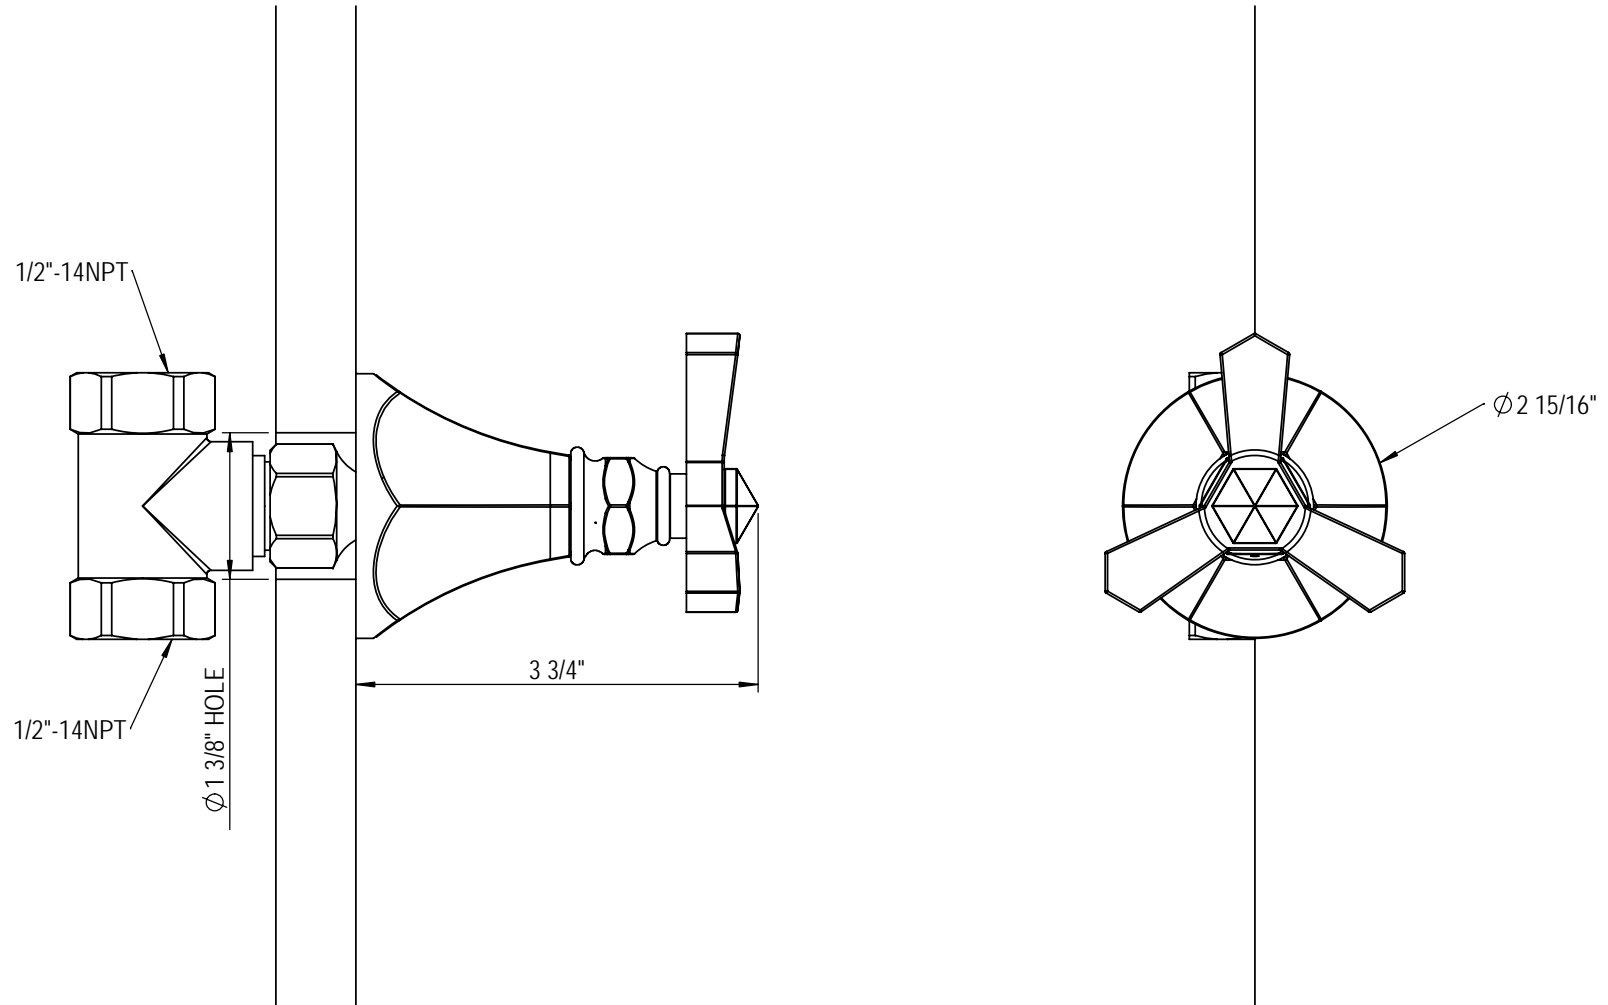

1/2" Shut-Off Volume Control Valve 4KRBHXC

TEL: 905-851-6781
FAX: 905-851-8031
TOLL FREE: 800-461-5901

the RUBINET FAUCET COMPANY

www.rubinet.com