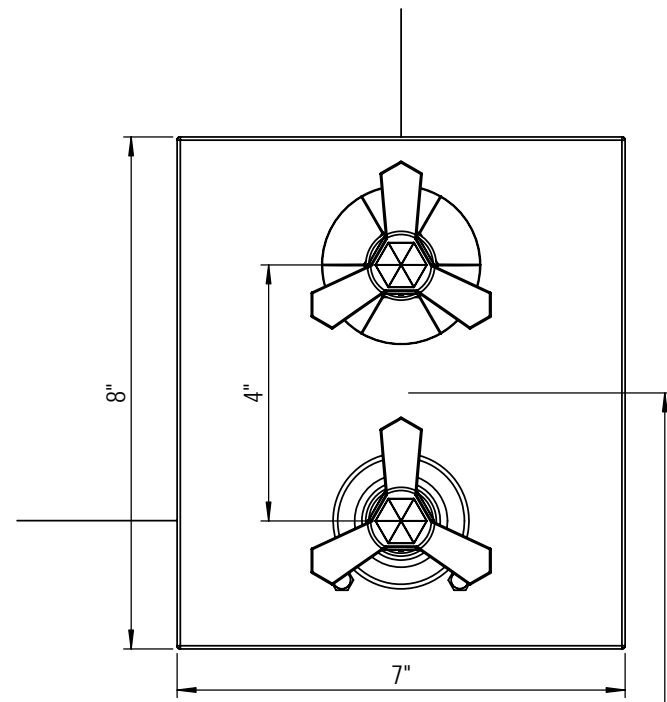

1/2" Temperature Control Valve with Shut-off Control Valve 4QRBHXC

48" TO FLOOR TYPICAL

TEL: 905-851-6781
FAX: 905-851-8031
TOLL FREE: 800-461-5901

the RUBINET FAUCET COMPANY

www.rubinet.com