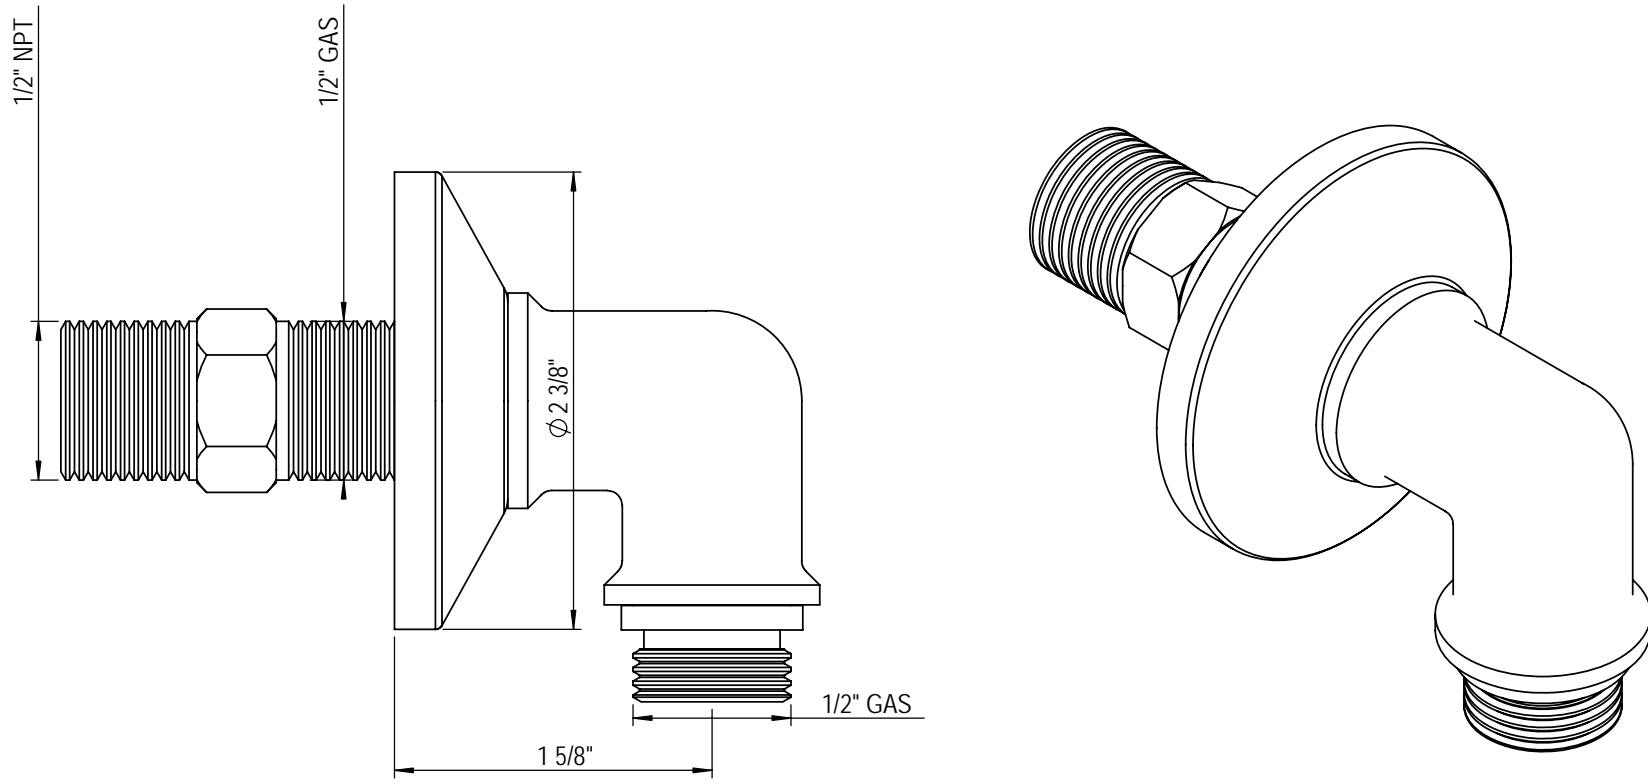

www.rubinet.com

1/2" Shut-Off Volume Control Valve 4KRBHXC

TEL: 905-851-6781
FAX: 905-851-8031
TOLL FREE: 800-461-5901

the RUBINET FAUCET COMPANY

www.rubinet.com

Adjustable Slide Bar with Hand Held Shower 4GRBH0

TEL: 905-851-6781
FAX: 905-851-8031
TOLL FREE: 800-461-5901

the RUBINET FAUCET COMPANY

www.rubinet.com

Integral Supply with 1/2" NPT x 1/2" Nipple 4HRB000

TEL: 905-851-6781
FAX: 905-851-8031
TOLL FREE: 800-461-5901