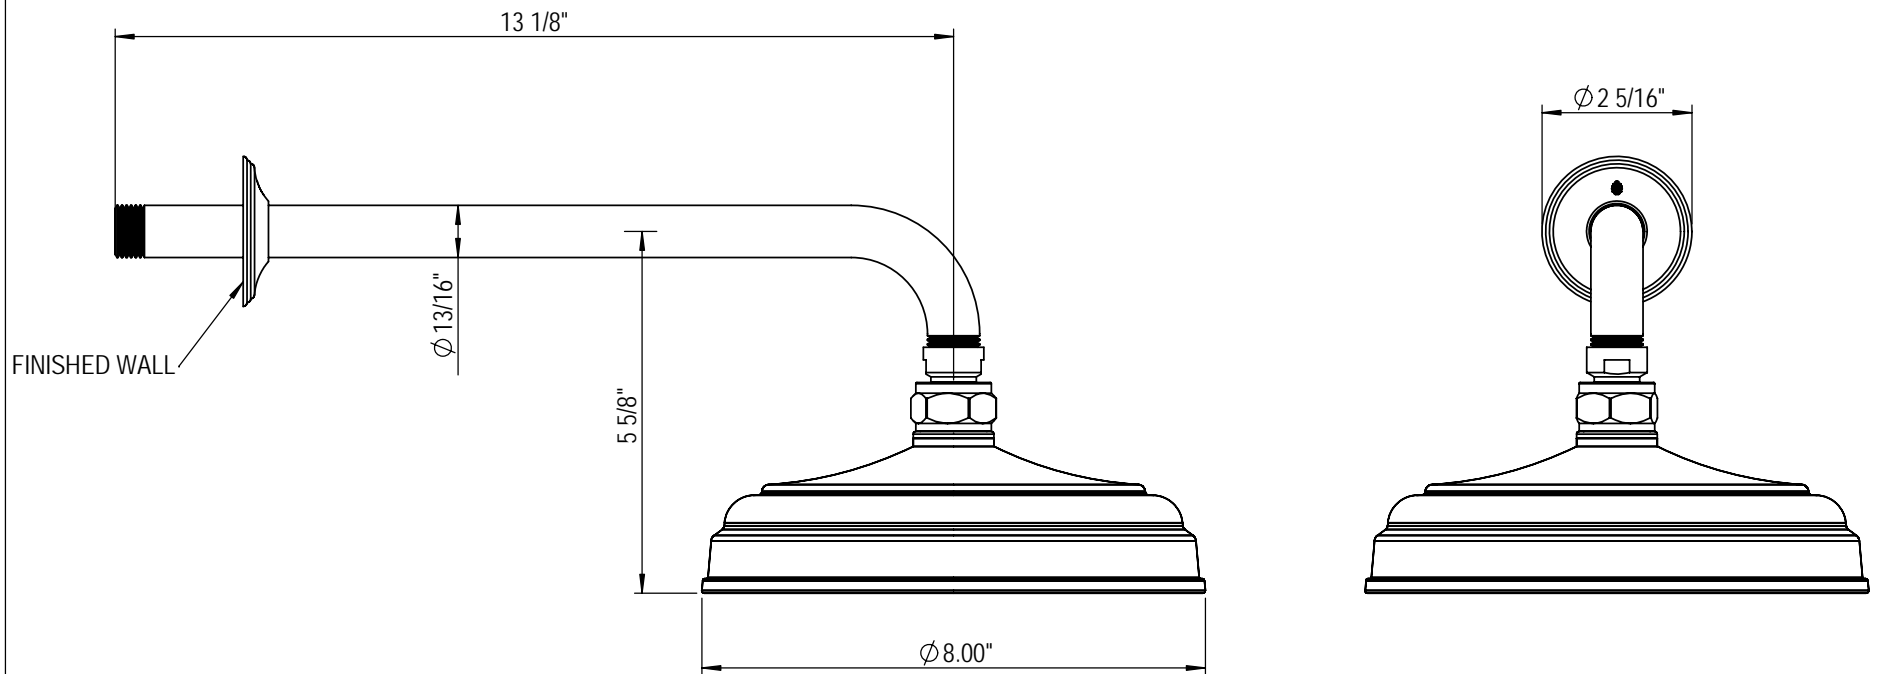

1/2" T/C Shower with Slide Bar 41RBHXC

SEE 4FRB005 SHT. 2

SEE 4QRBHXC SHT. 3

SEE 4KRBHXC SHT. 4

SEE 4GRBH0 SHT. 5

SEE 4HRB000 SHT. 6

Antiquity 8" Shower Head less Jets, 12" Shower Arm & Flange 4FRB005

TEL: 905-851-6781
FAX: 905-851-8031
TOLL FREE: 800-461-5901