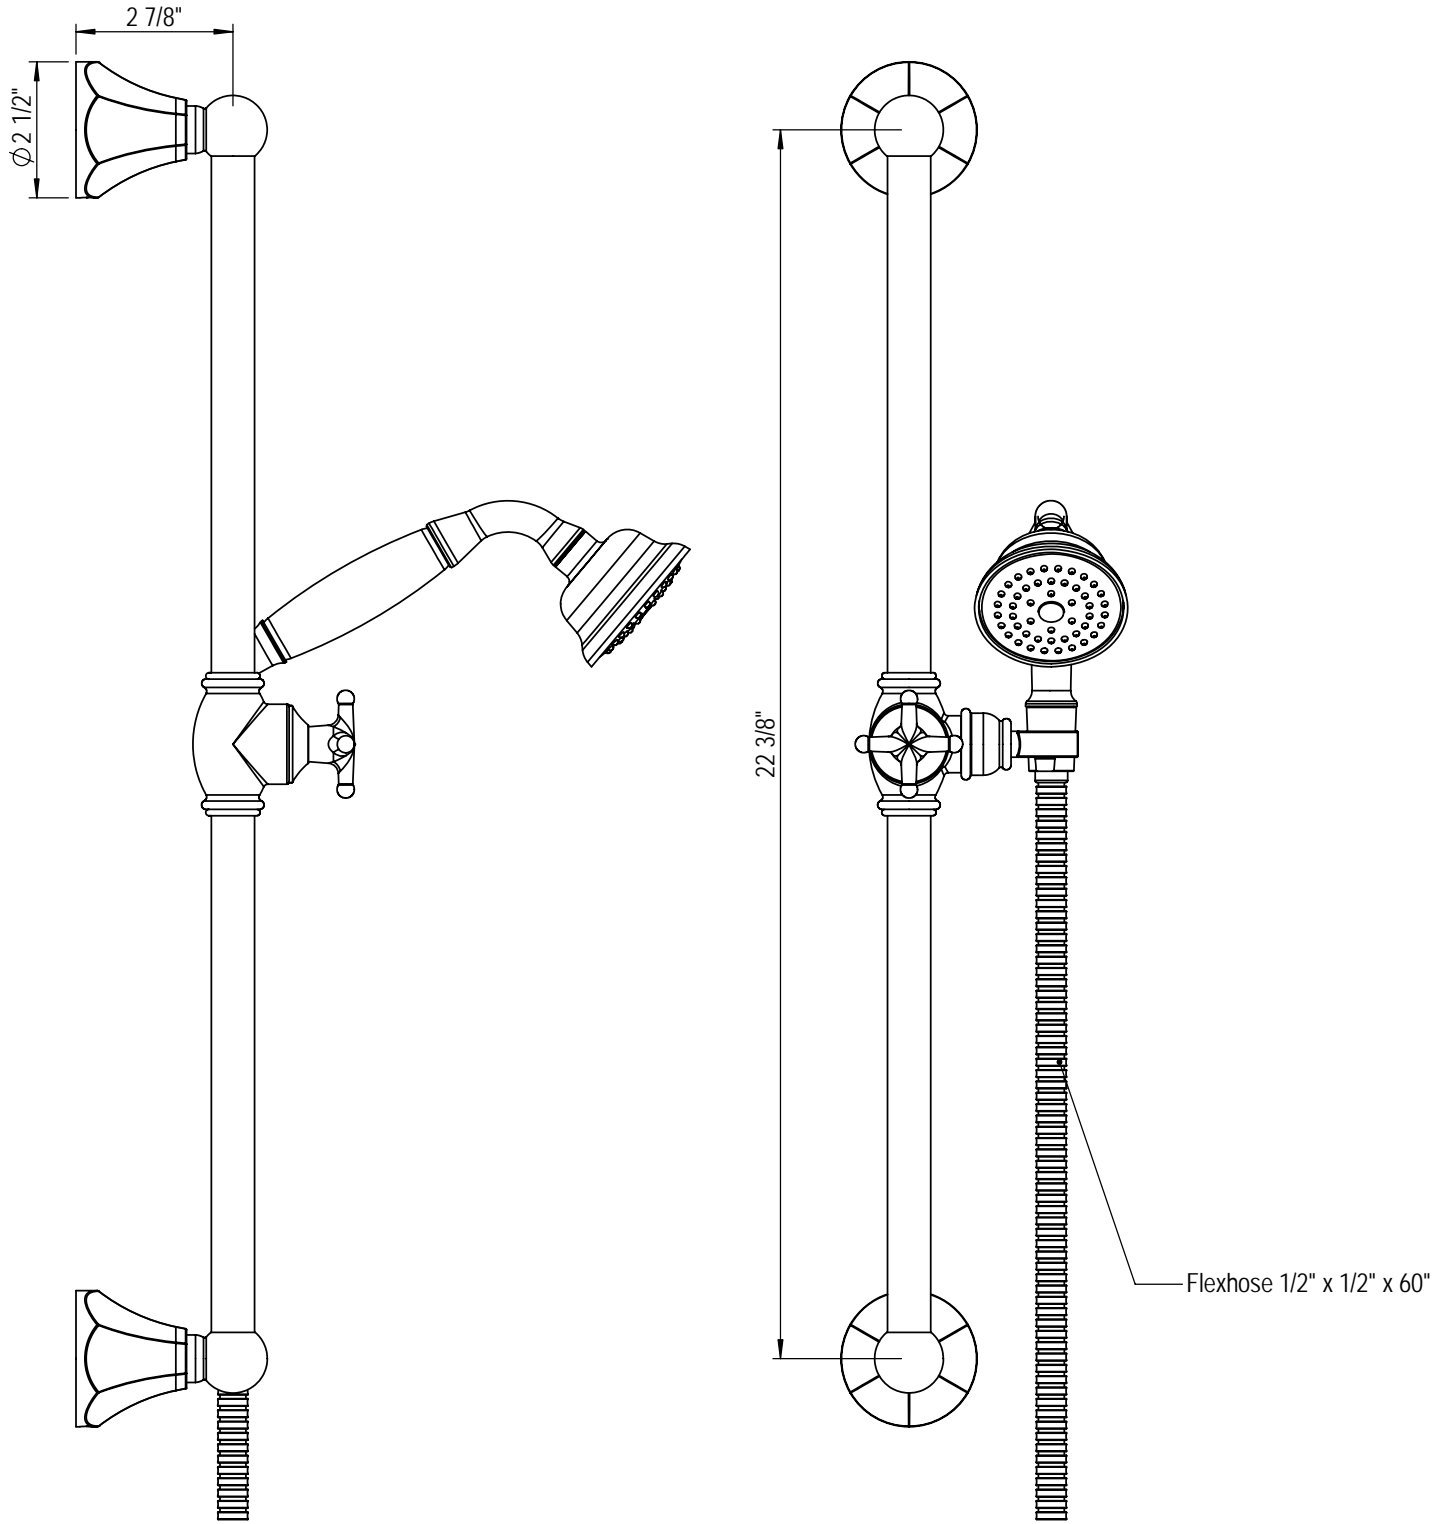

1/2" T/C Shower with Slide Bar 41RBHXC

SEE 4FRB005 SHT. 2

SEE 4QRBHXC SHT. 3

SEE 4KRBHXC SHT. 4

SEE 4GRBH0 SHT. 5

SEE 4HRB000 SHT. 6

Antiquity 8" Shower Head less Jets, 12" Shower Arm & Flange 4FRB005

TEL: 905-851-6781
FAX: 905-851-8031
TOLL FREE: 800-461-5901

www.rubinet.com

1/2" Shut-Off Volume Control Valve 4KRBHXC

TEL: 905-851-6781
FAX: 905-851-8031
TOLL FREE: 800-461-5901

the RUBINET FAUCET COMPANY

www.rubinet.com

Adjustable Slide Bar with Hand Held Shower 4GRBH0

TEL: 905-851-6781
FAX: 905-851-8031
TOLL FREE: 800-461-5901

the RUBINET FAUCET COMPANY

www.rubinet.com

Integral Supply with 1/2" NPT x 1/2" Nipple 4HRB000

TEL: 905-851-6781
FAX: 905-851-8031
TOLL FREE: 800-461-5901