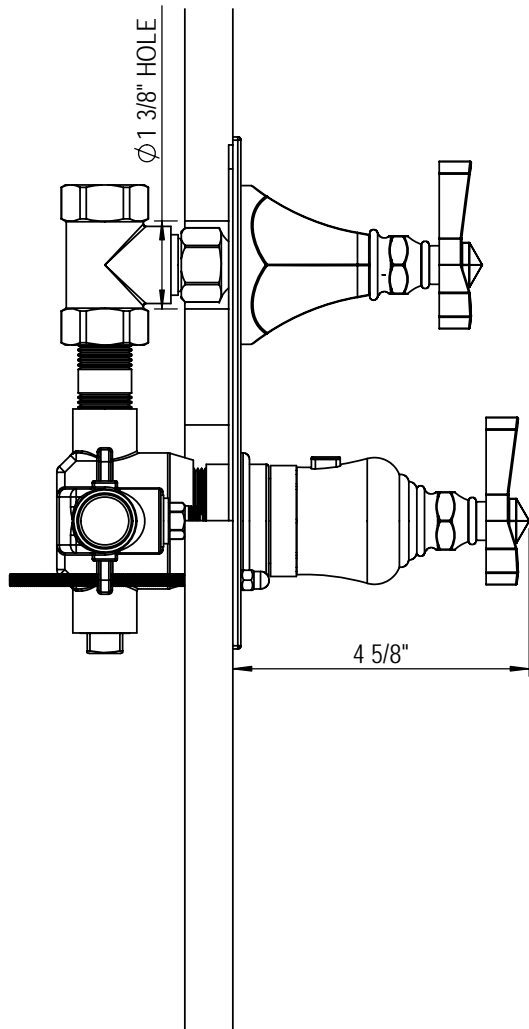

1/2" T/C Shower with Slide Bar 41RBHXC

SEE 4FRB005 SHT. 2

SEE 4QRBHXC SHT. 3

SEE 4KRBHXC SHT. 4

SEE 4GRBH0 SHT. 5

SEE 4HRB000 SHT. 6

Antiquity 8" Shower Head less Jets, 12" Shower Arm & Flange 4FRB005

TEL: 905-851-6781
FAX: 905-851-8031
TOLL FREE: 800-461-5901

the RUBINET FAUCET COMPANY

www.rubinet.com

1/2" Temperature Control Valve with Shut-off Control Valve 4QRBHXC

48" TO FLOOR TYPICAL

TEL: 905-851-6781
FAX: 905-851-8031
TOLL FREE: 800-461-5901

the RUBINET FAUCET COMPANY