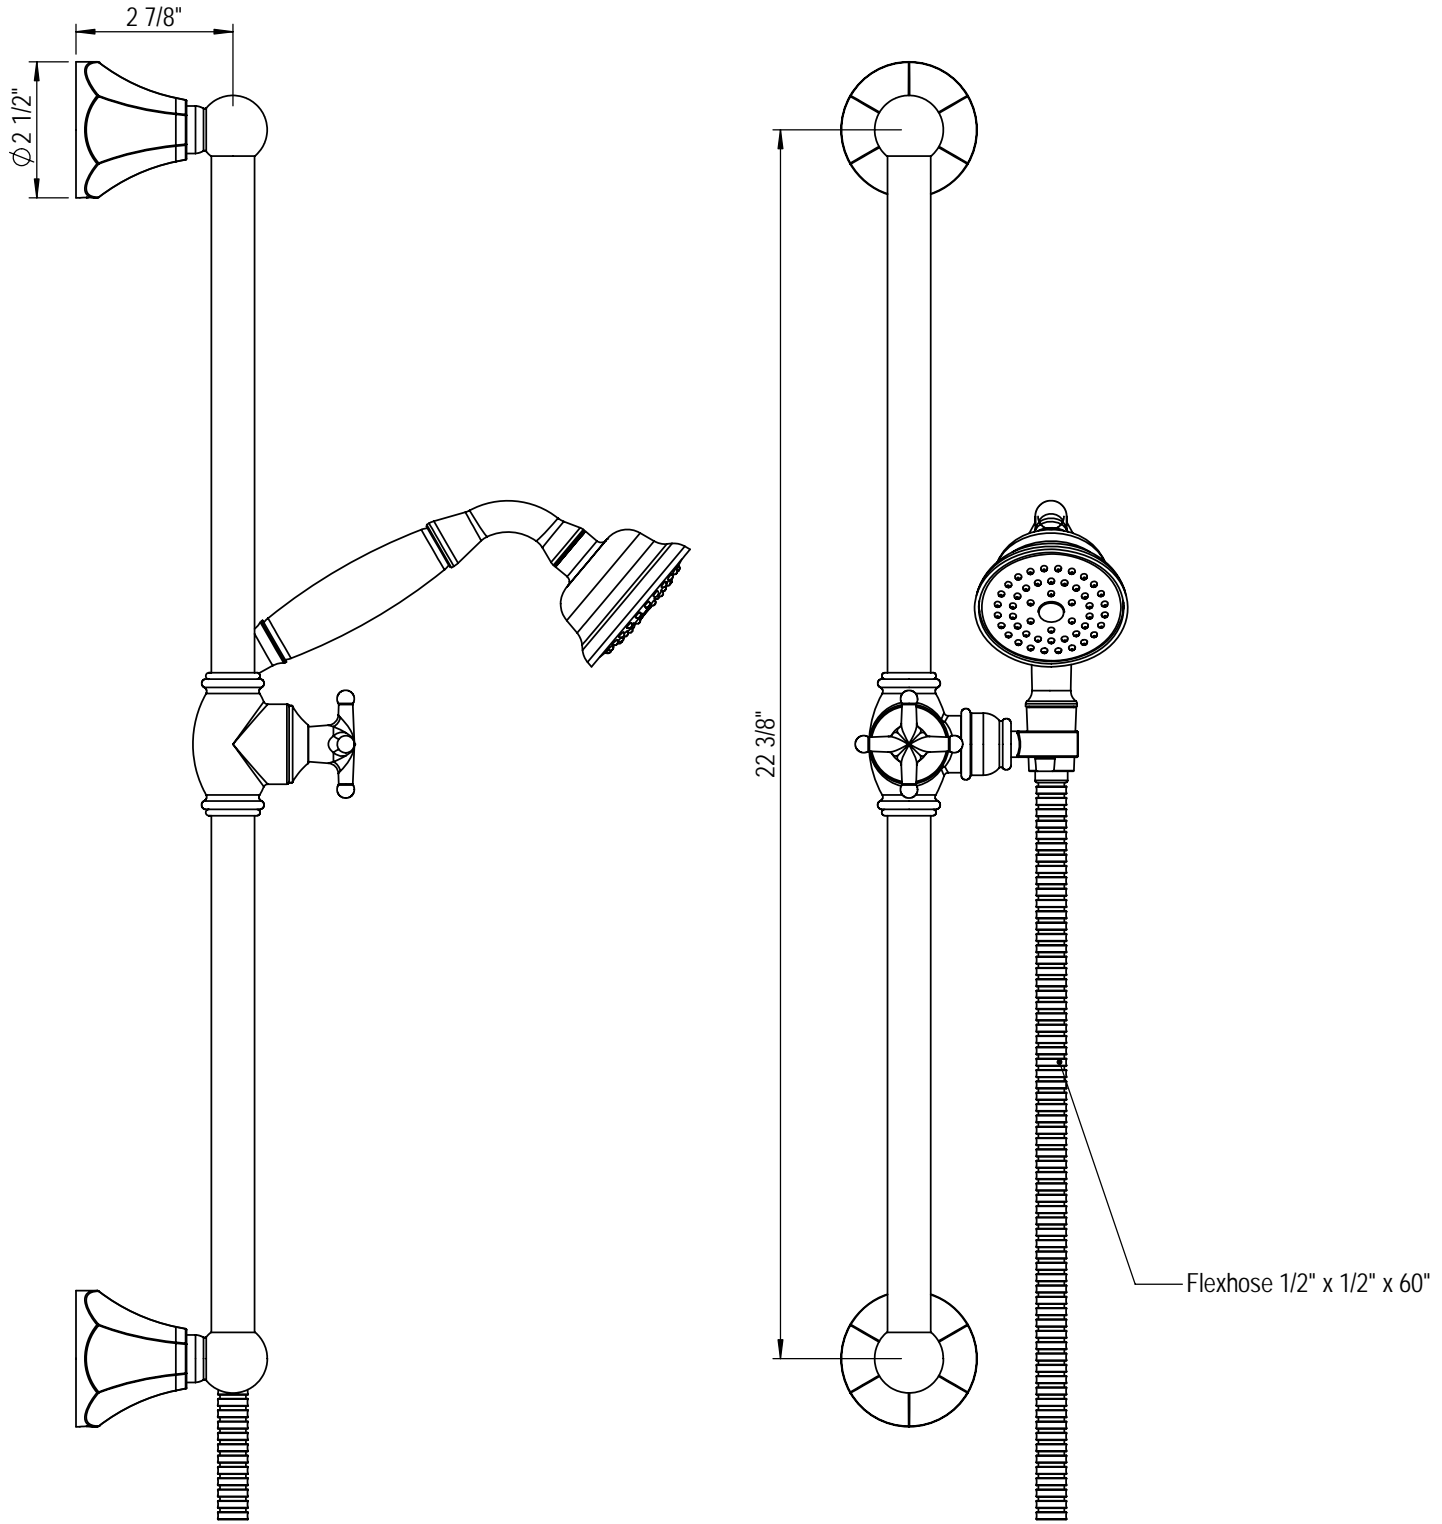

# Body Spray with 1/2"NPT x 1/2" Nipple 4JRB000

TEL: 905-851-6781  
FAX: 905-851-8031  
TOLL FREE: 800-461-5901

the RUBINET FAUCET COMPANY

[www.rubinet.com](http://www.rubinet.com)

# Adjustable Slide Bar with Hand Held Shower 4GRBH0

TEL: 905-851-6781  
FAX: 905-851-8031  
TOLL FREE: 800-461-5901

the RUBINET FAUCET COMPANY

[www.rubinet.com](http://www.rubinet.com)

# Integral Supply with 1/2" NPT x 1/2" Nipple 4HRB000

TEL: 905-851-6781  
FAX: 905-851-8031  
TOLL FREE: 800-461-5901

the RUBINET FAUCET COMPANY

[www.rubinet.com](http://www.rubinet.com)