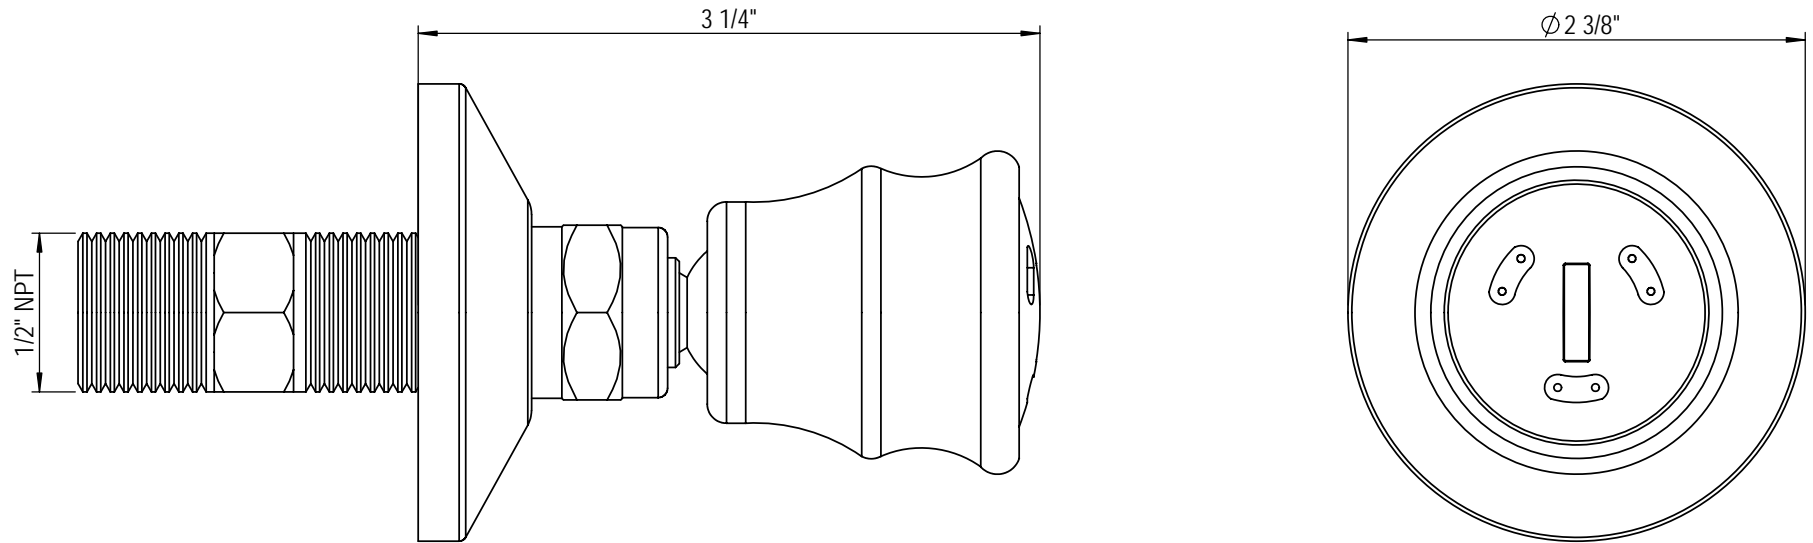

Body Spray with 1/2"NPT x 1/2" Nipple 4JRB000

TEL: 905-851-6781
FAX: 905-851-8031
TOLL FREE: 800-461-5901

the RUBINET FAUCET COMPANY

www.rubinet.com