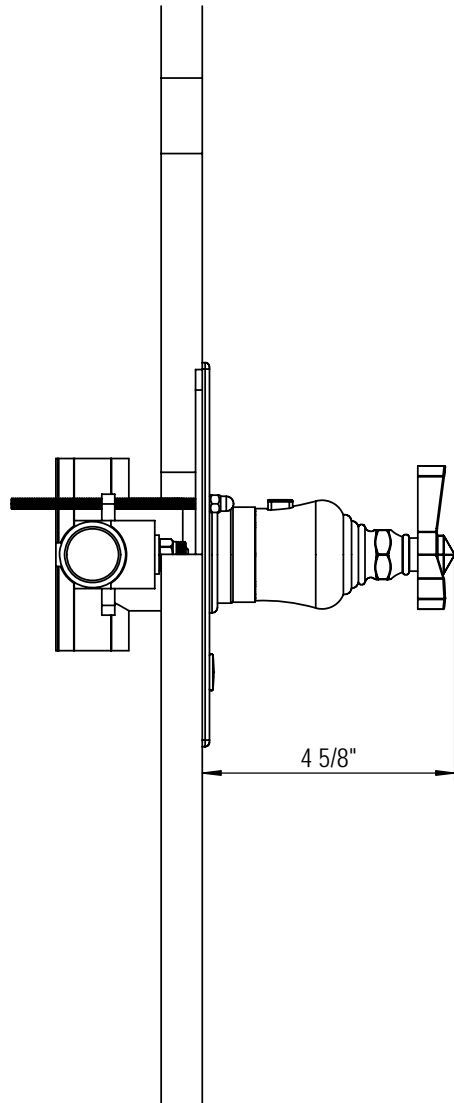

3/4" Temperature Control Valve with Built-In Stops 4DRBHXC

TEL: 905-851-6781
FAX: 905-851-8031
TOLL FREE: 800-461-5901

the RUBINET FAUCET COMPANY

www.rubinet.com