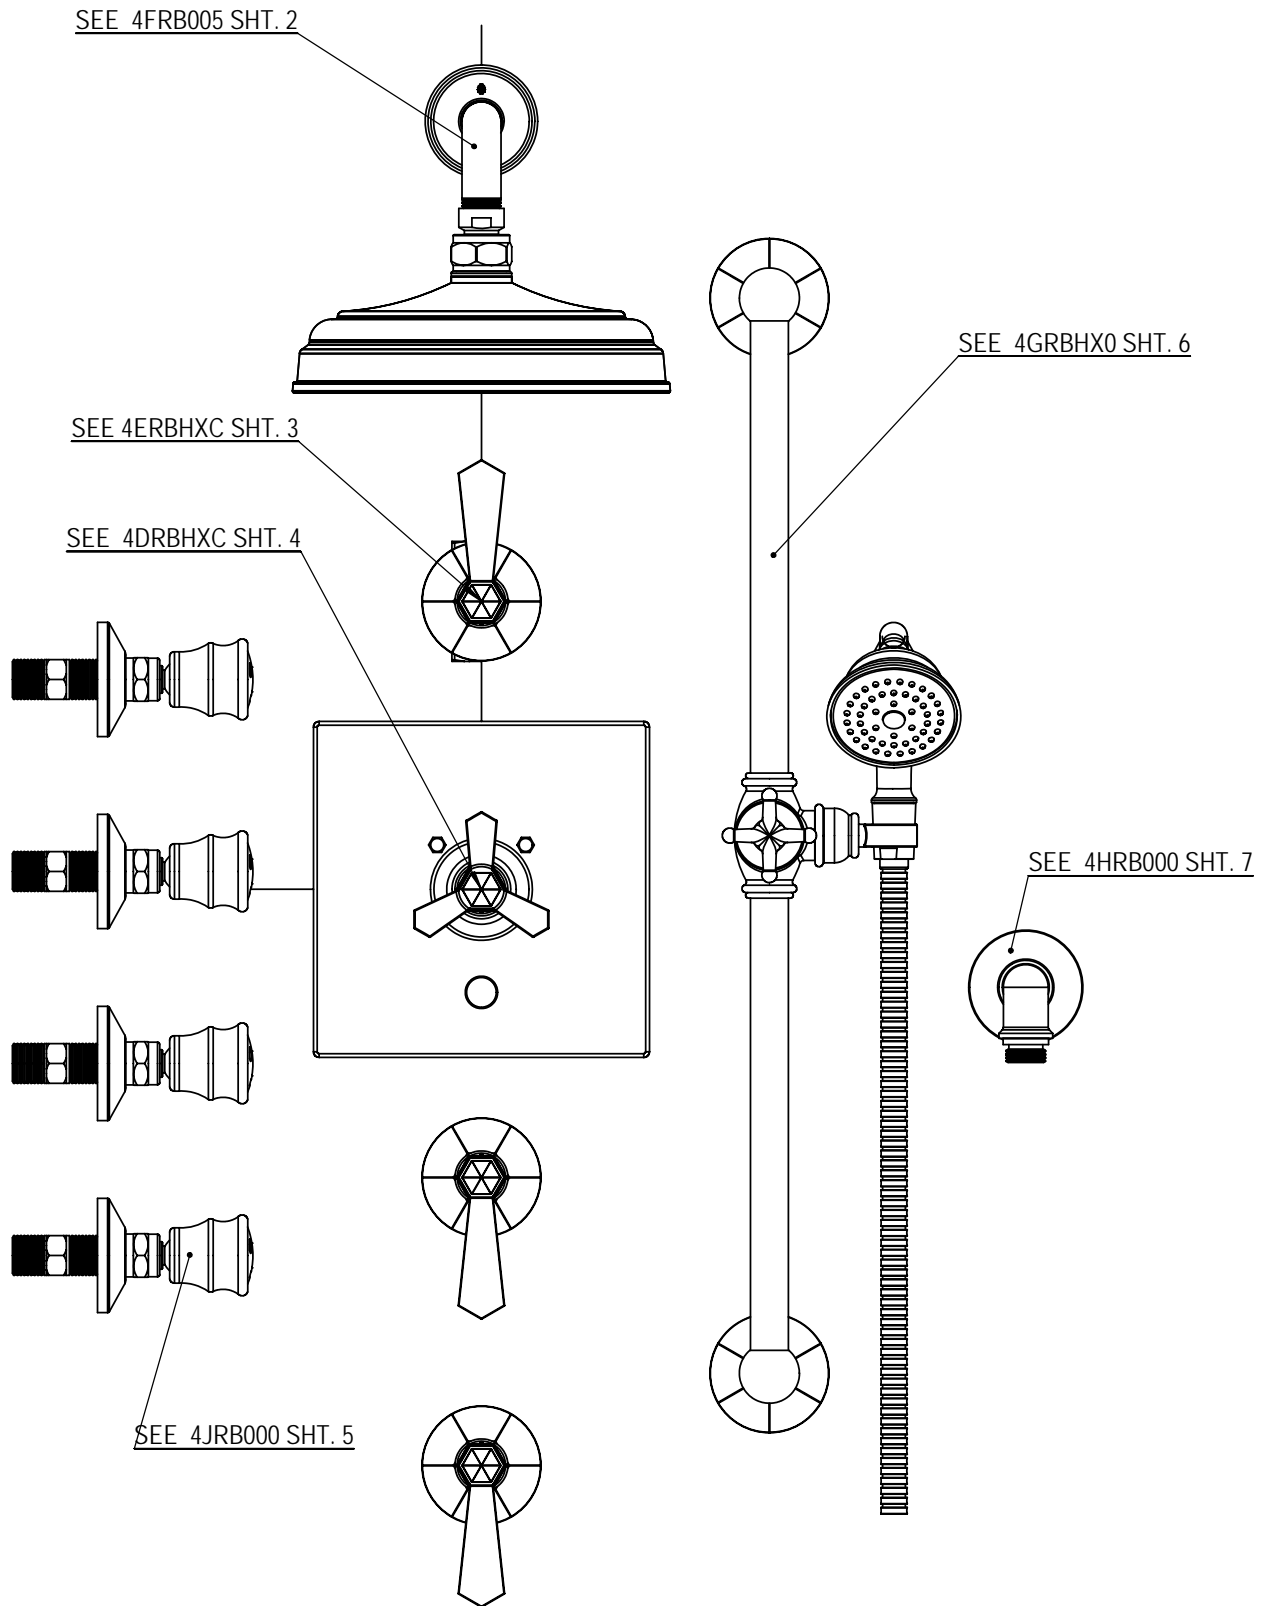

# 3/4" T/C Shower, Slide Bar & Body Sprays 46RBHXL

TEL: 905-851-6781  
FAX: 905-851-8031  
TOLL FREE: 800-461-5901

the RUBINET FAUCET COMPANY

[www.rubinet.com](http://www.rubinet.com)