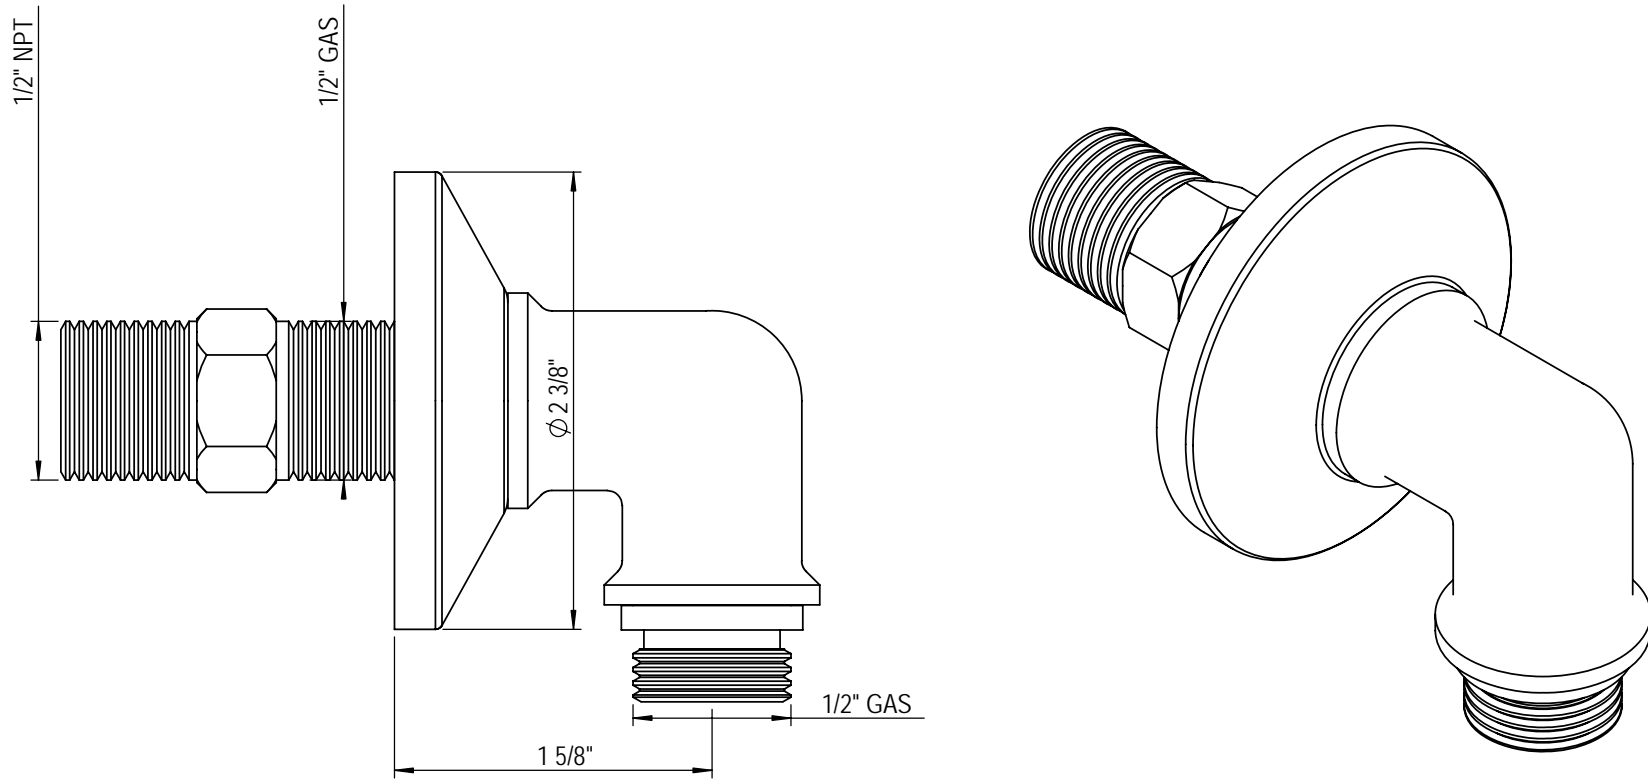

# Adjustable Slide Bar with Hand Held Shower 4GRBH0

TEL: 905-851-6781  
FAX: 905-851-8031  
TOLL FREE: 800-461-5901

the RUBINET FAUCET COMPANY

[www.rubinet.com](http://www.rubinet.com)

# Integral Supply with 1/2" NPT x 1/2" Nipple 4HRB000

TEL: 905-851-6781  
FAX: 905-851-8031  
TOLL FREE: 800-461-5901

the RUBINET FAUCET COMPANY

[www.rubinet.com](http://www.rubinet.com)