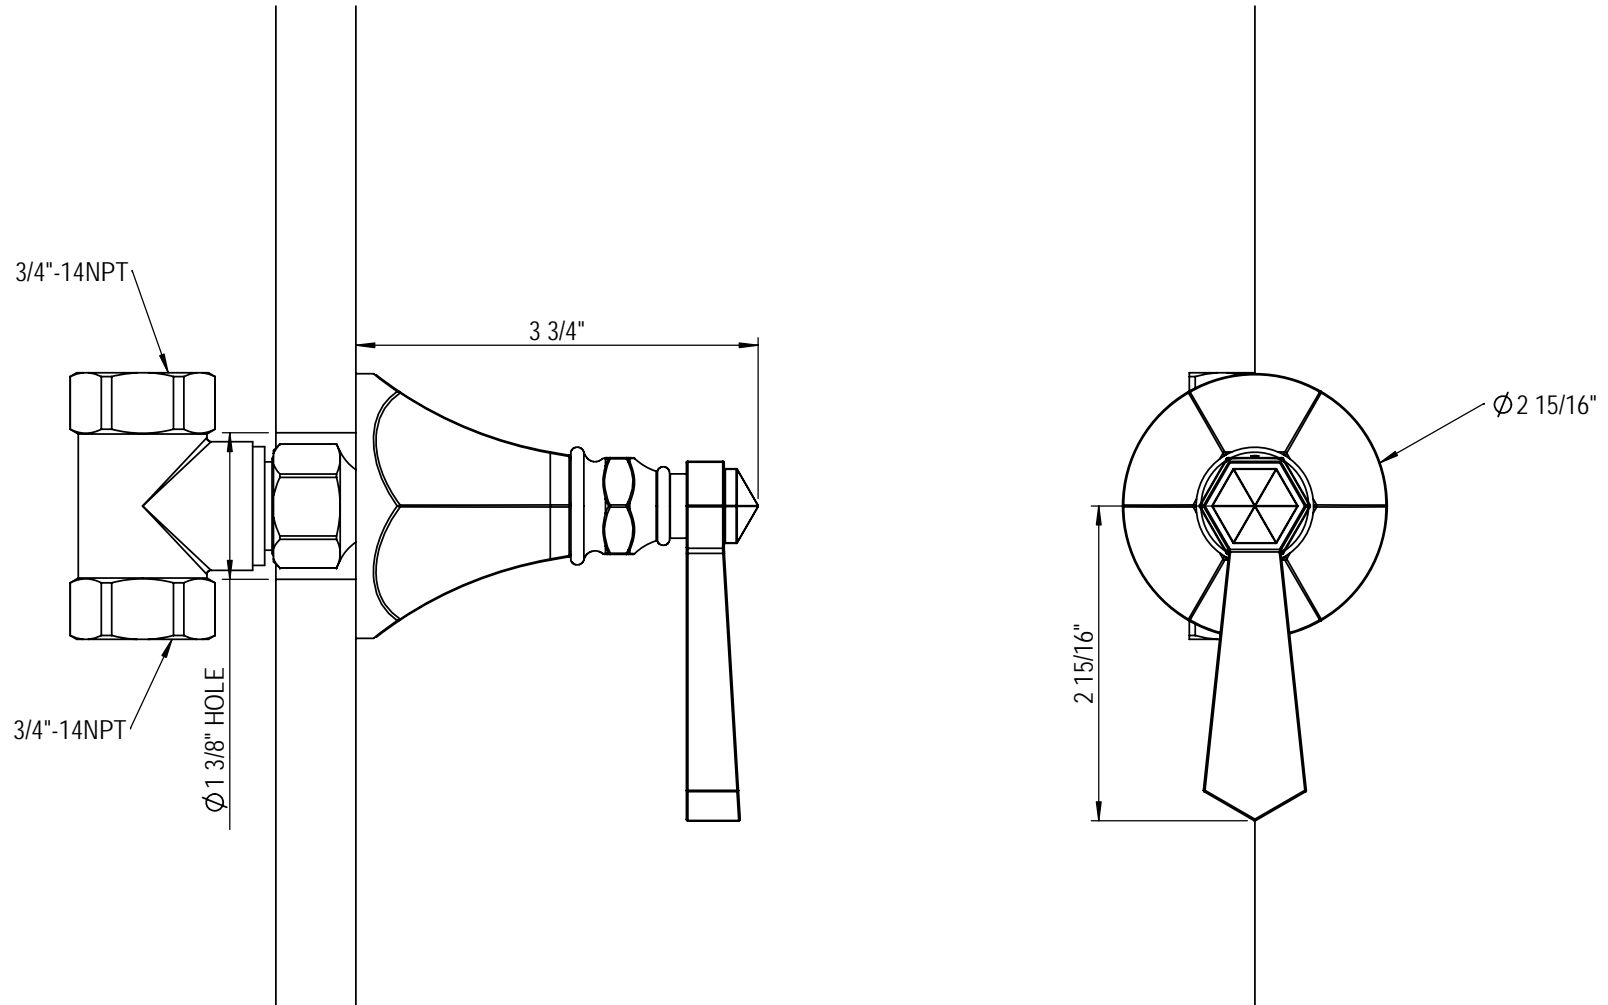

3/4" Shut-Off Volume Control Valve 4ERBHXL

TEL: 905-851-6781
FAX: 905-851-8031
TOLL FREE: 800-461-5901

the RUBINET FAUCET COMPANY

www.rubinet.com