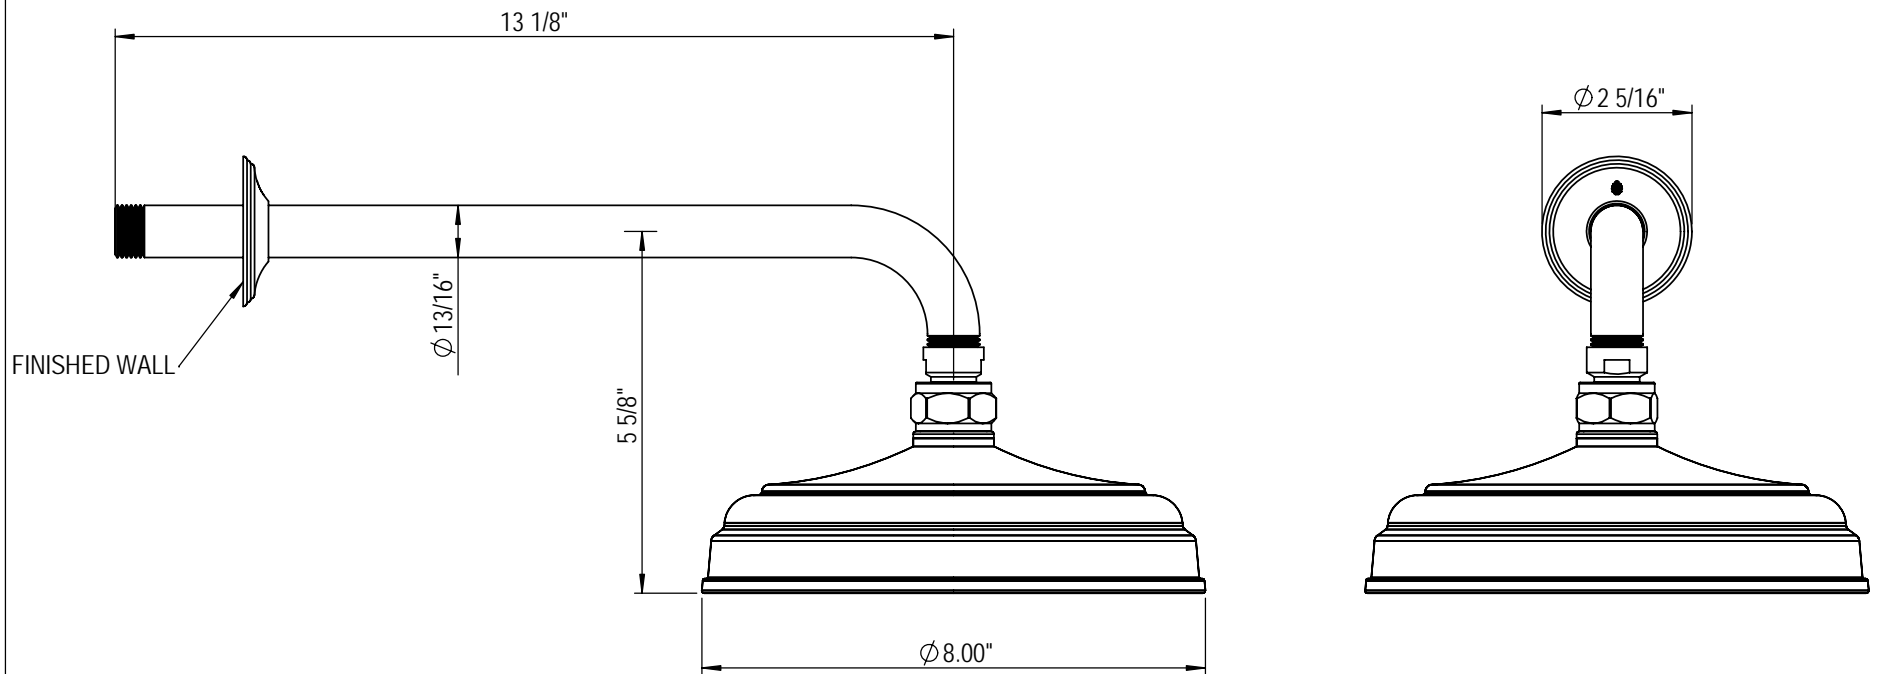

Antiquity 8" Shower Head less Jets, 12" Shower Arm & Flange 4FRB005

TEL: 905-851-6781
FAX: 905-851-8031
TOLL FREE: 800-461-5901

the RUBINET FAUCET COMPANY

www.rubinet.com