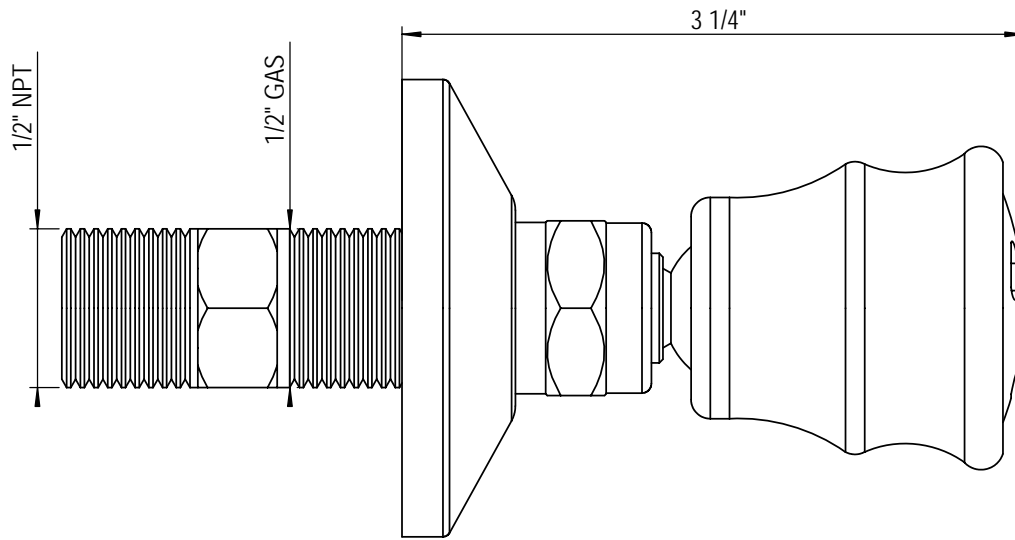

Body Spray with 1/2"NPT x 1/2" Nipple 4JRB000

TEL: 905-851-6781
FAX: 905-851-8031
TOLL FREE: 800-461-5901

the RUBINET FAUCET COMPANY

www.rubinet.com