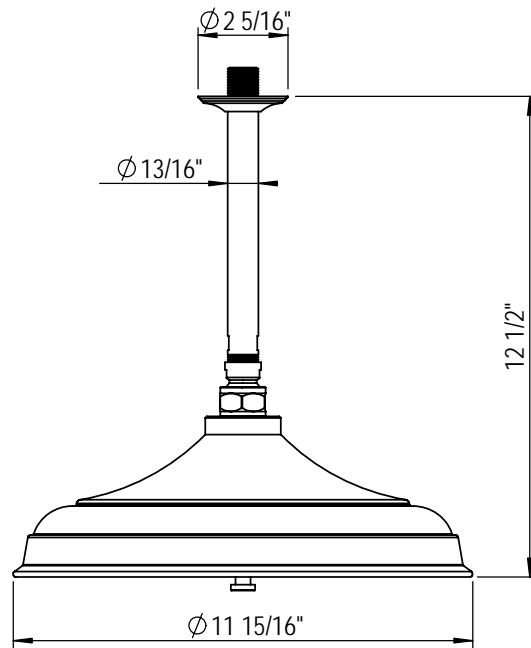

Antiquity 12" Shower Head & 8" Ceiling Mount 9YSHWRN4A

TEL: 905-851-6781
FAX: 905-851-8031
TOLL FREE: 800-461-5901

the RUBINET FAUCET COMPANY

www.rubinet.com