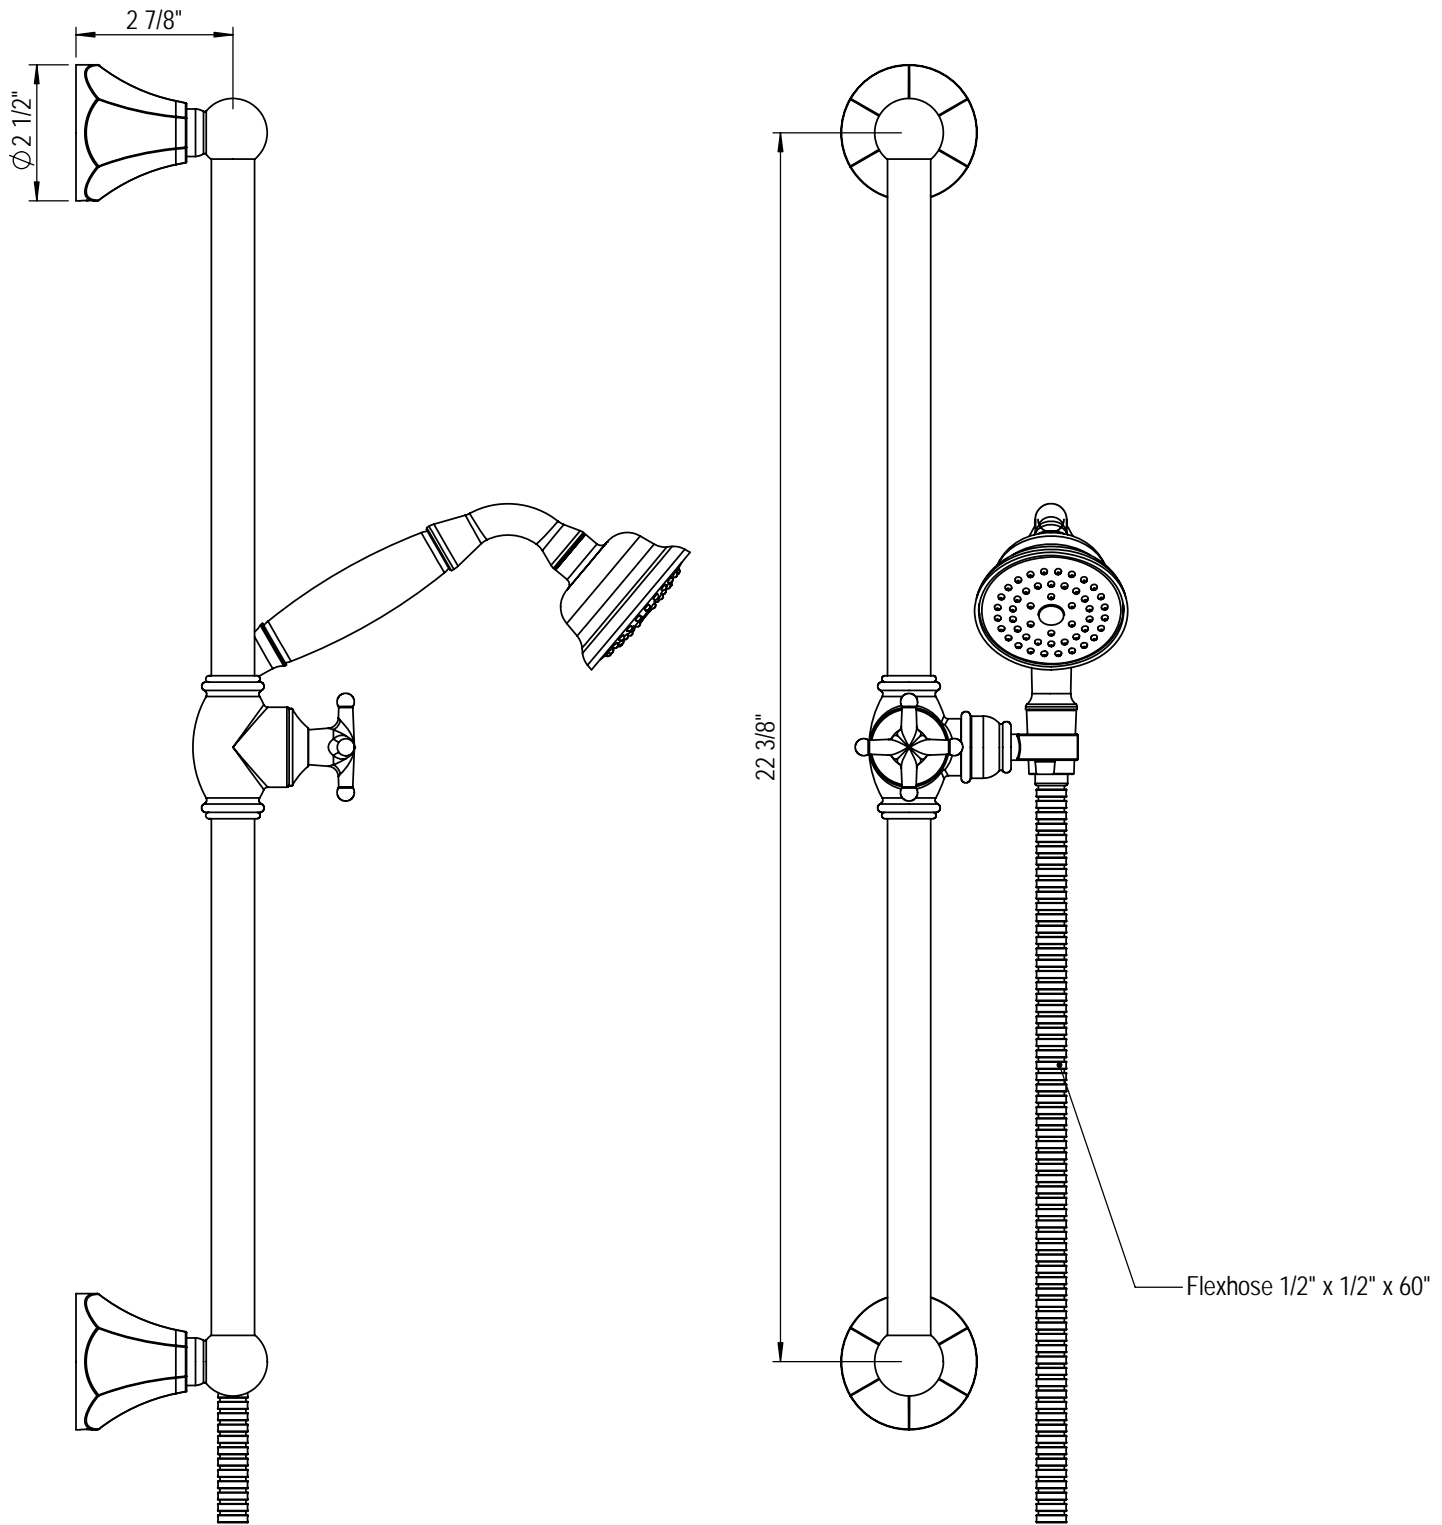

# Body Spray with 1/2"NPT x 1/2" Nipple 4JRB000

TEL: 905-851-6781  
FAX: 905-851-8031  
TOLL FREE: 800-461-5901

the RUBINET FAUCET COMPANY

[www.rubinet.com](http://www.rubinet.com)

# Adjustable Slide Bar with Hand Held Shower 4GRBH0

TEL: 905-851-6781  
FAX: 905-851-8031  
TOLL FREE: 800-461-5901

the RUBINET FAUCET COMPANY

[www.rubinet.com](http://www.rubinet.com)

# Integral Supply with 1/2" NPT x 1/2" Nipple 4HRB000

TEL: 905-851-6781  
FAX: 905-851-8031  
TOLL FREE: 800-461-5901

the RUBINET FAUCET COMPANY

[www.rubinet.com](http://www.rubinet.com)