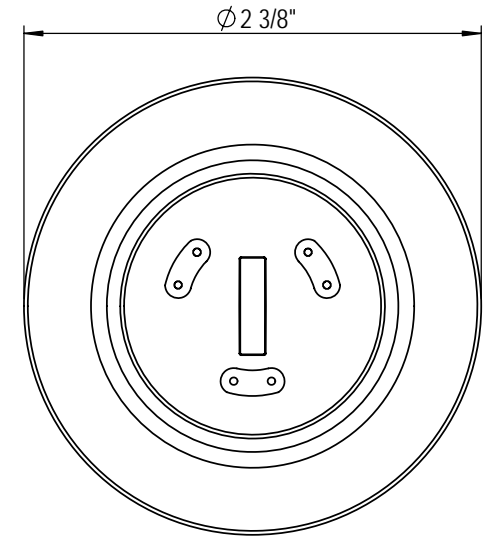

Body Spray with 1/2"NPT x 1/2" Nipple 4JRB000

TEL: 905-851-6781
FAX: 905-851-8031
TOLL FREE: 800-461-5901

the RUBINET FAUCET COMPANY

www.rubinet.com