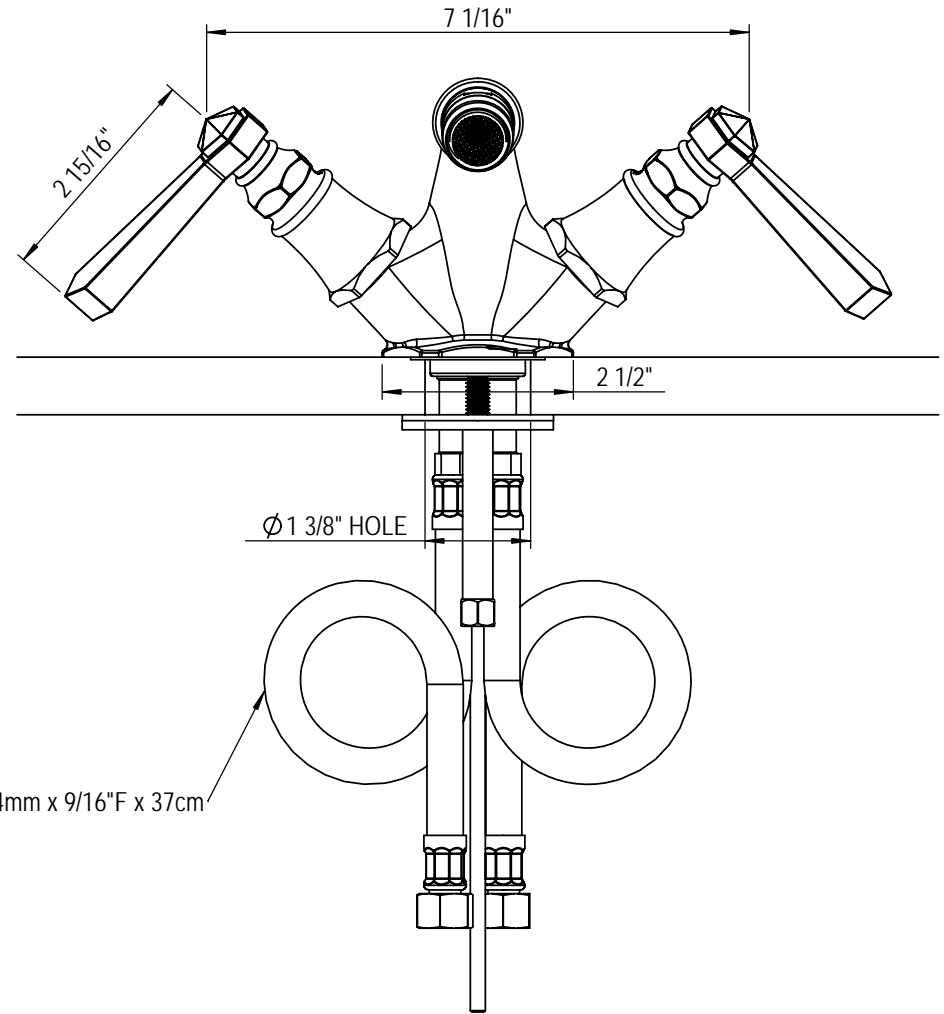

Single Hole Dual Handle Bidet Fittings with Pop-Up 6ARBHXL

Flextube 10 x 1 x 44mm x 9/16"F x 37cm