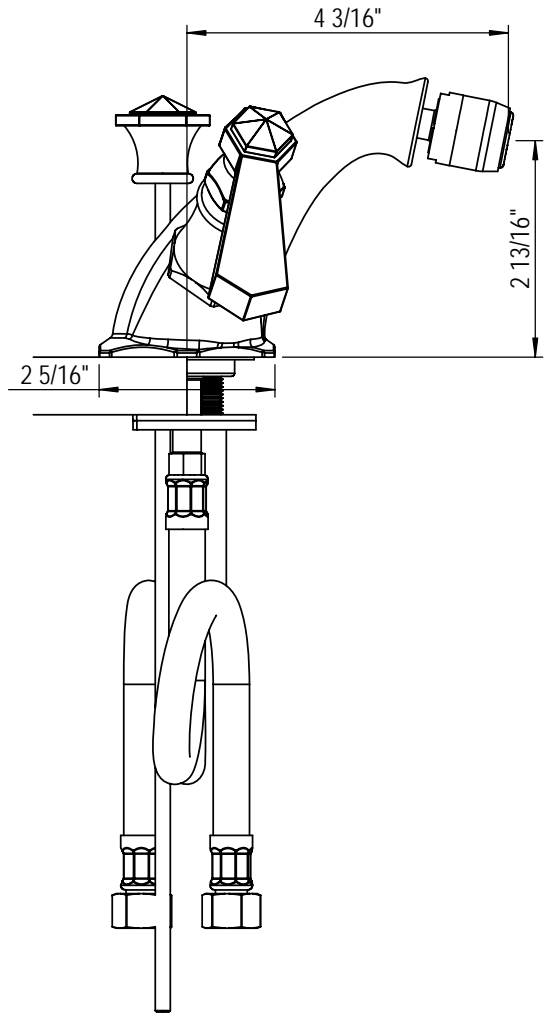

Single Hole Dual Handle Bidet Fittings with Pop-Up 6ARBHXL

Flextube 10 x 1 x 44mm x 9/16"F x 37cm