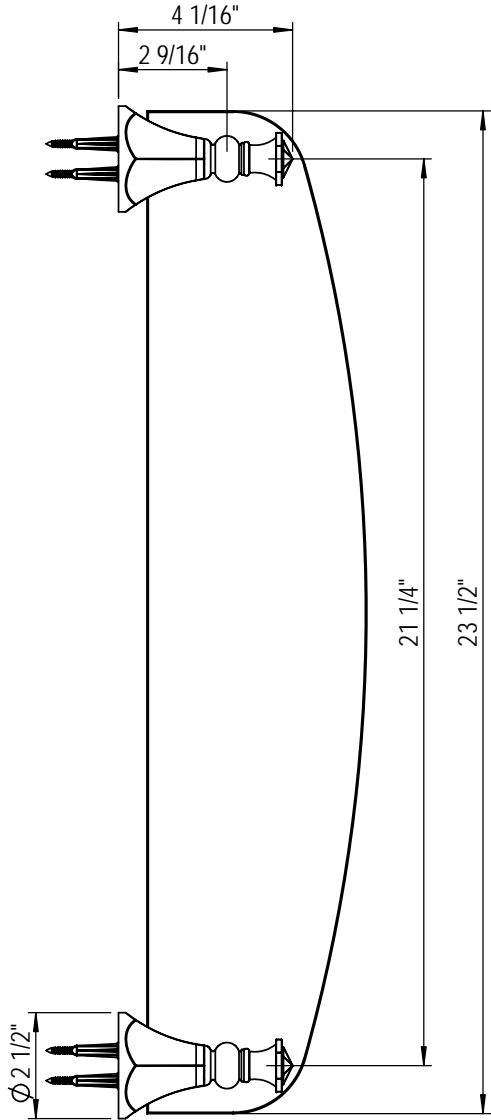

Glass Shelf 7NRBHX0

TEL: 905-851-6781
FAX: 905-851-8031
TOLL FREE: 800-461-5901

the RUBINET FAUCET COMPANY

www.rubinet.com