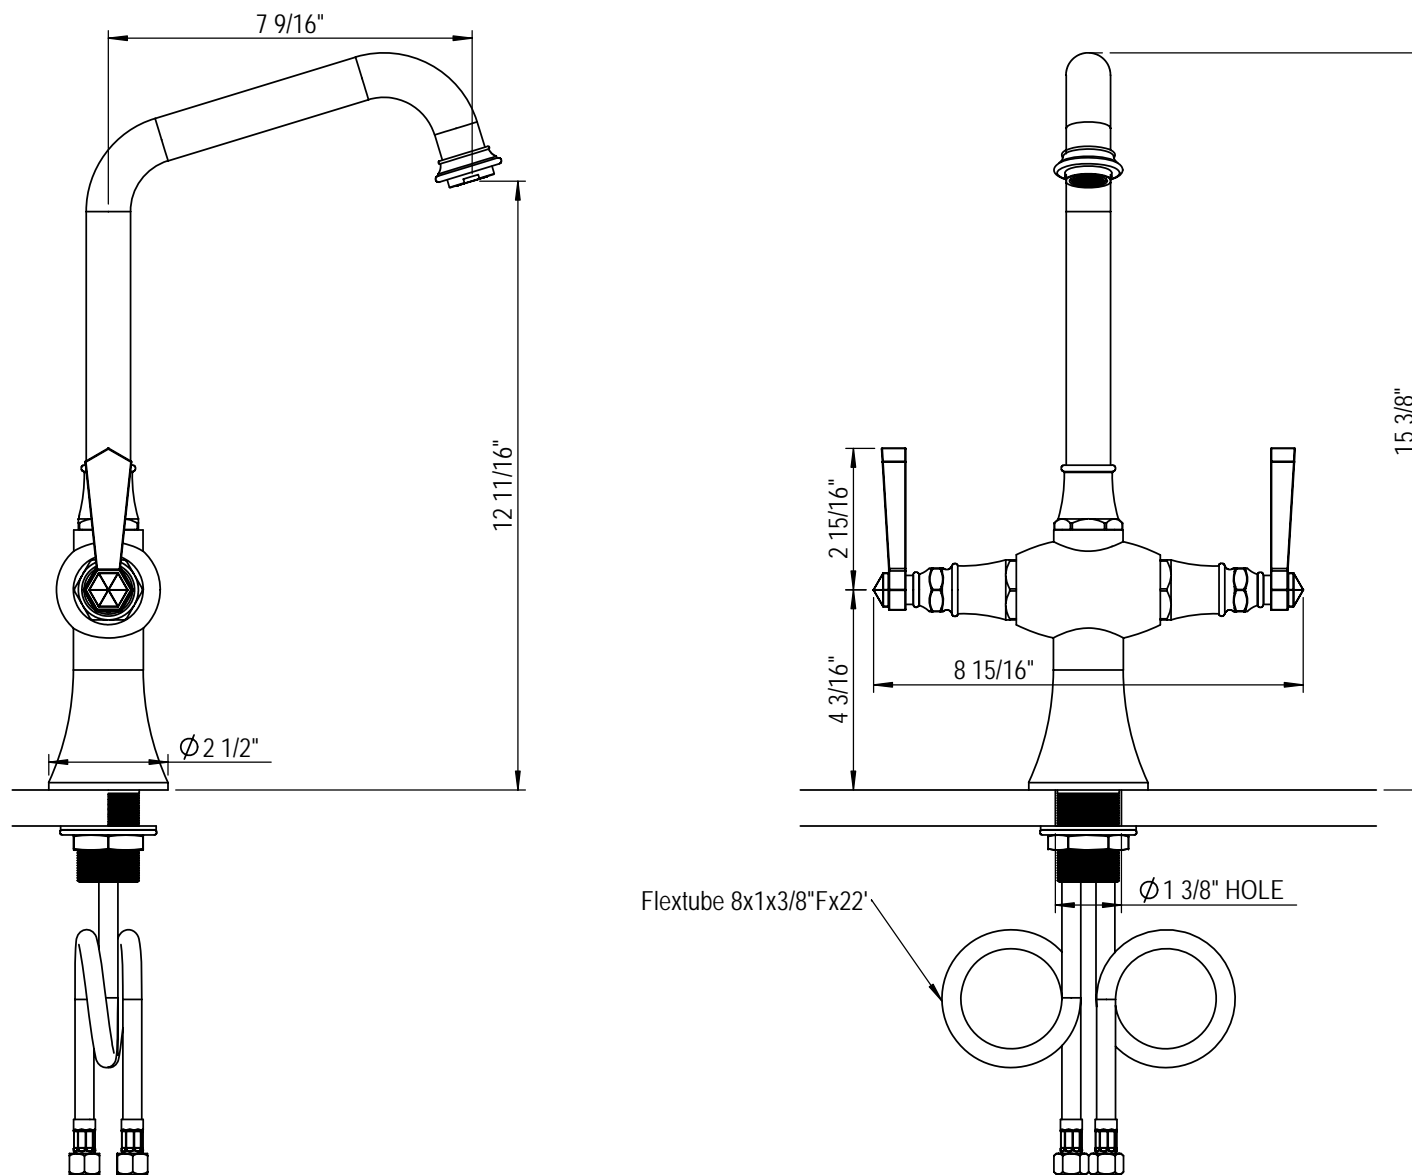

Single Hole Dual Handle Kitchen 8DRBHXL

TEL: 905-851-6781
FAX: 905-851-8031
TOLL FREE: 800-461-5901

the RUBINET FAUCET COMPANY

www.rubinet.com