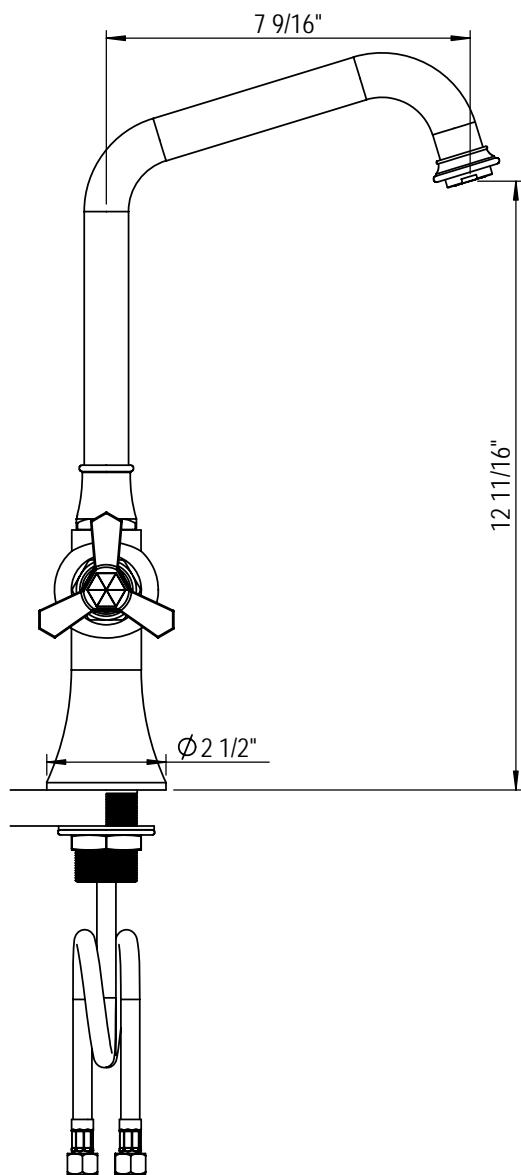

Single Hole Dual Handle Kitchen 8DRBHXC

TEL: 905-851-6781
FAX: 905-851-8031
TOLL FREE: 800-461-5901

the RUBINET FAUCET COMPANY

www.rubinet.com