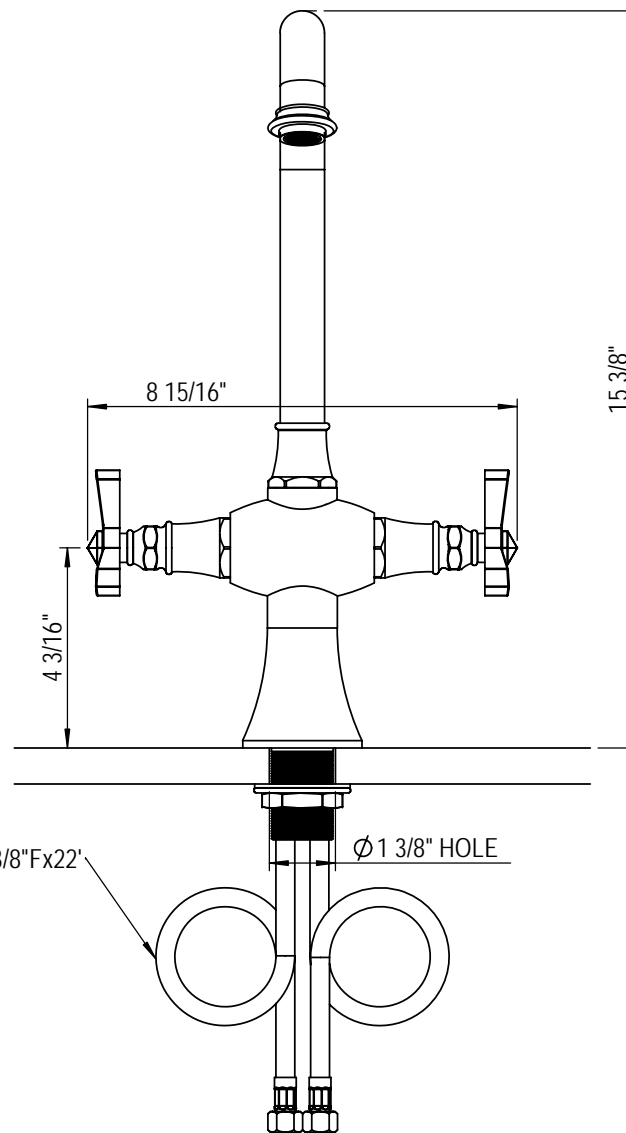

Single Hole Dual Handle Kitchen 8DRBHXC

TEL: 905-851-6781
FAX: 905-851-8031
TOLL FREE: 800-461-5901

the RUBINET FAUCET COMPANY

www.rubinet.com