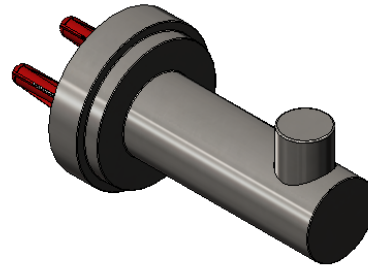

Features

- Brass construction with choice of 21 finishes

Order Matrix

Model	Main Finish
7HRBLA0	AB - Antique Brass
	ABM - Antique Brass Matt
	AC - Antique Copper
	ACM - Antique Copper Matt
	BB - Bright Brass
	CH - Chrome
	GD - Gold
	OB - Oil Rubbed Bronze
	PN - Polished Nickel
	SB - Satin Brass
	SC - Satin Chrome
	SN - Satin Nickel
	TB - Tuscan Brass
	AQ - Aqua
	BD - Bordeaux
	BK - Black
	MB - Matte Black
	MW - Matte White
	NC - Natural Cream
	RD - Red
	WH - White

LASALLE
 Robe Hook
 Model: 7HRBLA0 XX-XX

Critical Dimensions