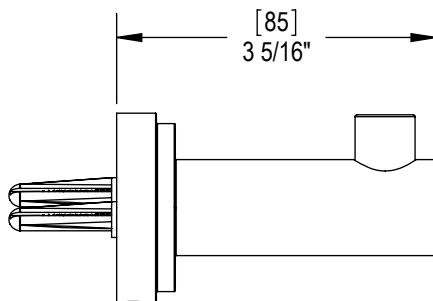

Features

- Brass construction with choice of 21 finishes

Order Matrix

Model	Main Finish
7HRBLA0	AB - Antique Brass
	ABM - Antique Brass Matt
	AC - Antique Copper
	ACM - Antique Copper Matt
	BB - Bright Brass
	CH - Chrome
	GD - Gold
	OB - Oil Rubbed Bronze
	PN - Polished Nickel
	SB - Satin Brass
	SC - Satin Chrome
	SN - Satin Nickel
	TB - Tuscan Brass
	AQ - Aqua
	BD - Bordeaux
	BK - Black
	MB - Matte Black
	MW - Matte White
	NC - Natural Cream
	RD - Red
	WH - White

LASALLE
 Robe Hook
 Model: 7HRBLA0 XX-XX

Critical Dimensions