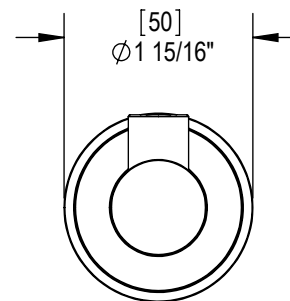

Features

- Brass construction with choice of 21 finishes

Order Matrix

Model	Main Finish
7HRBLA0	AB - Antique Brass
	ABM - Antique Brass Matt
	AC - Antique Copper
	ACM - Antique Copper Matt
	BB - Bright Brass
	CH - Chrome
	GD - Gold
	OB - Oil Rubbed Bronze
	PN - Polished Nickel
	SB - Satin Brass
	SC - Satin Chrome
	SN - Satin Nickel
	TB - Tuscan Brass
	AQ - Aqua
	BD - Bordeaux
	BK - Black
	MB - Matte Black
	MW - Matte White
	NC - Natural Cream
	RD - Red
	WH - White

LASALLE
 Robe Hook
 Model: 7HRBLA0 XX-XX

Critical Dimensions