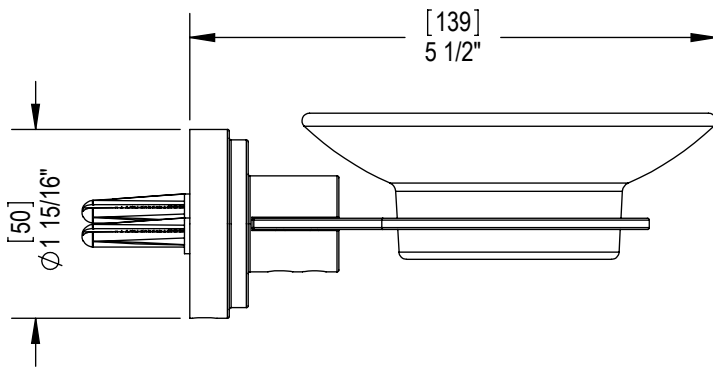

Features

- Brass construction with choice of 18 finishes

Order Matrix

Model	Main Finish
7JRBLA0	AB - Antique Brass
	ABM - Antique Brass Matt
	AC - Antique Copper
	ACM - Antique Copper Matt
	BB - Bright Brass
	CH - Chrome
	GD - Gold
	OB - Oil Rubbed Bronze
	PN - Polished Nickel
	SB - Satin Brass
	SC - Satin Chrome
	SN - Satin Nickel
	TB - Tuscan Brass
	AQ - Aqua
	BD - Bordeaux
	BK - Black
	MB - Matte Black
	MW - Matte White
	NC - Natural Cream
	RD - Red
	WH - White

**LASALLE**

Soap Dish Holder  
Model: 7JRBLA0 XX-XX

Critical Dimensions

TEL: 905-851-6781  
FAX: 905-851-8031  
TOLL FREE: 800-461-5901

THE **Rubinet** FAUCET COMPANY

www.rubinet.com