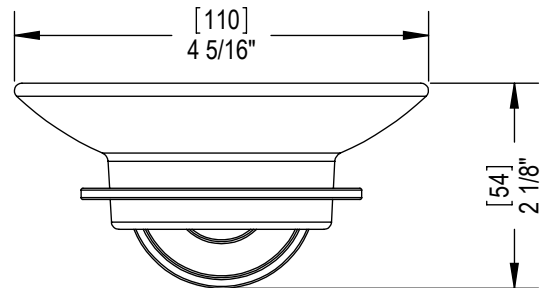

Features

- Brass construction with choice of 18 finishes

Order Matrix

Model	Main Finish
7JRBLA0	AB - Antique Brass
	ABM - Antique Brass Matt
	AC - Antique Copper
	ACM - Antique Copper Matt
	BB - Bright Brass
	CH - Chrome
	GD - Gold
	OB - Oil Rubbed Bronze
	PN - Polished Nickel
	SB - Satin Brass
	SC - Satin Chrome
	SN - Satin Nickel
	TB - Tuscan Brass
	AQ - Aqua
	BD - Bordeaux
	BK - Black
	MB - Matte Black
	MW - Matte White
	NC - Natural Cream
	RD - Red
	WH - White

**LASALLE**

Soap Dish Holder  
Model: 7JRBLA0 XX-XX

Critical Dimensions

TEL: 905-851-6781  
FAX: 905-851-8031  
TOLL FREE: 800-461-5901

THE **Rubinet** FAUCET COMPANY

www.rubinet.com