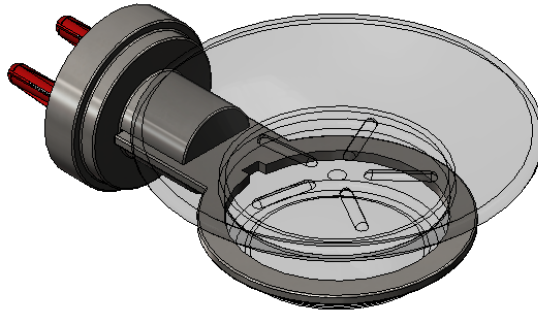

Features

- Brass construction with choice of 18 finishes

Order Matrix

Model	Main Finish
7JRBLA0	AB - Antique Brass
	ABM - Antique Brass Matt
	AC - Antique Copper
	ACM - Antique Copper Matt
	BB - Bright Brass
	CH - Chrome
	GD - Gold
	OB - Oil Rubbed Bronze
	PN - Polished Nickel
	SB - Satin Brass
	SC - Satin Chrome
	SN - Satin Nickel
	TB - Tuscan Brass
	AQ - Aqua
	BD - Bordeaux
	BK - Black
	MB - Matte Black
	MW - Matte White
	NC - Natural Cream
	RD - Red
	WH - White

**LASALLE**

Soap Dish Holder  
Model: 7JRBLA0 XX-XX

Critical Dimensions

TEL: 905-851-6781  
FAX: 905-851-8031  
TOLL FREE: 800-461-5901

THE **Rubinet** FAUCET COMPANY

www.rubinet.com