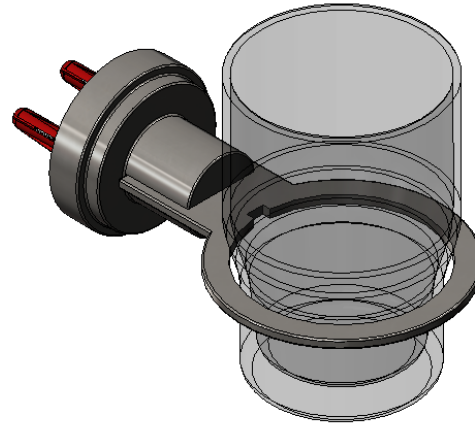

Features

- Brass construction with choice of 18 finishes

Order Matrix

Model	Main Finish
7LRBLA0	AB - Antique Brass
	ABM - Antique Brass Matt
	AC - Antique Copper
	ACM - Antique Copper Matt
	BB - Bright Brass
	CH - Chrome
	GD - Gold
	OB - Oil Rubbed Bronze
	PN - Polished Nickel
	SB - Satin Brass
	SC - Satin Chrome
	SN - Satin Nickel
	TB - Tuscan Brass
	AQ - Aqua
	BD - Bordeaux
	BK - Black
	MB - Matte Black
	MW - Matte White
	NC - Natural Cream
	RD - Red
	WH - White

LASALLE
Glass Holder
Model: 7LRBLA0 XX-XX

Critical Dimensions