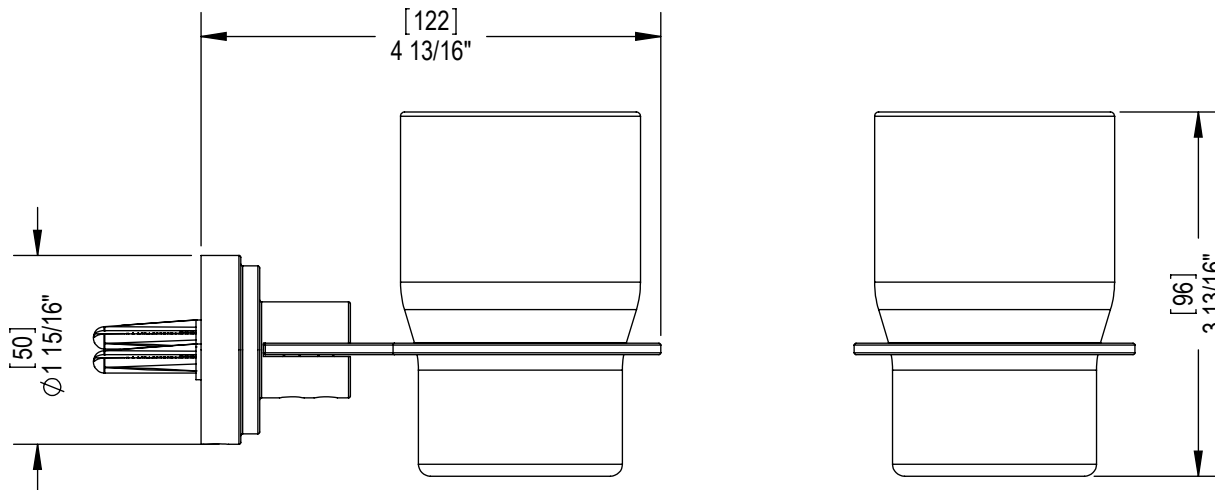

Features

- Brass construction with choice of 18 finishes

Order Matrix

Model	Main Finish
7LRBLA0	AB - Antique Brass
	ABM - Antique Brass Matt
	AC - Antique Copper
	ACM - Antique Copper Matt
	BB - Bright Brass
	CH - Chrome
	GD - Gold
	OB - Oil Rubbed Bronze
	PN - Polished Nickel
	SB - Satin Brass
	SC - Satin Chrome
	SN - Satin Nickel
	TB - Tuscan Brass
	AQ - Aqua
	BD - Bordeaux
	BK - Black
	MB - Matte Black
	MW - Matte White
	NC - Natural Cream
	RD - Red
	WH - White

LASALLE
Glass Holder
Model: 7LRBLA0 XX-XX

Critical Dimensions