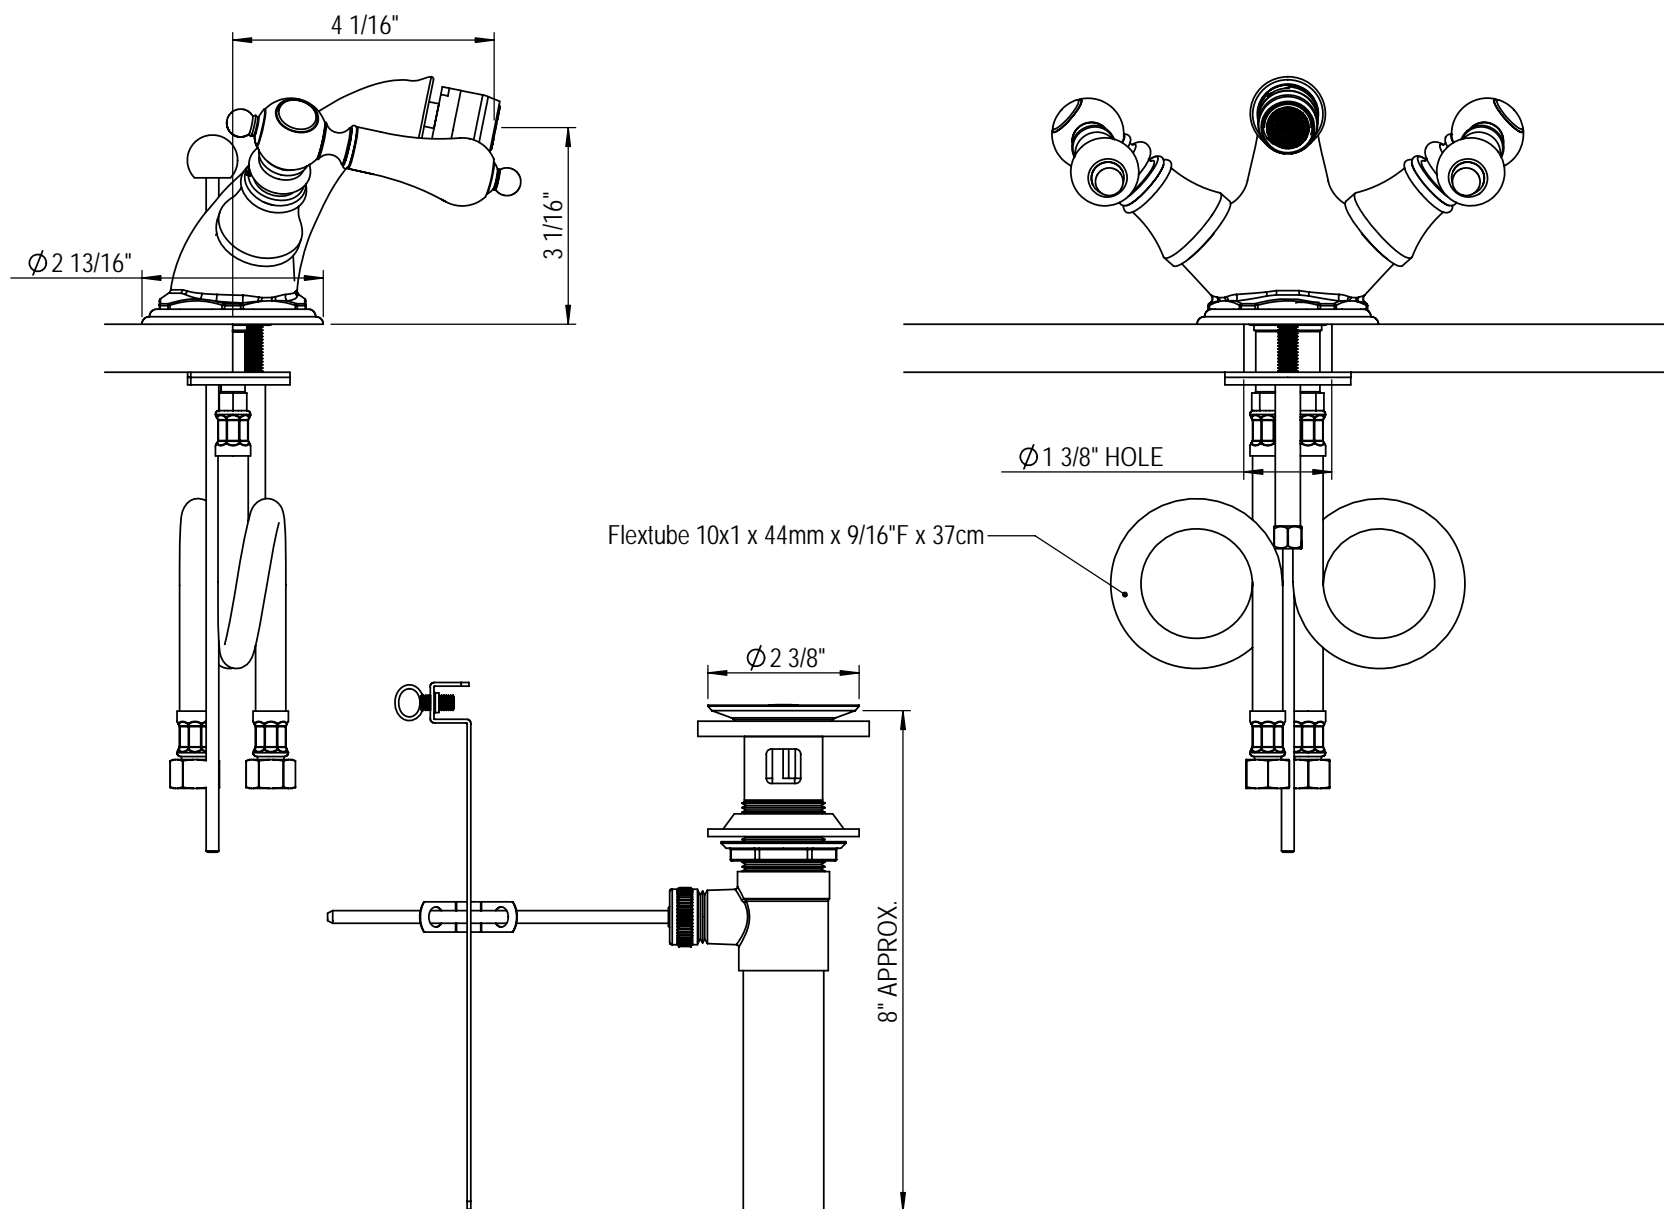

Single Hole Dual Handle Bidet with Pop-Up 6ARBRML

TEL: 905-851-6781
FAX: 905-851-8031
TOLL FREE: 800-461-5901

the RUBINET FAUCET COMPANY

www.rubinet.com