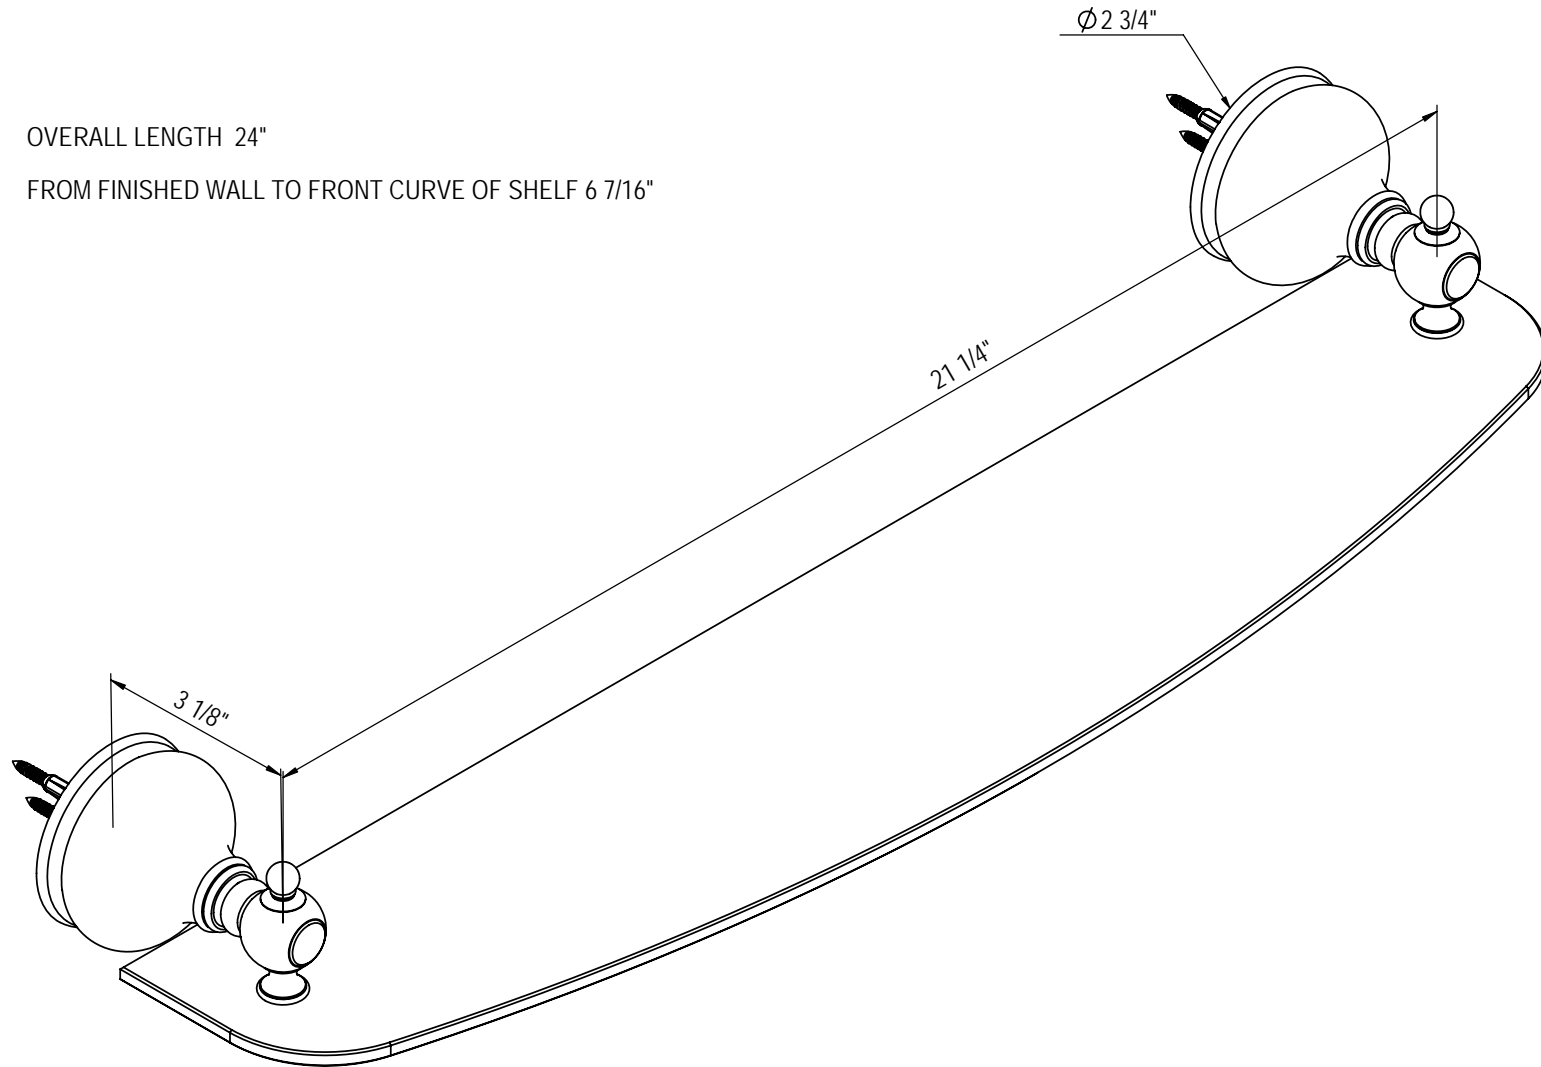

Glass Shelf 7NRBRM0

OVERALL LENGTH 24"

FROM FINISHED WALL TO FRONT CURVE OF SHELF 6 7/16"

TEL: 905-851-6781
FAX: 905-851-8031
TOLL FREE: 800-461-5901

the RUBINET FAUCET COMPANY

www.rubinet.com