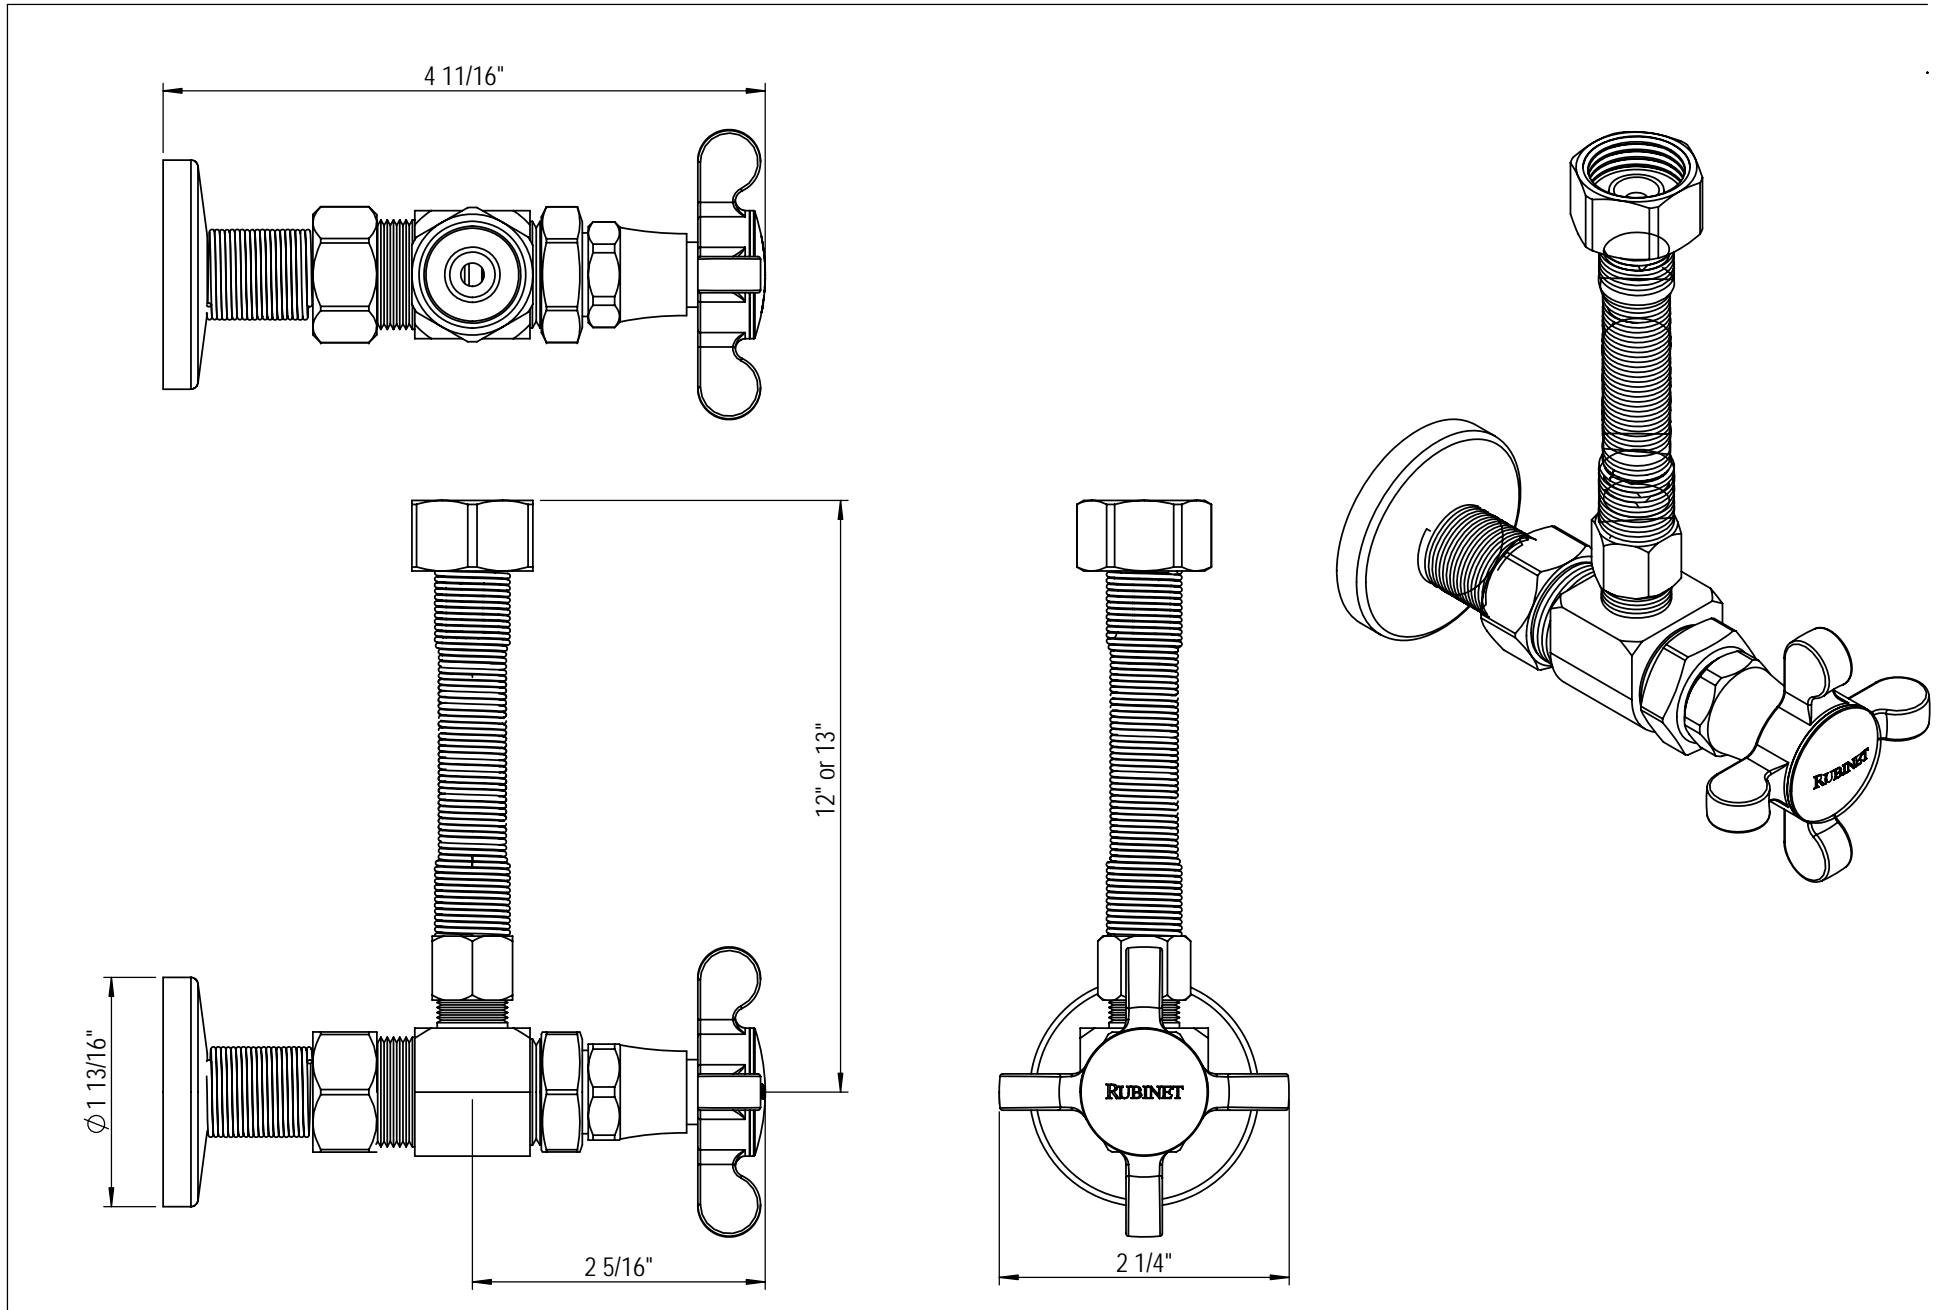

Widespread Lav Supply Kit - Classic 9KBELV1

TEL: 905-851-6781
FAX: 905-851-8031
TOLL FREE: 800-461-5901

the RUBINET FAUCET COMPANY

www.rubinet.com