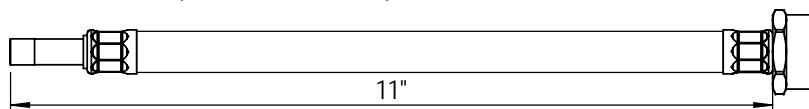

# Stainless Steel Supply Flex Tube Specifications

9XFLTSW02 3/8"F x 1/2"F x 11" (EXPOSED 9CBEFT2)

9XFLTTS01 3/8"S/T x 7/8"F x 11" (EXPOSED 9CBEFT1)

9XFLTSW01 3/8"F x 8x1mm x 11" (EXPOSED 9CBEFT3)

9XFLTSW05 3/8"F x 8x1mm x 18" (EXPOSED 9CBEFT5)

9XFLTBL01 3/8"F x 10x1mm x 13" (EXPOSED 9CBEFT4)

9XFLTSW06 1/2"F X 3/8"STR X 22" (EXPOSED 9CBEFT6)