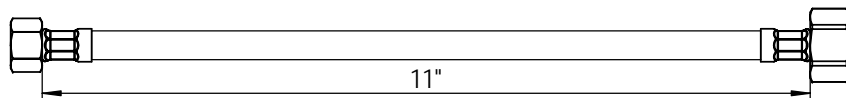

# Stainless Steel Supply Flex Tube Specifications

9XFLTSW02 3/8"F x 1/2"F x 11" (EXPOSED 9CBEFT2)

9XFLTTS01 3/8"S/T x 7/8"F x 11" (EXPOSED 9CBEFT1)

9XFLTSW01 3/8"F x 8x1mm x 11" (EXPOSED 9CBEFT3)

9XFLTSW05 3/8"F x 8x1mm x 18" (EXPOSED 9CBEFT5)

9XFLTBL01 3/8"F x 10x1mm x 13" (EXPOSED 9CBEFT4)

9XFLTSW06 1/2"F X 3/8"STR X 22" (EXPOSED 9CBEFT6)