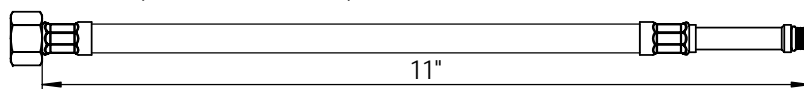

# Stainless Steel Supply Flex Tube Specifications

9XFLTSW02 3/8"F x 1/2"F x 11" (EXPOSED 9CBEFT2)

9XFLTTS01 3/8"S/T x 7/8"F x 11" (EXPOSED 9CBEFT1)

9XFLTSW01 3/8"F x 8x1mm x 11" (EXPOSED 9CBEFT3)

9XFLTSW05 3/8"F x 8x1mm x 18" (EXPOSED 9CBEFT5)

9XFLTBL01 3/8"F x 10x1mm x 13" (EXPOSED 9CBEFT4)

9XFLTSW06 1/2"F X 3/8"STR X 22" (EXPOSED 9CBEFT6)