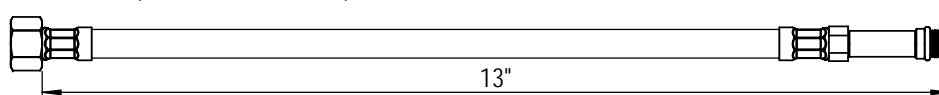

# Stainless Steel Supply Flex Tube Specifications

9XFLTSW02 3/8"F x 1/2"F x 11" (EXPOSED 9CBEFT2)

9XFLTTS01 3/8"S/T x 7/8"F x 11" (EXPOSED 9CBEFT1)

9XFLTSW01 3/8"F x 8x1mm x 11" (EXPOSED 9CBEFT3)

9XFLTSW05 3/8"F x 8x1mm x 18" (EXPOSED 9CBEFT5)

9XFLTBL01 3/8"F x 10x1mm x 13" (EXPOSED 9CBEFT4)

9XFLTSW06 1/2"F X 3/8"STR X 22" (EXPOSED 9CBEFT6)