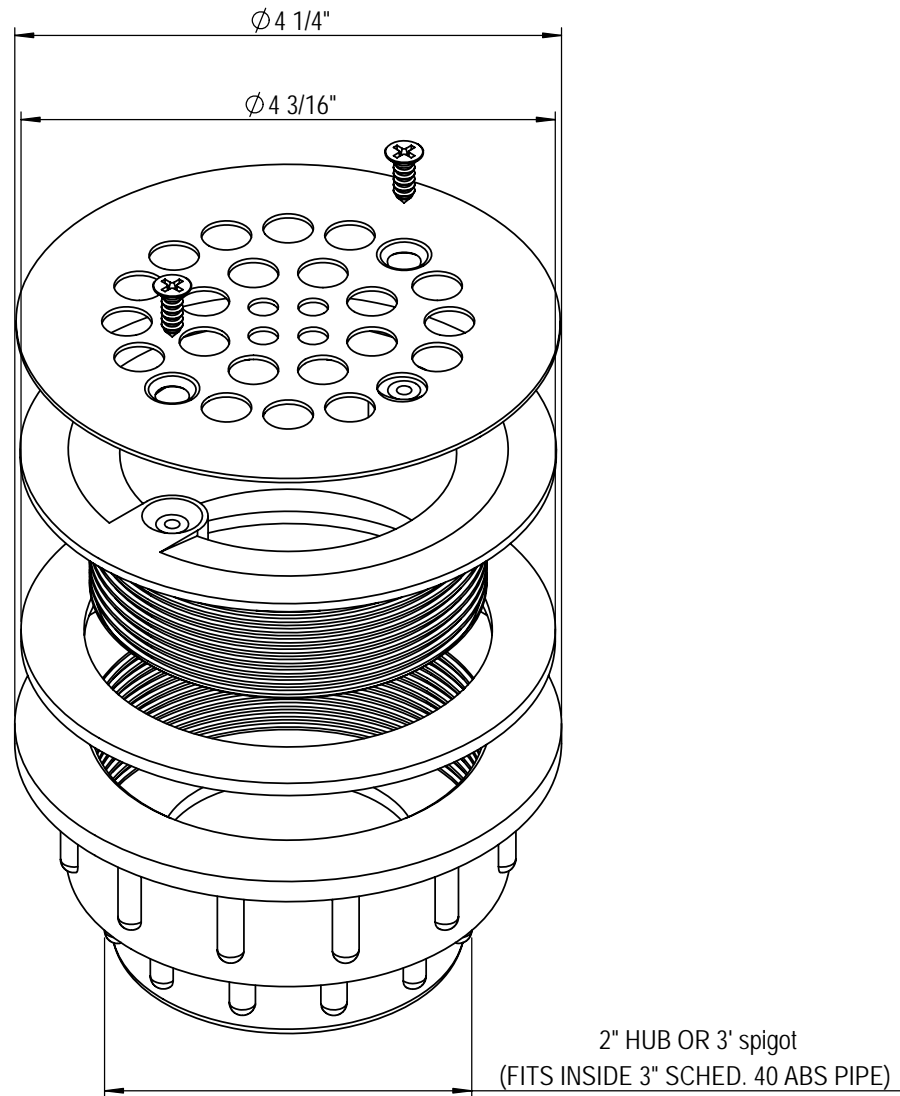

# Shower Drain for Acrylic Base 9FBESD1

TEL: 905-851-6781  
FAX: 905-851-8031  
TOLL FREE: 800-461-5901

the RUBINET FAUCET COMPANY

[www.rubinet.com](http://www.rubinet.com)