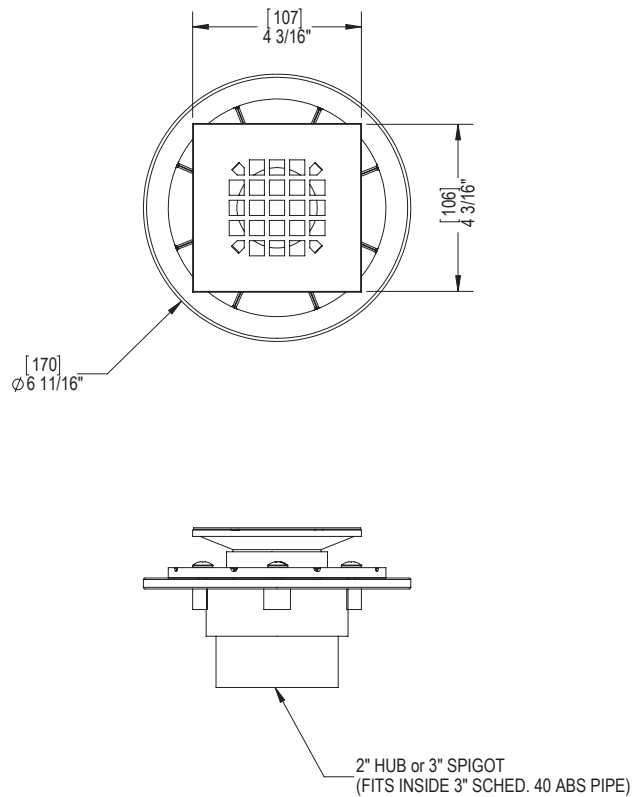

ASSEMBLY INSTRUCTION**9FBESD4**

FLOOR SHOWER DRAIN FOR TILE BASE

**9FBESD4****CONTACT US:**

If you need assistance with installation, replacement parts or have any questions regarding your Rubinet product, please call a Customer Service representative at: 905-851-6781 toll free 1-800-461-5901 or visit www.rubinet.com

REMOVAL OF FAUCET:

Always turn the water supply off before removing the existing faucet or disassembling a valve. Open both faucet handles to relieve water pressure and to ensure that the water has been successfully turned off.