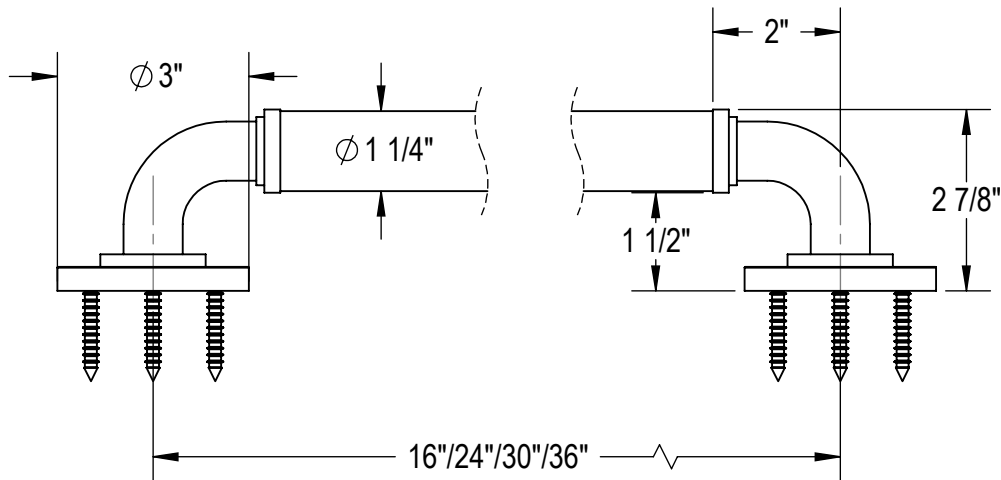

Features

- Brass & Steel construction with choice of 21 finishes
- Meets CSA & ADA requirements

Order Matrix

Model	Main Finish
9GBEGB01/02/03/04	AB - Antique Brass
	ABM - Antique Brass Matt
	AC - Antique Copper
	ACM - Antique Copper Matt
	BB - Bright Brass
	CH - Chrome
	GD - Gold
	OB - Oil Rubbed Bronze
	PN - Polished Nickel
	SB - Satin Brass
	SC - Satin Chrome
	SN - Satin Nickel
	TB - Tuscan Brass
	AQ - Aqua
	BD - Bordeaux
	BK - Black
	MB - Matte Black
	MW - Matte White
	NC - Natural Cream
	RD - Red
	WH - White

BATH ESSENTIALS

16" - 36" Grab Bar
 Model: 9GBEGB01/02/03/04 XX-XX

Critical Dimensions

TEL: 905-851-6781
 FAX: 905-851-8031
 TOLL FREE: 800-461-5901

THE **Rubinet** FAUCET COMPANY

www.rubinet.com