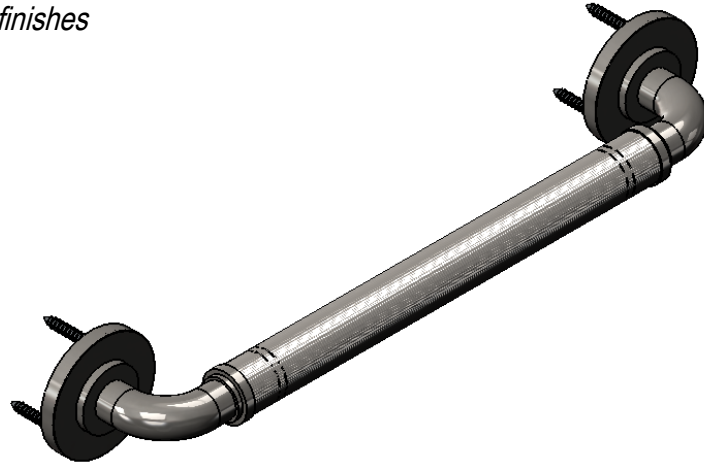

Features

- Brass & Steel construction with choice of 21 finishes
- Meets CSA & ADA requirements

Order Matrix

Model	Main Finish
9GBEGB01/02/03/04	AB - Antique Brass
	ABM - Antique Brass Matt
	AC - Antique Copper
	ACM - Antique Copper Matt
	BB - Bright Brass
	CH - Chrome
	GD - Gold
	OB - Oil Rubbed Bronze
	PN - Polished Nickel
	SB - Satin Brass
	SC - Satin Chrome
	SN - Satin Nickel
	TB - Tuscan Brass
	AQ - Aqua
	BD - Bordeaux
	BK - Black
	MB - Matte Black
	MW - Matte White
	NC - Natural Cream
	RD - Red
	WH - White

BATH ESSENTIALS

16" - 36" Grab Bar
 Model: 9GBEGB01/02/03/04 XX-XX

Critical Dimensions

TEL: 905-851-6781
 FAX: 905-851-8031
 TOLL FREE: 800-461-5901

THE **Rubinet** FAUCET COMPANY

www.rubinet.com