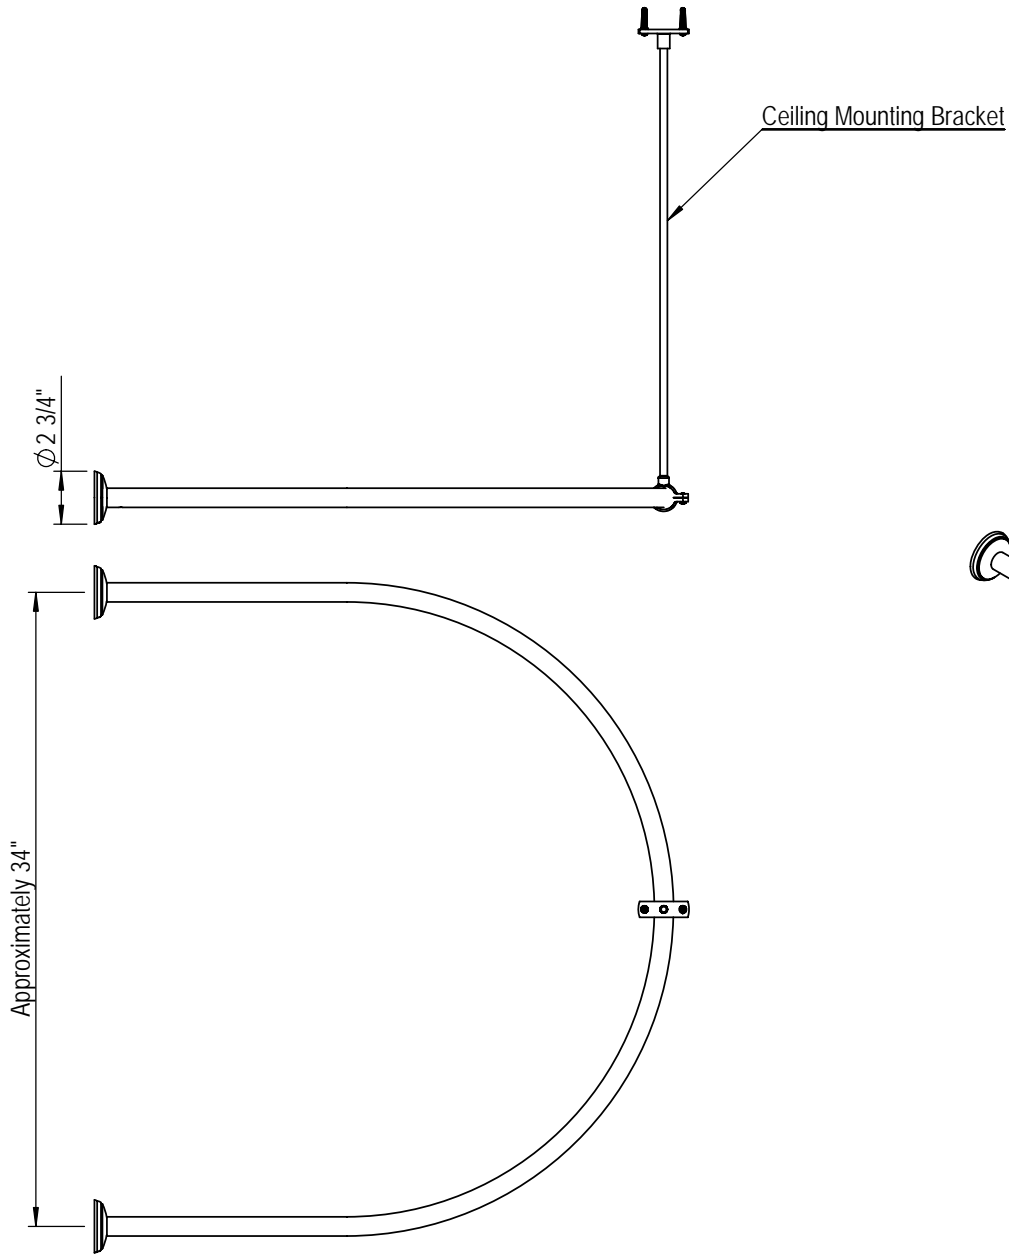

Shower Curtain Hoop 9HBESC1

9HBESC1
Shower Curtain Hoop - Approximately 34" x 28"
Includes 1 Ceiling Mounting Bracket (Adjustable Up To 24")