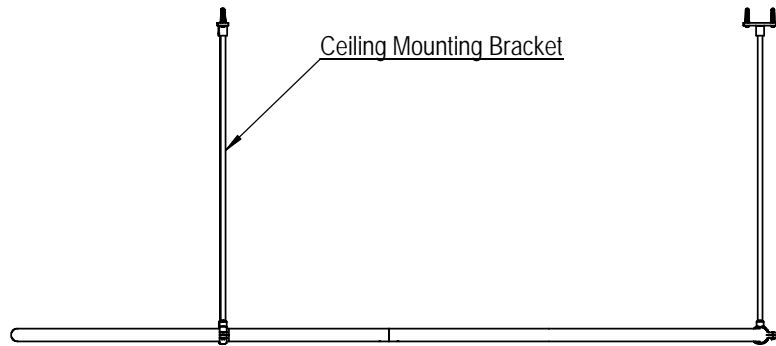

Tub & Shower Curtain Hoop 9HBESC2

9HBESC2
Tub & Shower Curtain Hoop - Approximately 34" x 56"
Includes 3 Ceiling Mounting Bracket (Adjustable Up To 24")

TEL: 905-851-6781
FAX: 905-851-8031
TOLL FREE: 800-461-5901