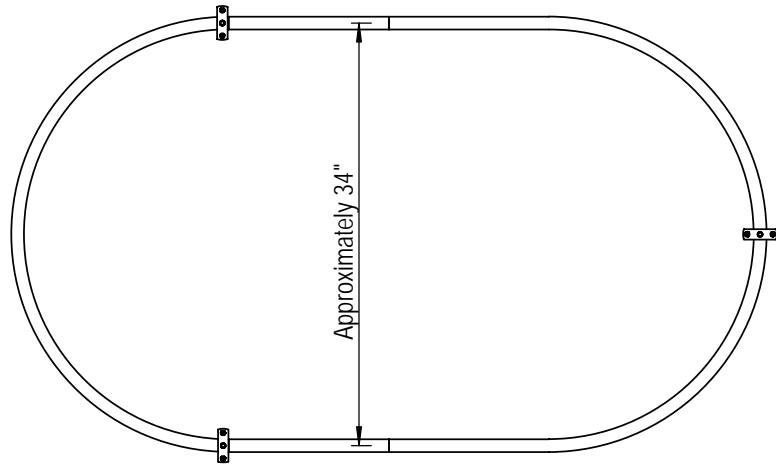

Tub & Shower Curtain Hoop 9HBESC2

9HBESC2
Tub & Shower Curtain Hoop - Approximately 34" x 56"
Includes 3 Ceiling Mounting Bracket (Adjustable Up To 24")

TEL: 905-851-6781
FAX: 905-851-8031
TOLL FREE: 800-461-5901