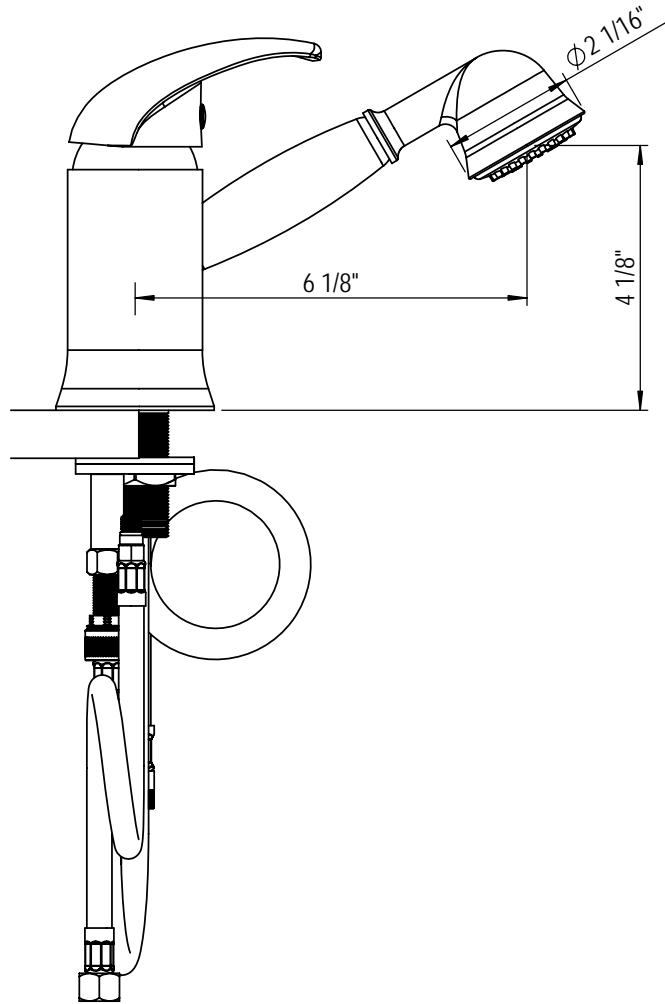

PRBL Deck Mount Mixing Valve with Hand Held Shower 5RRBBE1

TEL: 905-851-6781
FAX: 905-851-8031
TOLL FREE: 800-461-5901

the RUBINET FAUCET COMPANY

www.rubinet.com