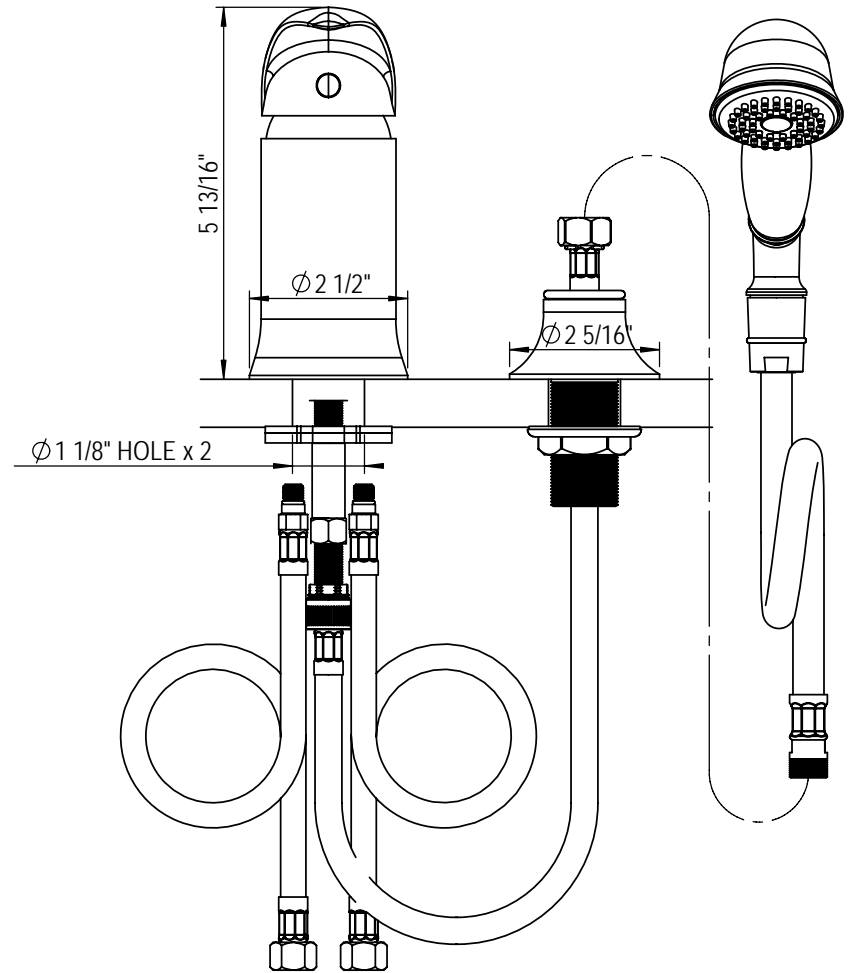

PRBL Deck Mount Mixing Valve with Hand Held Shower 5RRBBE1

TEL: 905-851-6781
FAX: 905-851-8031
TOLL FREE: 800-461-5901

the RUBINET FAUCET COMPANY

www.rubinet.com