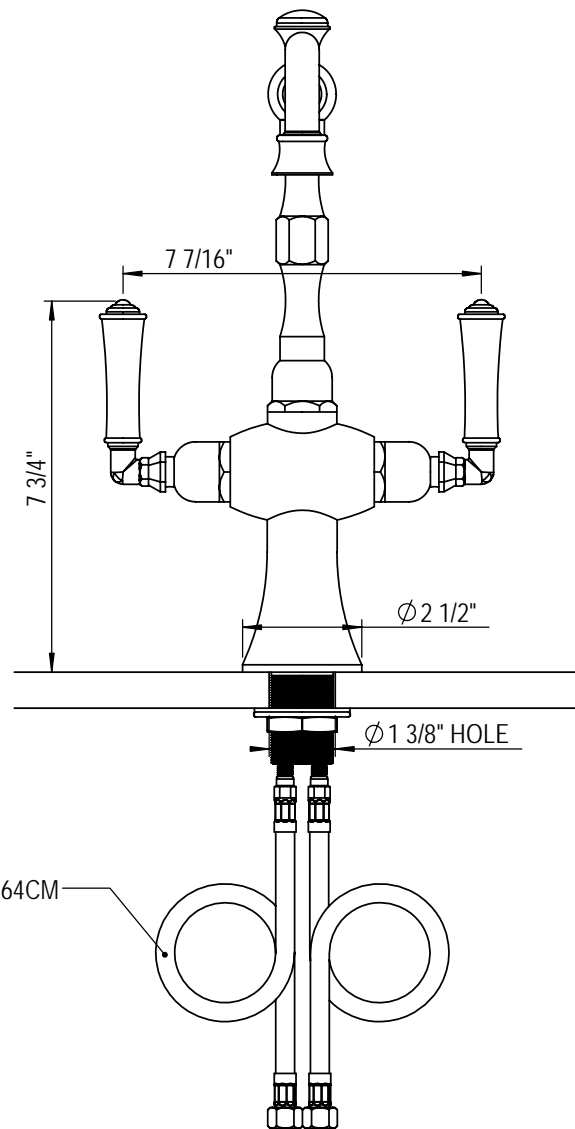

Single Hole Dual Handle Kitchen 8DRBRVL

TEL: 905-851-6781
FAX: 905-851-8031
TOLL FREE: 800-461-5901

THE **Rubinet** FAUCET COMPANY

www.rubinet.com