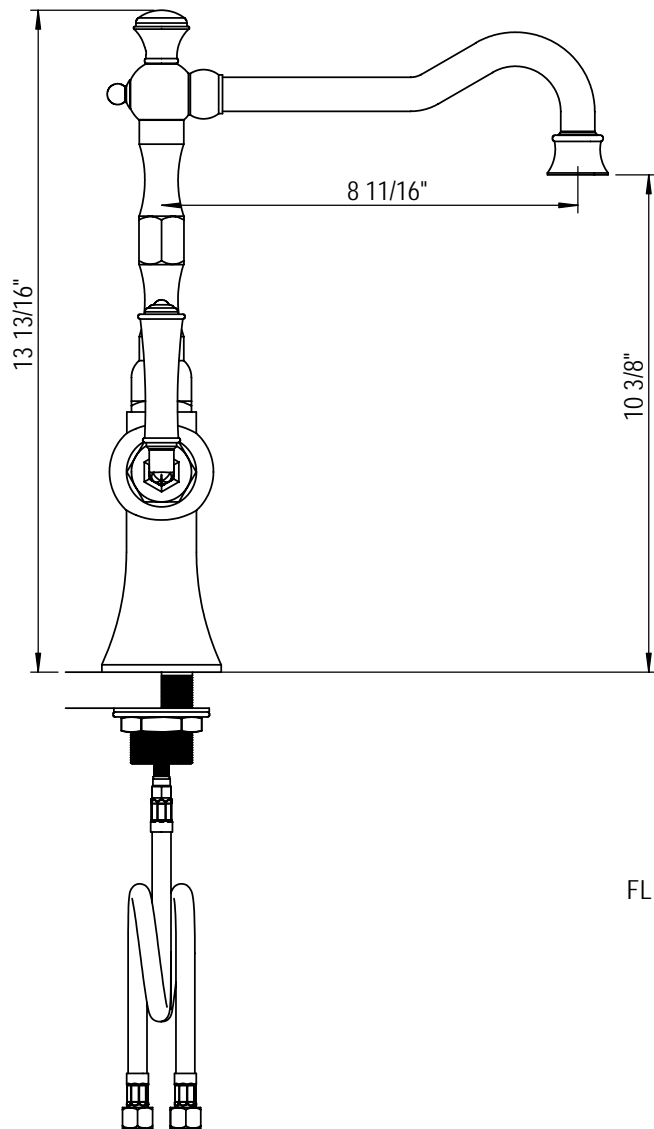

Single Hole Dual Handle Kitchen 8DRBRVL

TEL: 905-851-6781
FAX: 905-851-8031
TOLL FREE: 800-461-5901

THE **Rubinet** FAUCET COMPANY

www.rubinet.com