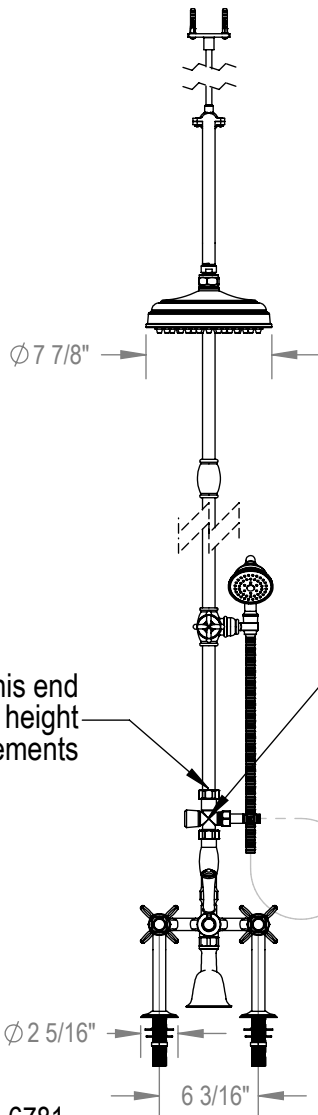

Features

- Brass construction with choice of 18 finishes
- Quarter-turn ceramic disk mechanisms
- 8" Shower Head with Jets
- Optional Hand Held Shower Kit
- Tub filler delivers 15gpm @ 40 psi

Order Matrix

Model	Main Finish
2DRBRVC	AB - Antique Brass
	AC - Antique Copper
	BB - Bright Brass
	CH - Chrome
	GD - Gold
	OB - Oil Rubbed Bronze
	PN - Polished Nickel
	SB - Satin Brass
	SC - Satin Chrome
	SN - Satin Nickel
	TB - Tuscan Brass
	AQ - Aqua
	BK - Black
	MB - Matte Black
	MW - Matte White
	NC - Natural Cream
	RD - Red
	WH - White

RAVEN

Deck Mount Tub & Shower with Optional Hand Held Shower
Model: 2DRBRVC XX-XX

Cut Tube this end to suit height requirements

Without Hand Shower Kit reduce heights by 2 $\frac{1}{2}$ "

Critical Dimensions