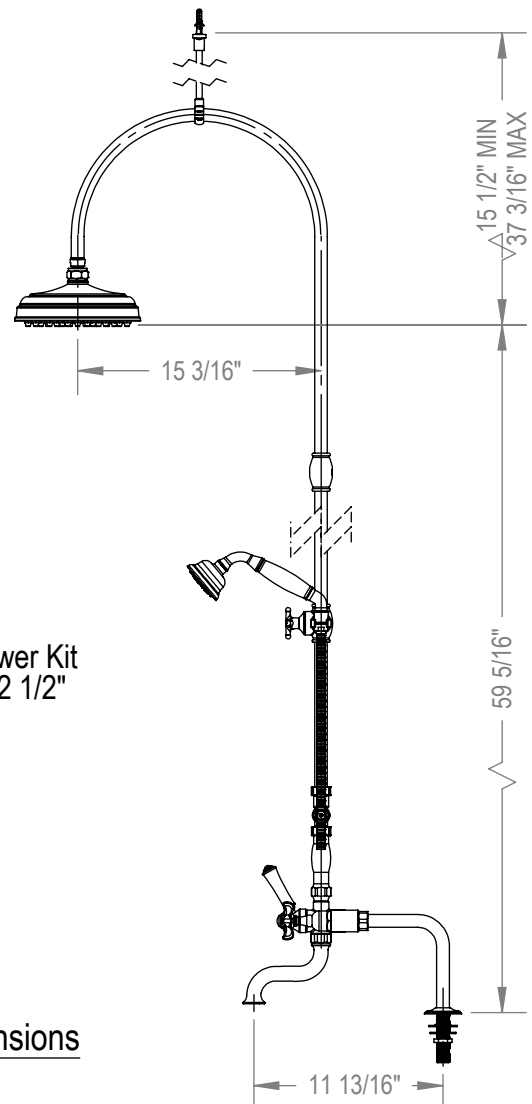

Features

- Brass construction with choice of 18 finishes
- Quarter-turn ceramic disk mechanisms
- 8" Shower Head with Jets
- Optional Hand Held Shower Kit
- Tub filler delivers 15gpm @ 40 psi

Order Matrix

RAVEN

Deck Mount Tub & Shower with Optional Hand Held Shower
Model: 2DRBRVC XX-XX

Cut Tube this end to suit height requirements

Without Hand Shower Kit reduce heights by 2 $\frac{1}{2}$ "

Critical Dimensions