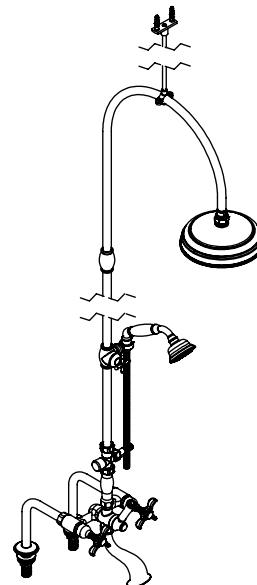

Features

- Brass construction with choice of 18 finishes
- Quarter-turn ceramic disk mechanisms
- 8" Shower Head with Jets
- Optional Hand Held Shower Kit
- Tub filler delivers 15gpm @ 40 psi

Order Matrix

Model	Main Finish
2DRBRVC	AB - Antique Brass
	AC - Antique Copper
	BB - Bright Brass
	CH - Chrome
	GD - Gold
	OB - Oil Rubbed Bronze
	PN - Polished Nickel
	SB - Satin Brass
	SC - Satin Chrome
	SN - Satin Nickel
	TB - Tuscan Brass
	AQ - Aqua
	BK - Black
	MB - Matte Black
	MW - Matte White
	NC - Natural Cream
	RD - Red
	WH - White

RAVEN

Deck Mount Tub & Shower with Optional Hand Held Shower
Model: 2DRBRVC XX-XX

Cut Tube this end to suit height requirements

Without Hand Shower Kit reduce heights by 2 $\frac{1}{2}$ "

Critical Dimensions