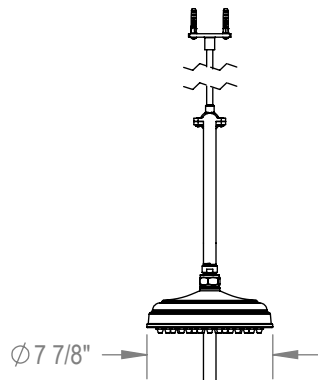

Features

- Brass construction with choice of 18 finishes
- Quarter-turn ceramic disk mechanisms
- 8" Shower Head with Jets
- Optional Hand Held Shower Kit
- Tub filler delivers 15gpm @ 40 psi

Order Matrix

RAVEN

Deck Mount Tub & Shower with Optional Hand Held Shower
Model: 2DRBRVL XX-XX

Cut Tube this end to suit height requirements

Without Hand Shower Kit reduce heights by 2 1/2"

Ø 2 5/16"

6 3/16"

Critical Dimensions