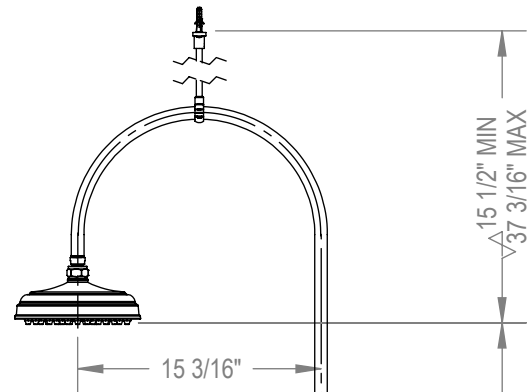

Features

- Brass construction with choice of 18 finishes
- Quarter-turn ceramic disk mechanisms
- 8" Shower Head with Jets
- Optional Hand Held Shower Kit
- Tub filler delivers 15gpm @ 40 psi

Order Matrix

Model	Main Finish
2DRBRVL	AB - Antique Brass
	AC - Antique Copper
	BB - Bright Brass
	CH - Chrome
	GD - Gold
	OB - Oil Rubbed Bronze
	PN - Polished Nickel
	SB - Satin Brass
	SC - Satin Chrome
	SN - Satin Nickel
	TB - Tuscan Brass
	AQ - Aqua
	BK - Black
	MB - Matte Black
	MW - Matte White
	NC - Natural Cream
	RD - Red
	WH - White

RAVEN

Deck Mount Tub & Shower with Optional Hand Held Shower
Model: 2DRBRVL XX-XX

Cut Tube this end to suit height requirements

Without Hand Shower Kit reduce heights by 2 1/2"

Ø 2 5/16"

6 3/16"

Critical Dimensions