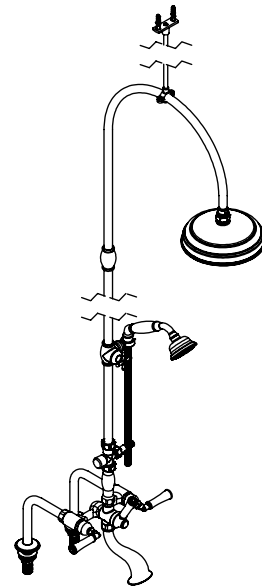

Features

- Brass construction with choice of 18 finishes
- Quarter-turn ceramic disk mechanisms
- 8" Shower Head with Jets
- Optional Hand Held Shower Kit
- Tub filler delivers 15gpm @ 40 psi

Order Matrix

Model	Main Finish
2DRBRVL	AB - Antique Brass
	AC - Antique Copper
	BB - Bright Brass
	CH - Chrome
	GD - Gold
	OB - Oil Rubbed Bronze
	PN - Polished Nickel
	SB - Satin Brass
	SC - Satin Chrome
	SN - Satin Nickel
	TB - Tuscan Brass
	AQ - Aqua
	BK - Black
	MB - Matte Black
	MW - Matte White
	NC - Natural Cream
	RD - Red
	WH - White

RAVEN

Deck Mount Tub & Shower with Optional Hand Held Shower
Model: 2DRBRVL XX-XX

Cut Tube this end to suit height requirements

Without Hand Shower Kit reduce heights by 2 1/2"

Ø 2 5/16"

6 3/16"

Critical Dimensions