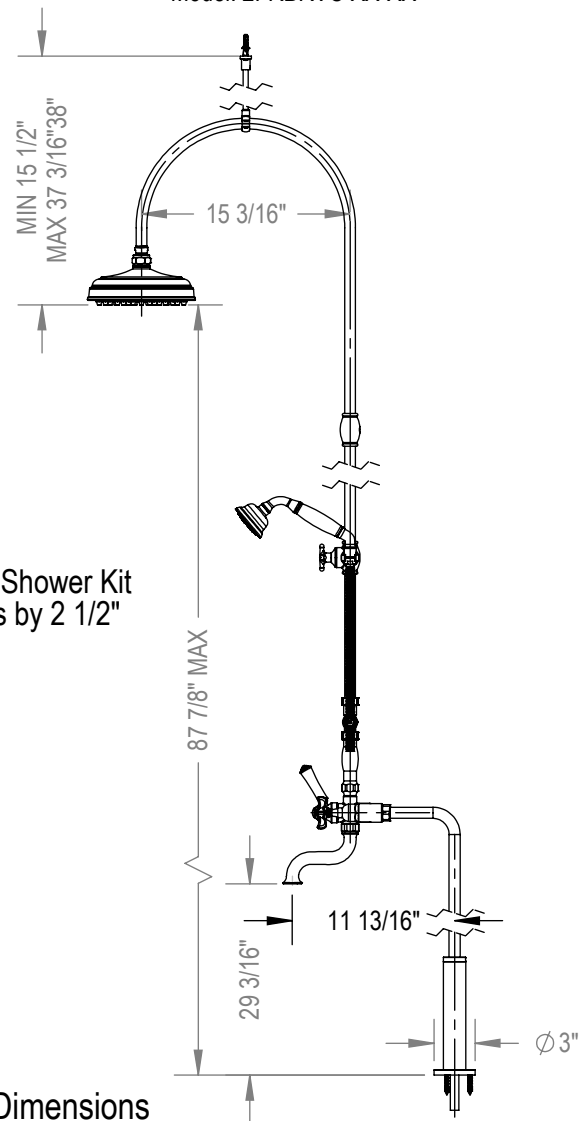

Features

- Brass construction with choice of 18 finishes
- Quarter-turn ceramic disk mechanisms
- 8" Shower Head with Jets
- Optional Hand Held Shower Kit
- Tub filler delivers 15gpm @ 40 psi

Order Matrix

Model	Main Finish
2FRBRVC	AB - Antique Brass
	AC - Antique Copper
	BB - Bright Brass
	CH - Chrome
	GD - Gold
	OB - Oil Rubbed Bronze
	PN - Polished Nickel
	SB - Satin Brass
	SC - Satin Chrome
	SN - Satin Nickel
	TB - Tuscan Brass
	AQ - Aqua
	BK - Black
	MB - Matte Black
	MW - Matte White
	NC - Natural Cream
	RD - Red
	WH - White

RAVEN

Floor Mount Tub & Shower w ith Optional Hand Held Shower  
Model: 2FRBRVC XX-XX

Cut Tube this end to suit height requirements

Without Hand Shower Kit reduce heights by 2 1/2"

Critical Dimensions

TEL: 905-851-6781  
FAX: 905-851-8031  
TOLL FREE: 800-461-5901