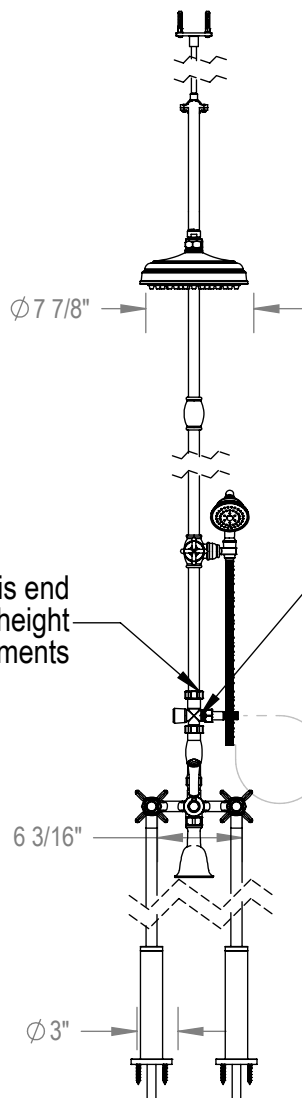

Features

- Brass construction with choice of 18 finishes
- Quarter-turn ceramic disk mechanisms
- 8" Shower Head with Jets
- Optional Hand Held Shower Kit
- Tub filler delivers 15gpm @ 40 psi

Order Matrix

Model	Main Finish
2FRBRVC	AB - Antique Brass
	AC - Antique Copper
	BB - Bright Brass
	CH - Chrome
	GD - Gold
	OB - Oil Rubbed Bronze
	PN - Polished Nickel
	SB - Satin Brass
	SC - Satin Chrome
	SN - Satin Nickel
	TB - Tuscan Brass
	AQ - Aqua
	BK - Black
	MB - Matte Black
	MW - Matte White
	NC - Natural Cream
	RD - Red
	WH - White

RAVEN

Floor Mount Tub & Shower w ith Optional Hand Held Shower  
Model: 2FRBRVC XX-XX

Cut Tube this end to suit height requirements

Without Hand Shower Kit reduce heights by 2 1/2"

Critical Dimensions

TEL: 905-851-6781  
FAX: 905-851-8031  
TOLL FREE: 800-461-5901