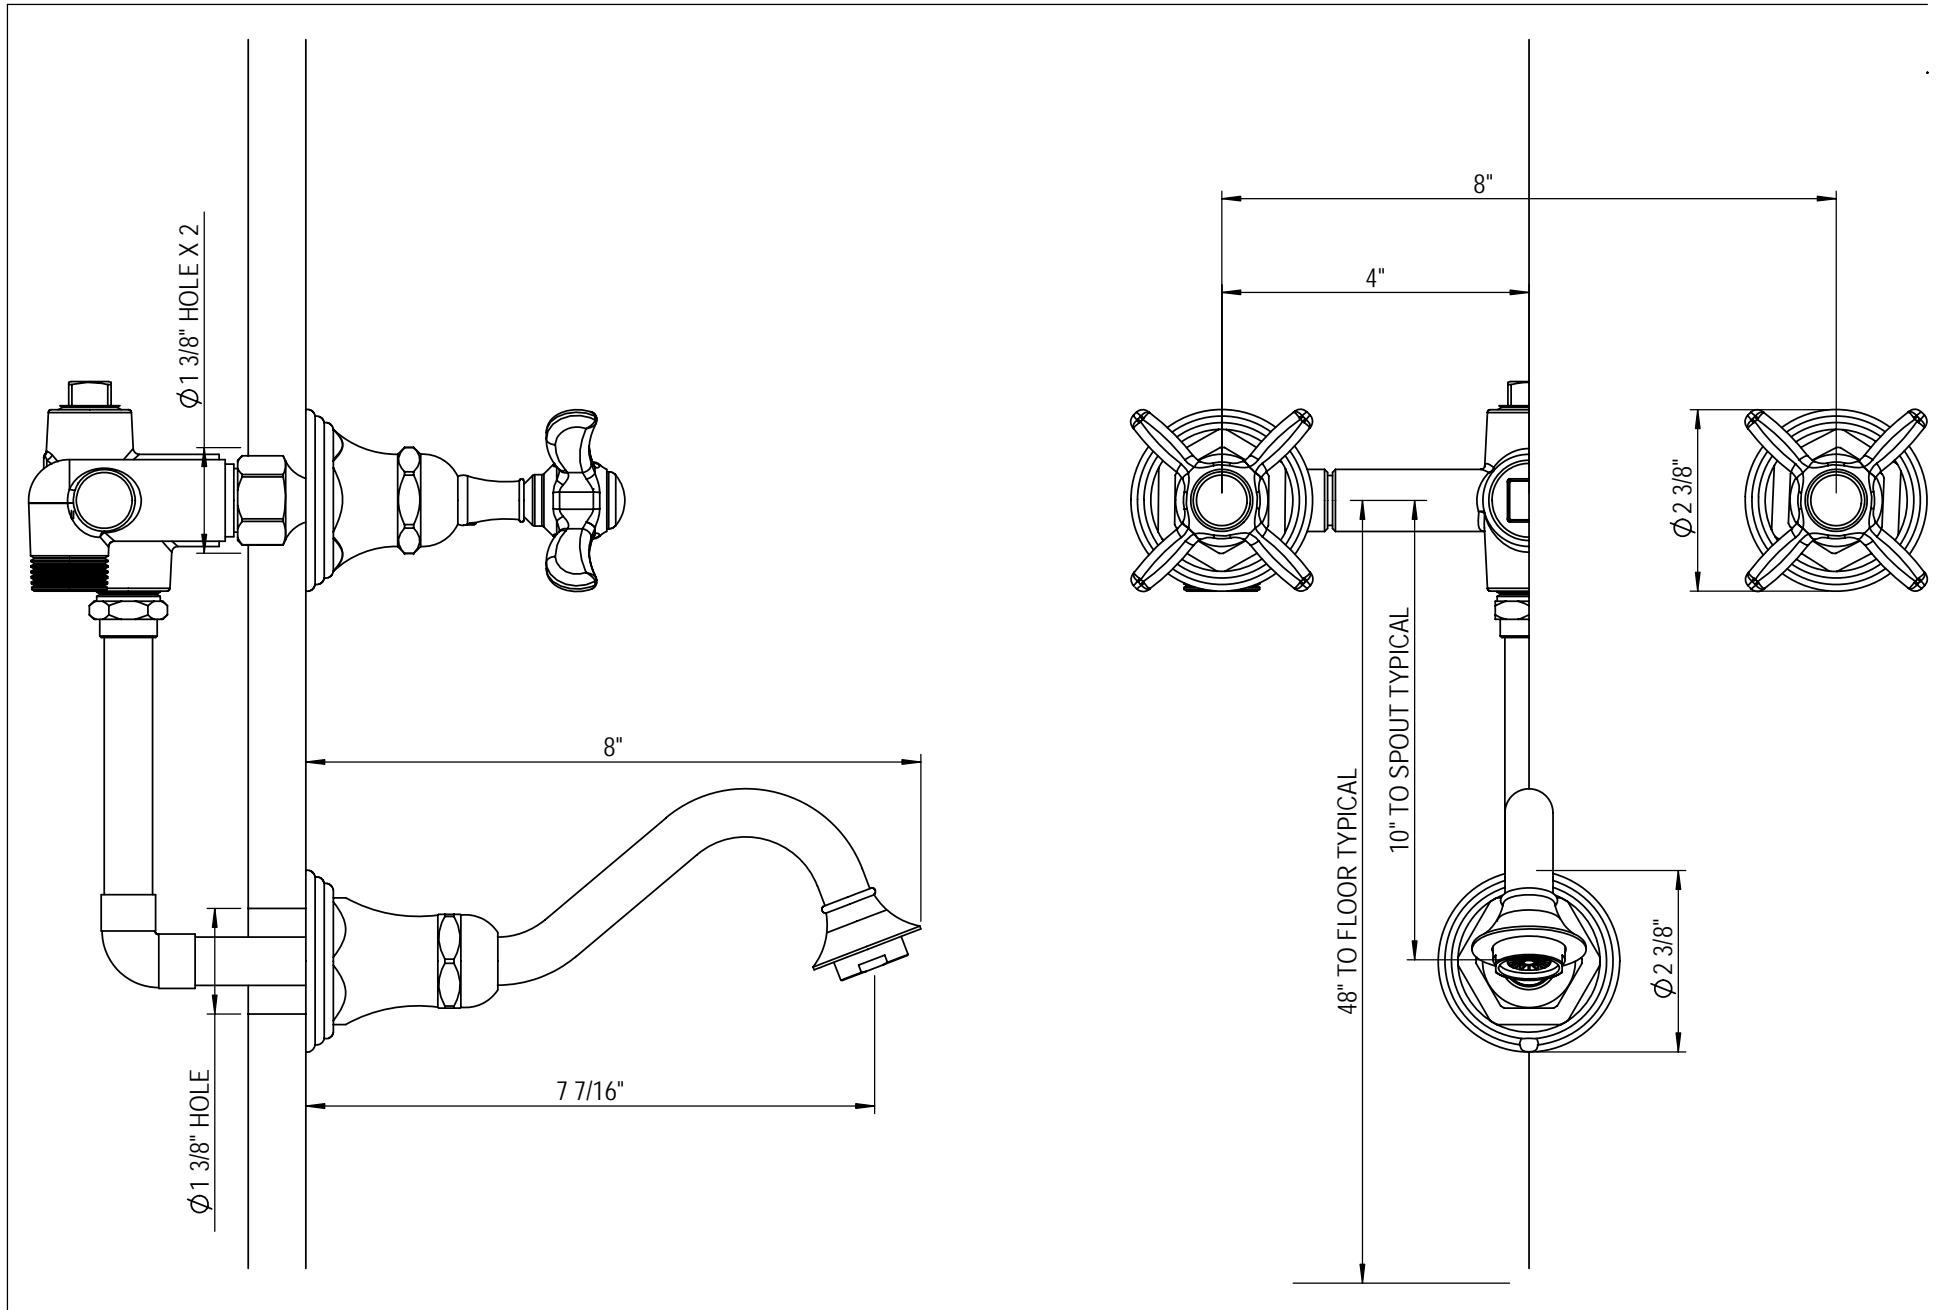

# Two Valve Tub Filler 3ARBRVC

TEL: 905-851-6781  
FAX: 905-851-8031  
TOLL FREE: 800-461-5901

the RUBINET FAUCET COMPANY

[www.rubinet.com](http://www.rubinet.com)