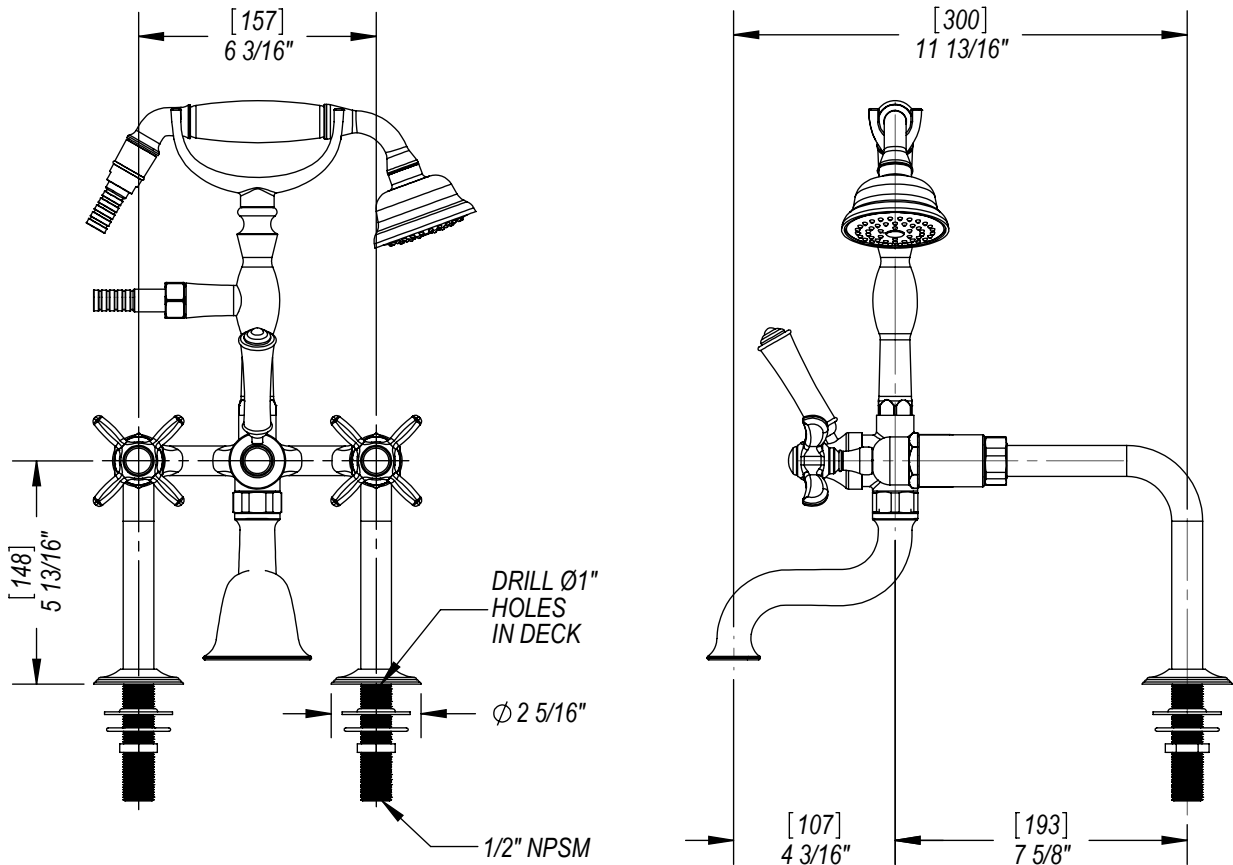

Features

- Brass construction with choice of 21 finishes
- Quarter Turn adjustable, ceramic disc cartridges
- Two Cross or Lever handles
- Hand Held Shower with 60" Hose
- Built-in double check valve

Order Matrix

Model	Main/Accent Finish
3DRBRVC or L	AB - Antique Brass
	ABM - Antique Brass Matt
	AC - Antique Copper
	ACM - Antique Copper Matt
	BB - Bright Brass
	CH - Chrome
	GD - Gold
	OB - Oil Rubbed Bronze
	PN - Polished Nickel
	SB - Satin Brass
	SC - Satin Chrome
	SN - Satin Nickel
	TB - Tuscan Brass
	AQ - Aqua
	BD - Bordeaux
	BK - Black
	MB - Matte Black
	MW - Matte White
	NC - Natural Cream
	RD - Red
	WH - White

RAVEN

Deck Mount Tub Filler with Hand Held Shower
Model: 3DRBRVC or L XX-XX

Critical Dimensions

TEL: 905-851-6781
FAX: 905-851-8031
TOLL FREE: 800-461-5901

THE **Rubinet** FAUCET COMPANY

www.rubinet.com