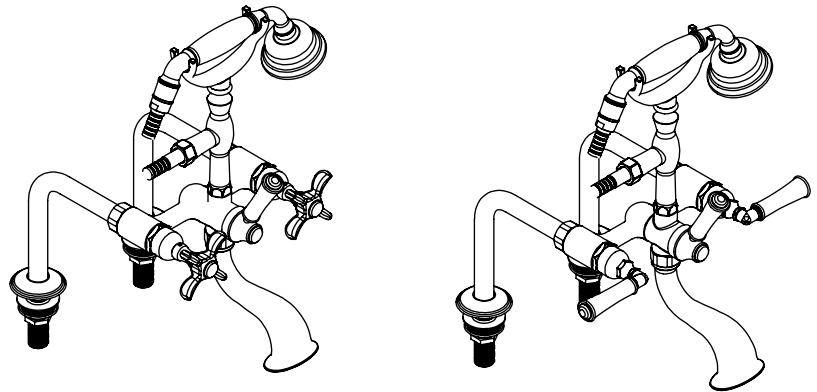

Features

- Brass construction with choice of 21 finishes
- Quarter Turn adjustable, ceramic disc cartridges
- Two Cross or Lever handles
- Hand Held Shower with 60" Hose
- Built-in double check valve

Order Matrix

Model	Main/Accent Finish
3DRBRVC or L	AB - Antique Brass
	ABM - Antique Brass Matt
	AC - Antique Copper
	ACM - Antique Copper Matt
	BB - Bright Brass
	CH - Chrome
	GD - Gold
	OB - Oil Rubbed Bronze
	PN - Polished Nickel
	SB - Satin Brass
	SC - Satin Chrome
	SN - Satin Nickel
	TB - Tuscan Brass
	AQ - Aqua
	BD - Bordeaux
	BK - Black
	MB - Matte Black
	MW - Matte White
	NC - Natural Cream
	RD - Red
	WH - White

RAVEN

Deck Mount Tub Filler with Hand Held Shower
Model: 3DRBRVC or L XX-XX

Critical Dimensions

TEL: 905-851-6781
FAX: 905-851-8031
TOLL FREE: 800-461-5901

THE **Rubinet** FAUCET COMPANY

www.rubinet.com