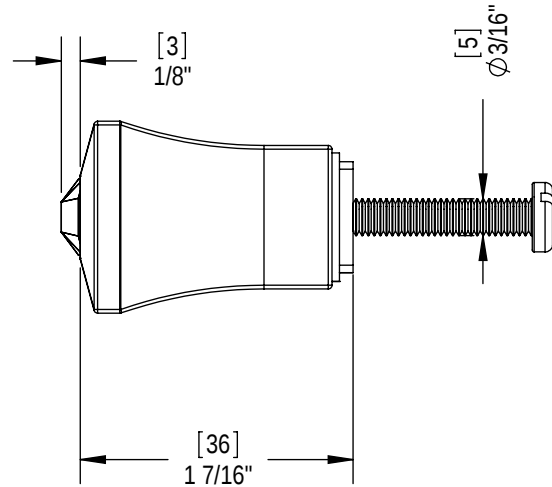

Features

- Brass construction with choice of 18 finishes
- Plain or with optional Black or Clear Swarovski* crystal inlay

Order Matrix

Model	Main Finish	Accent Finish
7ZRBIC0	AB - Antique Brass	00 - No inlay
	AC - Antique Copper	CL - Clear crystal inlay
	BB - Bright Brass	JT - Black crystal inlay
	CH - Chrome	
	GD - Gold	
	OB - Oil Rubbed Bronze	
	PN - Polished Nickel	
	SB - Satin Brass	
	SC - Satin Chrome	
	SN - Satin Nickel	
	TB - Tuscan Brass	
	AQ - Aqua	
	BK - Black	
	MB - Matte Black	
	MW - Matte White	
	NC - Natural Cream	
	RD - Red	
	WH - White	

KEG
Vanity Handle
Model: 7ZRBIC0 XX-XX

Critical Dimensions