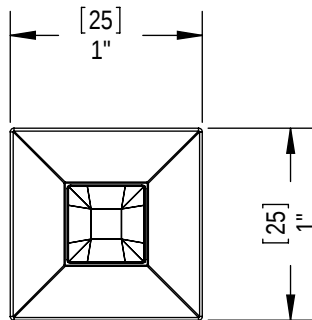

Features

- Brass construction with choice of 18 finishes
- Plain or with optional Black or Clear Swarovski* crystal inlay

Order Matrix

Model	Main Finish	Accent Finish
7ZRBIC0	AB - Antique Brass	00 - No inlay
	AC - Antique Copper	CL - Clear crystal inlay
	BB - Bright Brass	JT - Black crystal inlay
	CH - Chrome	
	GD - Gold	
	OB - Oil Rubbed Bronze	
	PN - Polished Nickel	
	SB - Satin Brass	
	SC - Satin Chrome	
	SN - Satin Nickel	
	TB - Tuscan Brass	
	AQ - Aqua	
	BK - Black	
	MB - Matte Black	
	MW - Matte White	
	NC - Natural Cream	
	RD - Red	
	WH - White	

KEG
Vanity Handle
Model: 7ZRBIC0 XX-XX

Critical Dimensions