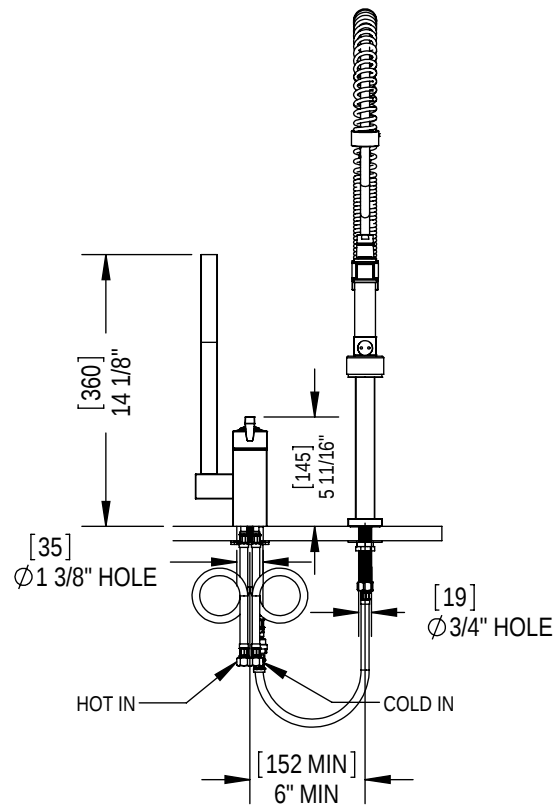

Features

- Brass construction with choice of 18 finishes
- Single Control Lever handle: Plain or with optional Black or Clear Swarovski* Crystal inlay
- One-Piece, ceramic disc cartridge allows both volume and temperature control
- Flexible Stainless Steel supply hoses for easy installation
- 2.2 gpm @ 60 psi (Spout mode); 1.2 gpm @ 60 psi (Spray mode)

Order Matrix

Model	Main Finish	Accent Finish
8IRBICL	AB - Antique Brass	00 - No inlays
	AC - Antique Copper	CL - Clear crystal inlays
	BB - Bright Brass	JT - Black crystal inlays
	CH - Chrome	
	GD - Gold	
	OB - Oil Rubbed Bronze	
	PN - Polished Nickel	
	SB - Satin Brass	
	SC - Satin Chrome	
	SN - Satin Nickel	
	TB - Tuscan Brass	
	AQ - Aqua	
	BK - Black	
	MB - Matt Black	
	MW - Matt White	
	NC - Natural Cream	
	RD - Red	
	WH - White	

KEG

Single Control Kitchen Set with Suspended Industrial Spray
Model: 8IRBICL-XX-XX

Critical Dimensions

TEL: 905-851-6781
FAX: 905-851-8031
TOLL FREE: 800-461-5901

VJ G" TwdkpgvHC WEGV'E QO RCP [

www.rubinet.com