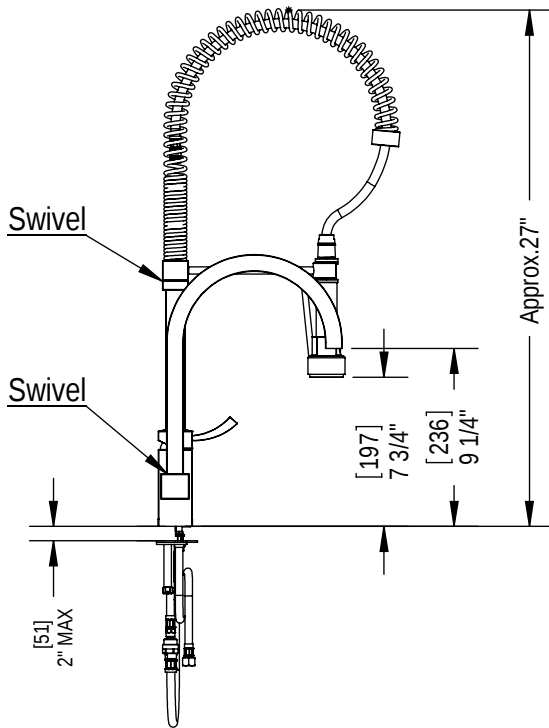

Features

- Brass construction with choice of 18 finishes
- Single Control Lever handle: Plain or with optional Black or Clear Swarovski* Crystal inlay
- One-Piece, ceramic disc cartridge allows both volume and temperature control
- Flexible Stainless Steel supply hoses for easy installation
- 2.2 gpm @ 60 psi (Spout mode); 1.2 gpm @ 60 psi (Spray mode)

Order Matrix

Model	Main Finish	Accent Finish
8IRBICL	AB - Antique Brass	00 - No inlays
	AC - Antique Copper	CL - Clear crystal inlays
	BB - Bright Brass	JT - Black crystal inlays
	CH - Chrome	
	GD - Gold	
	OB - Oil Rubbed Bronze	
	PN - Polished Nickel	
	SB - Satin Brass	
	SC - Satin Chrome	
	SN - Satin Nickel	
	TB - Tuscan Brass	
	AQ - Aqua	
	BK - Black	
	MB - Matt Black	
	MW - Matt White	
	NC - Natural Cream	
	RD - Red	
	WH - White	

KEG

Single Control Kitchen Set with Suspended Industrial Spray
Model: 8IRBICL-XX-XX

Critical Dimensions

TEL: 905-851-6781
FAX: 905-851-8031
TOLL FREE: 800-461-5901

VJ G" TwdkpgvHC WEGV'E QO RCP [

www.rubinet.com