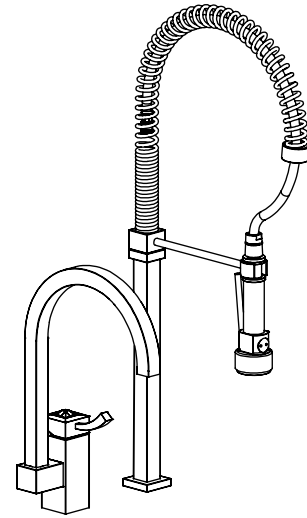

Features

- Brass construction with choice of 18 finishes
- Single Control Lever handle: Plain or with optional Black or Clear Swarovski* Crystal inlay
- One-Piece, ceramic disc cartridge allows both volume and temperature control
- Flexible Stainless Steel supply hoses for easy installation
- 2.2 gpm @ 60 psi (Spout mode); 1.2 gpm @ 60 psi (Spray mode)

Order Matrix

Model	Main Finish	Accent Finish
8IRBICL	AB - Antique Brass	00 - No inlays
	AC - Antique Copper	CL - Clear crystal inlays
	BB - Bright Brass	JT - Black crystal inlays
	CH - Chrome	
	GD - Gold	
	OB - Oil Rubbed Bronze	
	PN - Polished Nickel	
	SB - Satin Brass	
	SC - Satin Chrome	
	SN - Satin Nickel	
	TB - Tuscan Brass	
	AQ - Aqua	
	BK - Black	
	MB - Matt Black	
	MW - Matt White	
	NC - Natural Cream	
	RD - Red	
	WH - White	

KEG

Single Control Kitchen Set with Suspended Industrial Spray
Model: 8IRBICL-XX-XX

Critical Dimensions

TEL: 905-851-6781
FAX: 905-851-8031
TOLL FREE: 800-461-5901

VJ G" TwdkpgvHC WEGV'E QO RCP [

www.rubinet.com