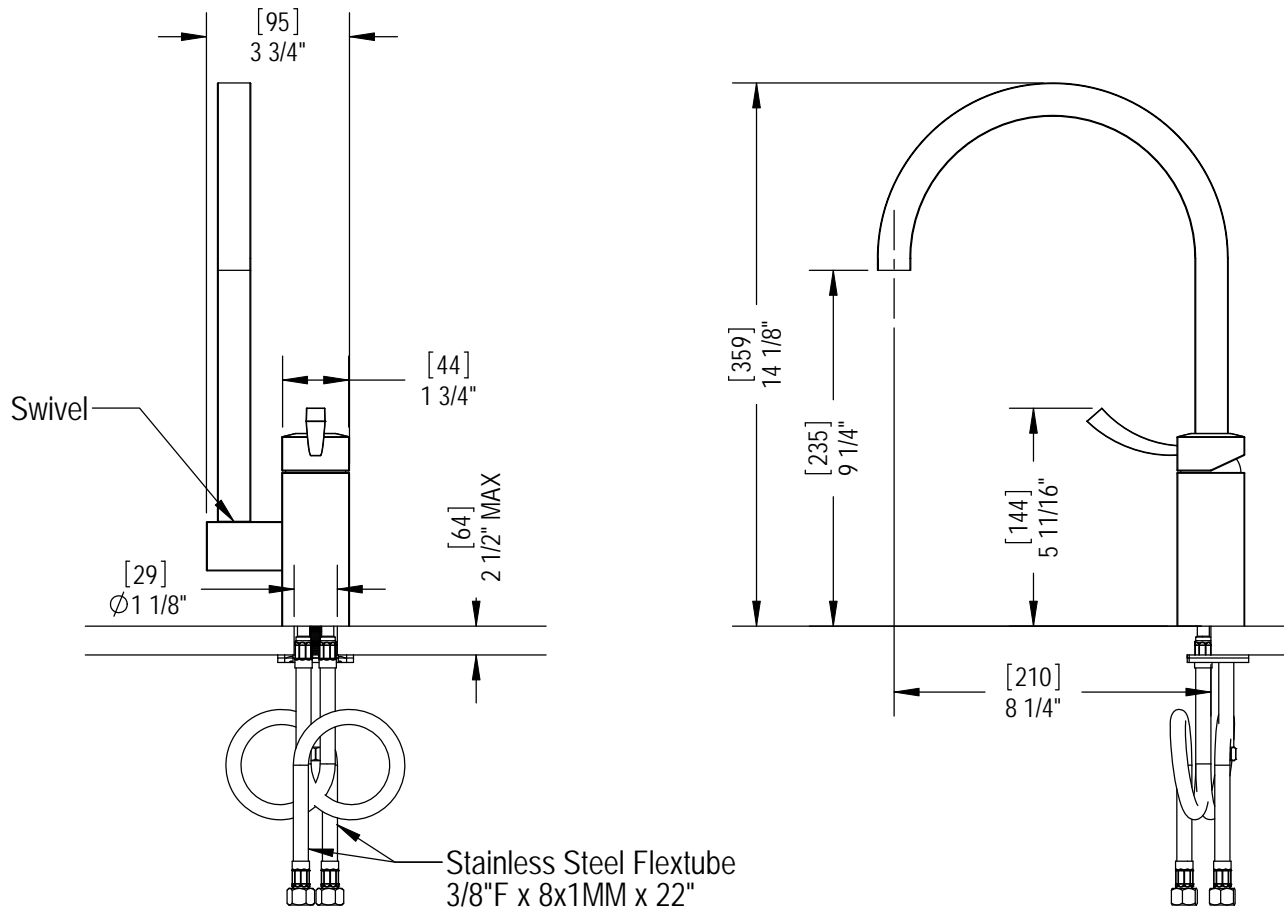

**Features**

- Brass construction with choice of 18 finishes
- Single Control Lever handle: Plain or with optional Black or Clear Swarovski\* Crystal inlay
- One-Piece, ceramic disc cartridge allows both volume and temperature control
- Flexible Stainless Steel supply hoses for easy installation
- 2.2 gpm @ 60 psi

**Order Matrix**

Model	Main Finish	Accent Finish
8MRBICL	AB - Antique Brass	00 - No inlays
	AC - Antique Copper	CL - Clear crystal inlays
	BB - Bright Brass	JT - Black crystal inlays
	CH - Chrome	
	GD - Gold	
	OB - Oil Rubbed Bronze	
	PN - Polished Nickel	
	SB - Satin Brass	
	SC - Satin Chrome	
	SN - Satin Nickel	
	TB - Tuscan Brass	
	AQ - Aqua	
	BK - Black	
	MB - Matte Black	
	MW - Matte White	
	NC - Natural Cream	
	RD - Red	
	WH - White	

**ICE**  
Single Control Kitchen  
Model: 8MRBICL XX-XX

Critical Dimensions

TEL: 905-851-6781  
FAX: 905-851-8031  
TOLL FREE: 800-461-5901

THE **Rubinet** FAUCET COMPANY

www.rubinet.com