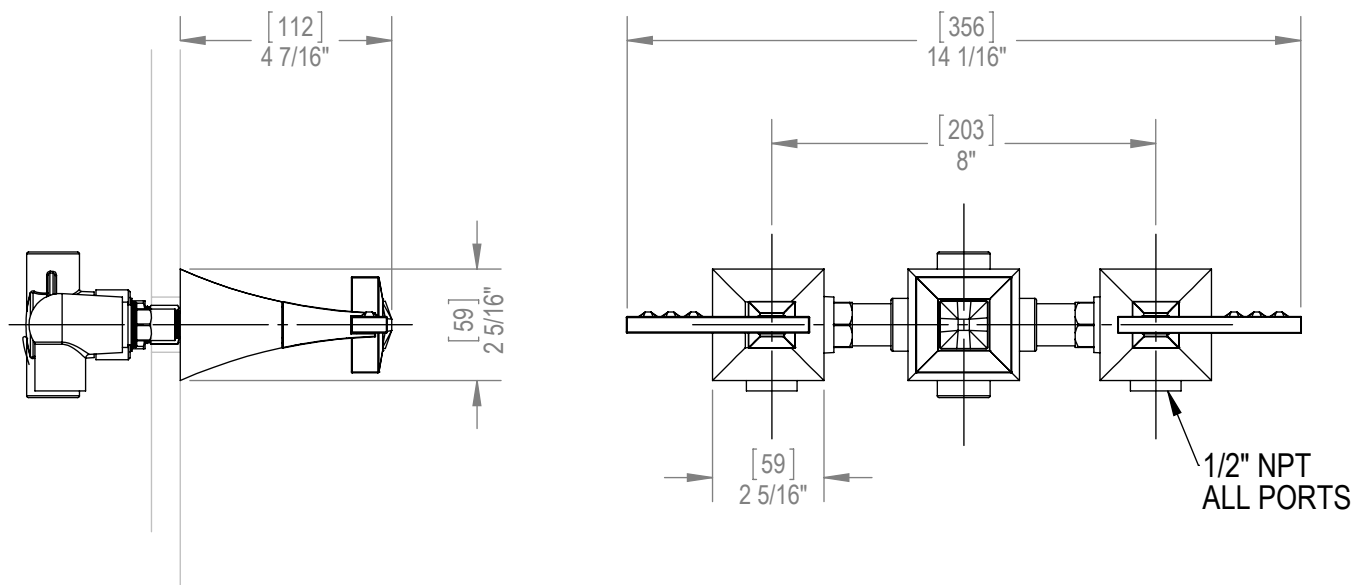

ICE
 Three Valve Tub Filler with Diverter
 MODEL NUMBER : 2AICL-XX-XX

Critical Dimensions