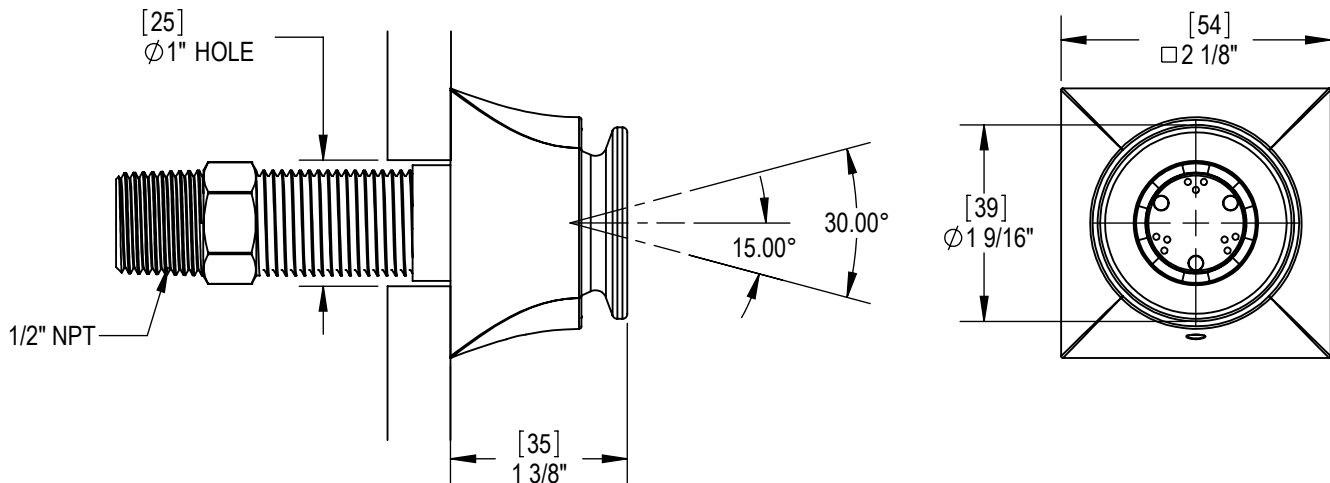

Features

- Brass construction with choice of 21 finishes
- 2.5 gpm @ 60 psi

Order Matrix

Model	Main Finish
4JRB007	AB - Antique Brass
	ABM - Antique Brass Matt
	AC - Antique Copper
	ACM - Antique Copper Matt
	BB - Bright Brass
	CH - Chrome
	GD - Gold
	OB - Oil Rubbed Bronze
	PN - Polished Nickel
	SB - Satin Brass
	SC - Satin Chrome
	SN - Satin Nickel
	TB - Tuscan Brass
	AQ - Aqua
	BD - Bordeaux
	BK - Black
	MB - Matte Black
	MW - Matte White
	NC - Natural Cream
	RD - Red
	VH - White

ICE

Body Spray with Pulsating Aerator & 1/2"NPT x 1/2"NPSM x 3" Nipple
 Model: 4JRB007 XX-XX

Critical Dimensions