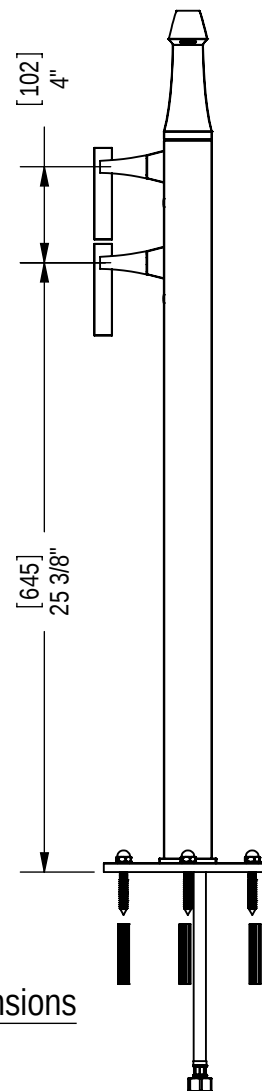

Features

- Brass construction with choice of 18 finishes
- Two lever handles: Plain or with optional Black or Clear Swarovski\* crystal inlays
- Quarter-turn ceramic disk mechanisms
- Flow rate: 6.7 gpm @ 40 psi  
8.5 gpm @ 60 psi

Order Matrix

Model	Main Finish	Accent Finish
3FRBICL	AB - Antique Brass	00 - No inlays
	AC - Antique Copper	CL - Clear crystal inlays
	BB - Bright Brass	JT - Black crystal inlays
	CH - Chrome	
	GD - Gold	
	OB - Oil Rubbed Bronze	
	PN - Polished Nickel	
	SB - Satin Brass	
	SC - Satin Chrome	
	SN - Satin Nickel	
	TB - Tuscan Brass	
	AQ - Aqua	
	BK - Black	
	MB - Matte Black	
	MW - Matte White	
	NC - Natural Cream	
	RD - Red	
	WH - White	

**KEG**  
Lever Handle Floor Mount Tub Filler  
Model: 3FRBICL-XX-XX

8" Long Flextubes with 1/2" Fittings

Critical Dimensions

TEL: 905-851-6781  
FAX: 905-851-8031  
TOLL FREE: 800-461-5901

VJ G" **Twdkpgv** HC WEGV'E QO RCP [