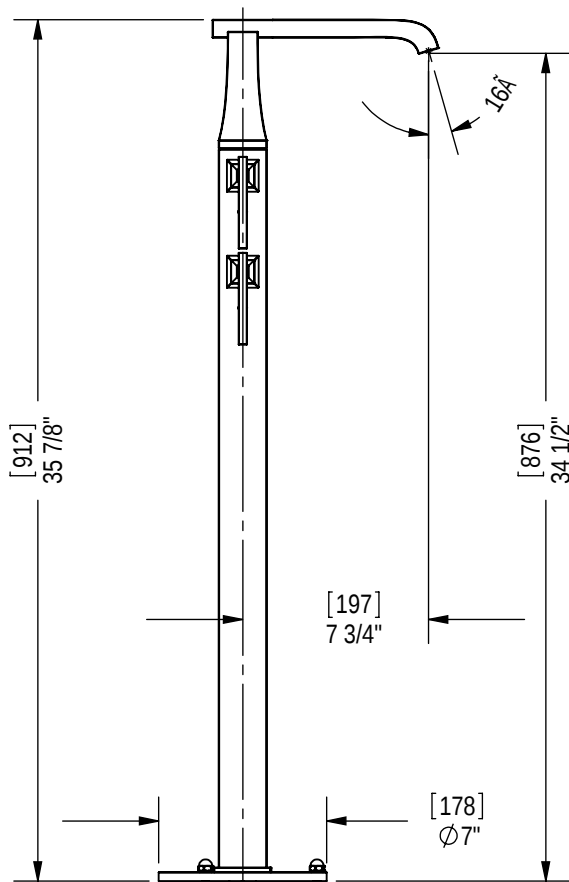

Features

- Brass construction with choice of 18 finishes
- Two lever handles: Plain or with optional Black or Clear Swarovski\* crystal inlays
- Quarter-turn ceramic disk mechanisms
- Flow rate: 6.7 gpm @ 40 psi  
8.5 gpm @ 60 psi

Order Matrix

Model	Main Finish	Accent Finish
3FRBICL	AB - Antique Brass	00 - No inlays
	AC - Antique Copper	CL - Clear crystal inlays
	BB - Bright Brass	JT - Black crystal inlays
	CH - Chrome	
	GD - Gold	
	OB - Oil Rubbed Bronze	
	PN - Polished Nickel	
	SB - Satin Brass	
	SC - Satin Chrome	
	SN - Satin Nickel	
	TB - Tuscan Brass	
	AQ - Aqua	
	BK - Black	
	MB - Matte Black	
	MW - Matte White	
	NC - Natural Cream	
	RD - Red	
	WH - White	

**KEG**  
Lever Handle Floor Mount Tub Filler  
Model: 3FRBICL-XX-XX

8" Long Flextubes with 1/2" Fittings

Critical Dimensions

TEL: 905-851-6781  
FAX: 905-851-8031  
TOLL FREE: 800-461-5901

VJ G" **Twdkpgv** HC WEGV'E QO RCP [