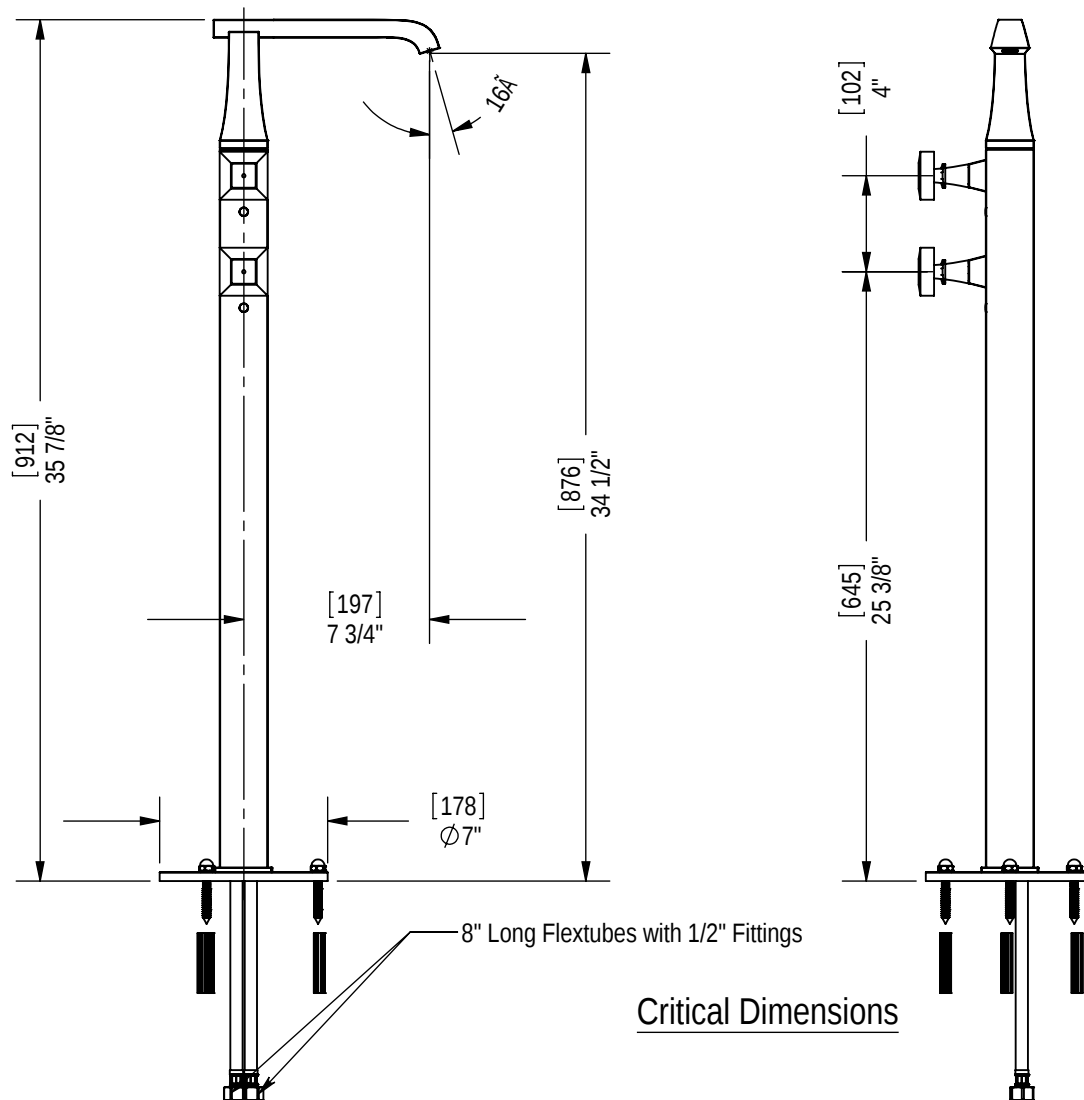

Features

- Brass construction with choice of 18 finishes
- Two square handles: Plain or with optional Black or Clear Swarovski* crystal inlays
- Quarter-turn ceramic disk mechanisms
- Flow rate: 6.7 gpm @ 40 psi
8.5 gpm @ 60 psi

Order Matrix

Model	Main Finish	Accent Finish
3FRBICQ	AB - Antique Brass	00 - No inlays
	AC - Antique Copper	CL - Clear crystal inlays
	BB - Bright Brass	JT - Black crystal inlays
	CH - Chrome	
	GD - Gold	
	OB - Oil Rubbed Bronze	
	PN - Polished Nickel	
	SB - Satin Brass	
	SC - Satin Chrome	
	SN - Satin Nickel	
	TB - Tuscan Brass	
	AQ - Aqua	
	BK - Black	
	MB - Matte Black	
	MW - Matte White	
	NC - Natural Cream	
	RD - Red	
	WH - White	

REG
Square Handle Floor Mount Tub Filler
Model: 3FRBICQ-XX-XX

Critical Dimensions

TEL: 905-851-6781
FAX: 905-851-8031
TOLL FREE: 800-461-5901

VJ G" **Twdkpgv** HC WEGV'E QO RCP [