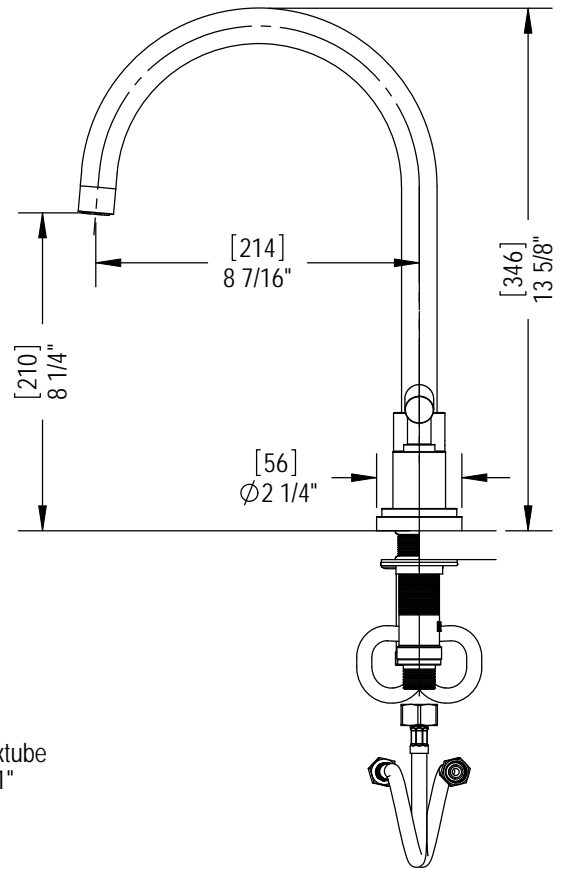

Features

- Brass construction with choice of 18 finishes
- Two Lever handles, Swivel Spout
- Quarter turn ceramic disc cartridges
- 2.2 gpm @ 60 psi

Order Matrix

Model	Main Finish
8ARBHOL	AB - Antique Brass
	AC - Antique Copper
	BB - Bright Brass
	CH - Chrome
	OB - Oil Rubbed Bronze
	PN - Polished Nickel
	SB - Satin Brass
	SC - Satin Chrome
	SN - Satin Nickel
	TB - Tuscan Brass
	AQ - Aqua
	BK - Black
	MB - Matte Black
	MW - Matte White
	NC - Natural Cream
	RD - Red

H2O

Widespread Kitchen Set
Model: 8ARBHOL XX-XX

Critical Dimensions