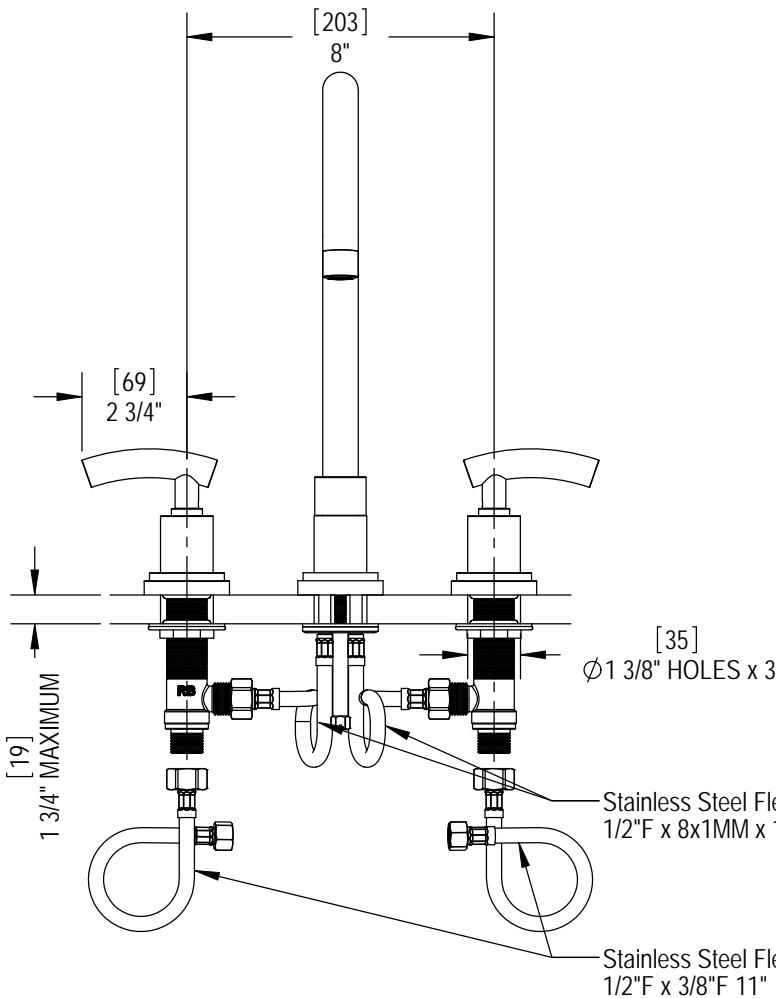

Features

- Brass construction with choice of 18 finishes
- Two Lever handles, Swivel Spout
- Quarter turn ceramic disc cartridges
- 2.2 gpm @ 60 psi

Order Matrix

Model	Main Finish
8ARBHOL	AB - Antique Brass
	AC - Antique Copper
	BB - Bright Brass
	CH - Chrome
	OB - Oil Rubbed Bronze
	PN - Polished Nickel
	SB - Satin Brass
	SC - Satin Chrome
	SN - Satin Nickel
	TB - Tuscan Brass
	AQ - Aqua
	BK - Black
	MB - Matte Black
	MW - Matte White
	NC - Natural Cream
	RD - Red

H2O

Widespread Kitchen Set
Model: 8ARBHOL XX-XX

Critical Dimensions