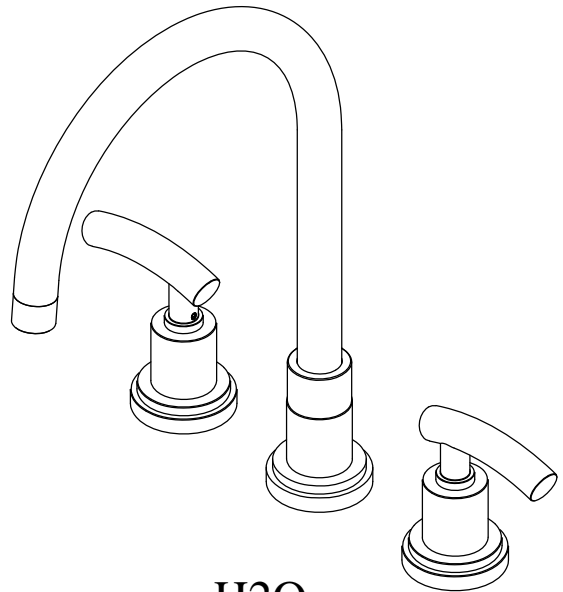

Features

- Brass construction with choice of 18 finishes
- Two Lever handles, Swivel Spout
- Quarter turn ceramic disc cartridges
- 2.2 gpm @ 60 psi

Order Matrix

Model	Main Finish
8ARBHOL	AB - Antique Brass
	AC - Antique Copper
	BB - Bright Brass
	CH - Chrome
	OB - Oil Rubbed Bronze
	PN - Polished Nickel
	SB - Satin Brass
	SC - Satin Chrome
	SN - Satin Nickel
	TB - Tuscan Brass
	AQ - Aqua
	BK - Black
	MB - Matte Black
	MW - Matte White
	NC - Natural Cream
	RD - Red

H2O

Widespread Kitchen Set
Model: 8ARBHOL XX-XX

Critical Dimensions