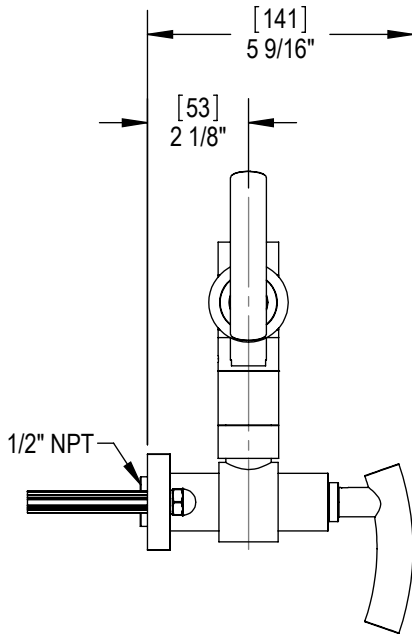

Features

- Brass construction with choice of 18 finishes
- Maximum reach 19 1/2"
- Two Handles
- Adjustable quarter turn ceramic disc cartridges
- 2.2 gpm @ 60 psi

Order Matrix

Model	Main Finish
8ERBHOL	AB - Antique Brass
	ABM - Antique Brass Matt
	AC - Antique Copper
	ACM - Antique Copper Matt
	BB - Bright Brass
	CH - Chrome
	GD - Gold
	OB - Oil Rubbed Bronze
	PN - Polished Nickel
	SB - Satin Brass
	SC - Satin Chrome
	SN - Satin Nickel
	TB - Tuscan Brass
	AQ - Aqua
	BD - Bordeaux
	BK - Black
	MB - Matte Black
	MW - Matte White
	NC - Natural Cream
	RD - Red
	WH - White

H20
Wall Mount Pot Filler
Model: 8ERBHOL XX-XX

Critical Dimensions

TEL: 905-851-6781
FAX: 905-851-8031
TOLL FREE: 800-461-5901

THE **Rubinet** FAUCET COMPANY

www.rubinet.com