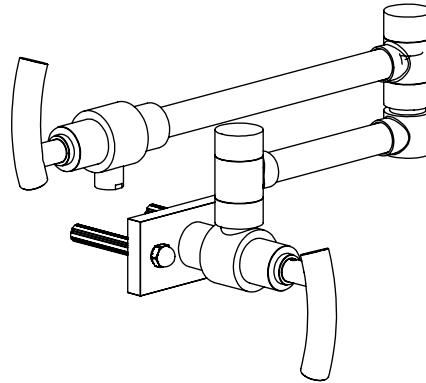

Features

- Brass construction with choice of 18 finishes
- Maximum reach 19 1/2"
- Two Handles
- Adjustable quarter turn ceramic disc cartridges
- 2.2 gpm @ 60 psi

Order Matrix

Model	Main Finish
8ERBHOL	AB - Antique Brass
	ABM - Antique Brass Matt
	AC - Antique Copper
	ACM - Antique Copper Matt
	BB - Bright Brass
	CH - Chrome
	GD - Gold
	OB - Oil Rubbed Bronze
	PN - Polished Nickel
	SB - Satin Brass
	SC - Satin Chrome
	SN - Satin Nickel
	TB - Tuscan Brass
	AQ - Aqua
	BD - Bordeaux
	BK - Black
	MB - Matte Black
	MW - Matte White
	NC - Natural Cream
	RD - Red
	WH - White

H20
Wall Mount Pot Filler
Model: 8ERBHOL XX-XX

Critical Dimensions

TEL: 905-851-6781
FAX: 905-851-8031
TOLL FREE: 800-461-5901

THE **Rubinet** FAUCET COMPANY

www.rubinet.com