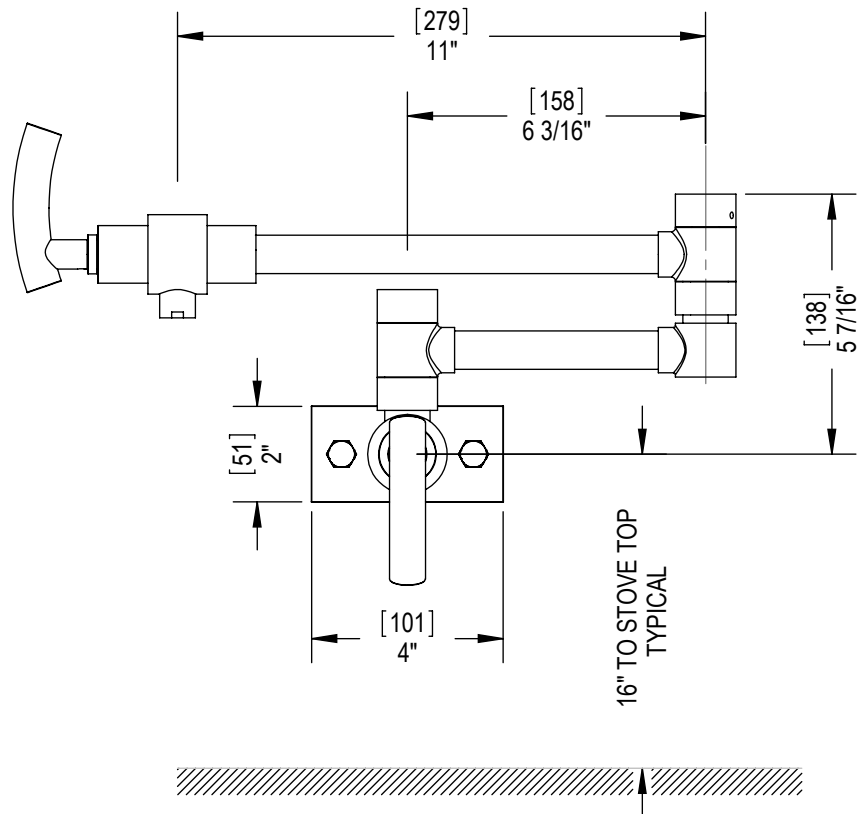

Features

- Brass construction with choice of 18 finishes
- Maximum reach 19 1/2"
- Two Handles
- Adjustable quarter turn ceramic disc cartridges
- 2.2 gpm @ 60 psi

Order Matrix

Model	Main Finish
8ERBHOL	AB - Antique Brass
	ABM - Antique Brass Matt
	AC - Antique Copper
	ACM - Antique Copper Matt
	BB - Bright Brass
	CH - Chrome
	GD - Gold
	OB - Oil Rubbed Bronze
	PN - Polished Nickel
	SB - Satin Brass
	SC - Satin Chrome
	SN - Satin Nickel
	TB - Tuscan Brass
	AQ - Aqua
	BD - Bordeaux
	BK - Black
	MB - Matte Black
	MW - Matte White
	NC - Natural Cream
	RD - Red
	WH - White

H20
Wall Mount Pot Filler
Model: 8ERBHOL XX-XX

Critical Dimensions

TEL: 905-851-6781
FAX: 905-851-8031
TOLL FREE: 800-461-5901

THE **Rubinet** FAUCET COMPANY

www.rubinet.com