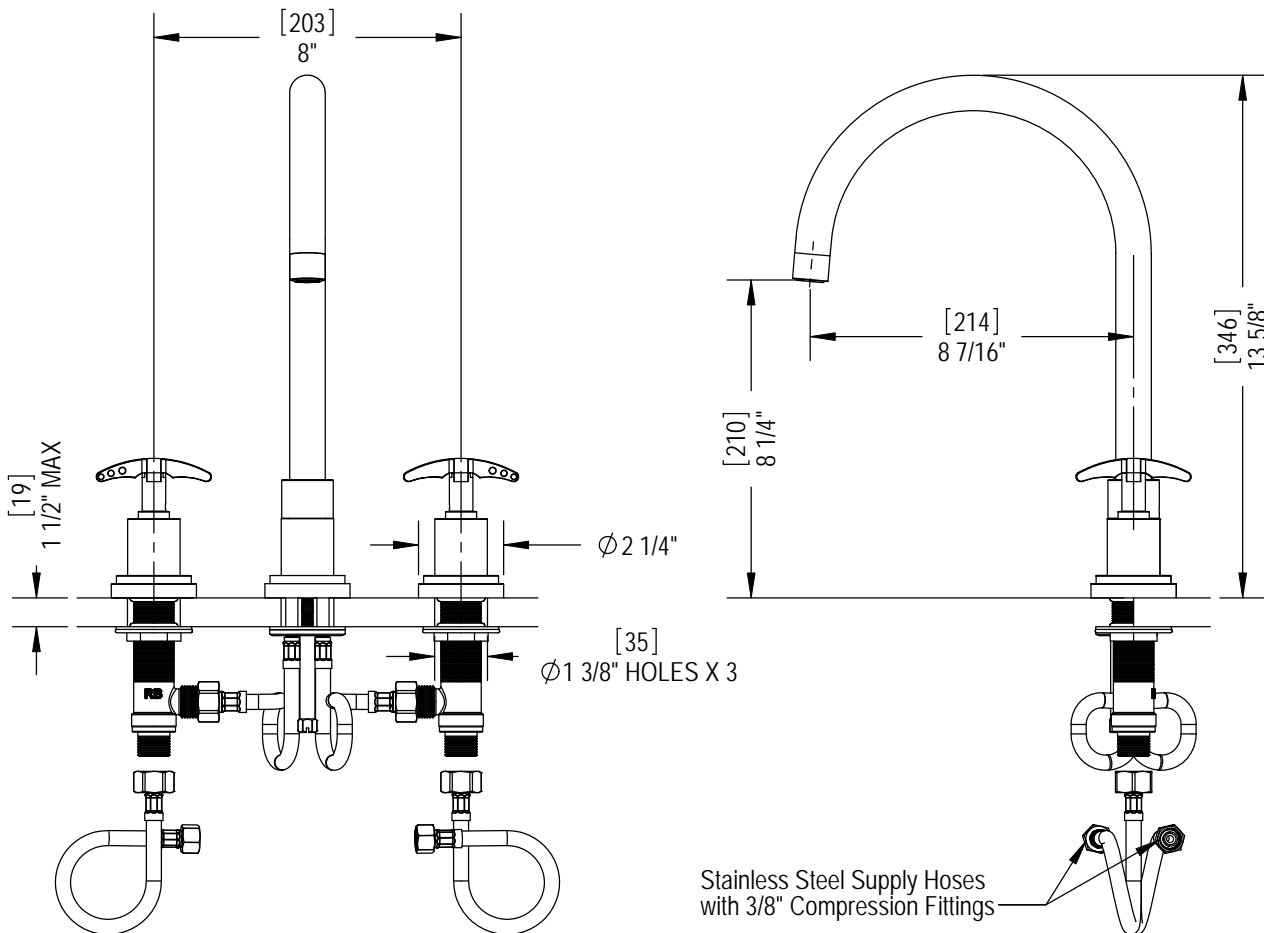

Features

- Brass construction with choice of 18 finishes
- Two Cross handles and swivel Spout
- Quarter Turn ceramic disc cartridges
- Flexible Stainless Steel supply hoses for easy installation
- 2.2 gpm @ 60 psi

Order Matrix

Model	Main Finish
8ARBLAC	AB - Antique Brass
	AC - Antique Copper
	BB - Bright Brass
	CH - Chrome
	OB - Oil Rubbed Bronze
	PN - Polished Nickel
	SB - Satin Brass
	SC - Satin Chrome
	SN - Satin Nickel
	TB - Tuscan Brass
	AQ - Aqua
	BK - Black
	MB - Matte Black
	MW - Matte White
	NC - Natural Cream
	RD - Red

LASALLE

Widespread Kitchen Set
Model: 8ARBLAC XX-XX

Critical Dimensions

TEL: 905-851-6781
FAX: 905-851-8031
TOLL FREE: 800-461-5901

THE **Rubinet** FAUCET COMPANY

www.rubinet.com