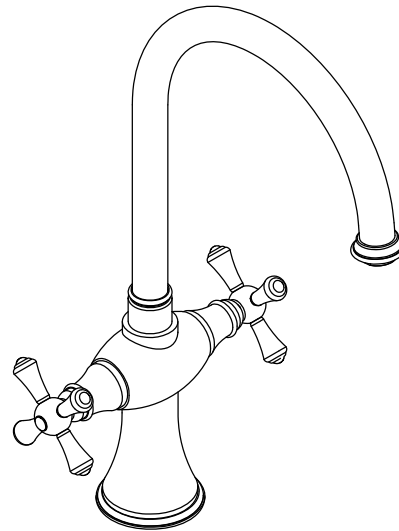

Features

- Brass construction with choice of 18 finishes
- Two Cross handles, Swivel spout
- Quarter-turn, ceramic disc cartridges
- Flexible Stainless Steel supply hoses for easy installation
- 2.2 gpm @ 60 psi

Order Matrix

Model	Main Finish
8DRBFMC	AB - Antique Brass
	AC - Antique Copper
	BB - Bright Brass
	CH - Chrome
	OB - Oil Rubbed Bronze
	PN - Polished Nickel
	SB - Satin Brass
	SC - Satin Chrome
	SN - Satin Nickel
	TB - Tuscan Brass
	AQ - Aqua
	BK - Black
	MB - Matte Black
	MW - Matte White
	NC - Natural Cream
	RD - Red
	WH - White

FLEMISH
Dual Handle Kitchen Set
Model: 8DRBFMC XX-XX