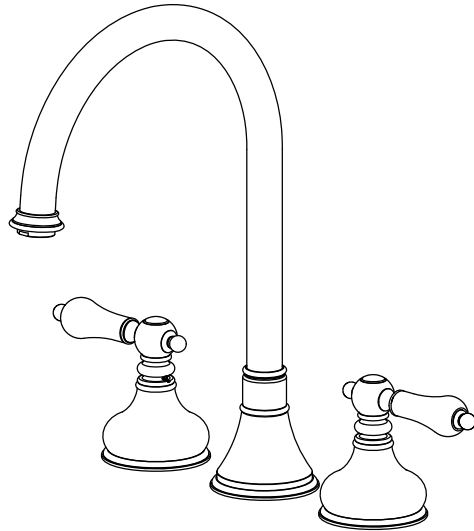

**Features**

- Brass construction with choice of 18 finishes
- Two Lever handles, Swivel spout
- Quarter-turn, ceramic disc cartridges
- Flexible Stainless Steel supply hoses for easy installation
- 2.2 gpm @ 60 psi

**Order Matrix**

Model	Main Finish
8ARBRML	AB - Antique Brass
	AC - Antique Copper
	BB - Bright Brass
	CH - Chrome
	OB - Oil Rubbed Bronze
	PN - Polished Nickel
	SB - Satin Brass
	SC - Satin Chrome
	SN - Satin Nickel
	TB - Tuscan Brass
	AQ - Aqua
	BK - Black
	MB - Matte Black
	MW - Matte White
	NC - Natural Cream
	RD - Red
	WH - White

**ROMANESQUE**

Widespread Kitchen Set  
Model: 8ARBRML XX-XX

Critical Dimensions