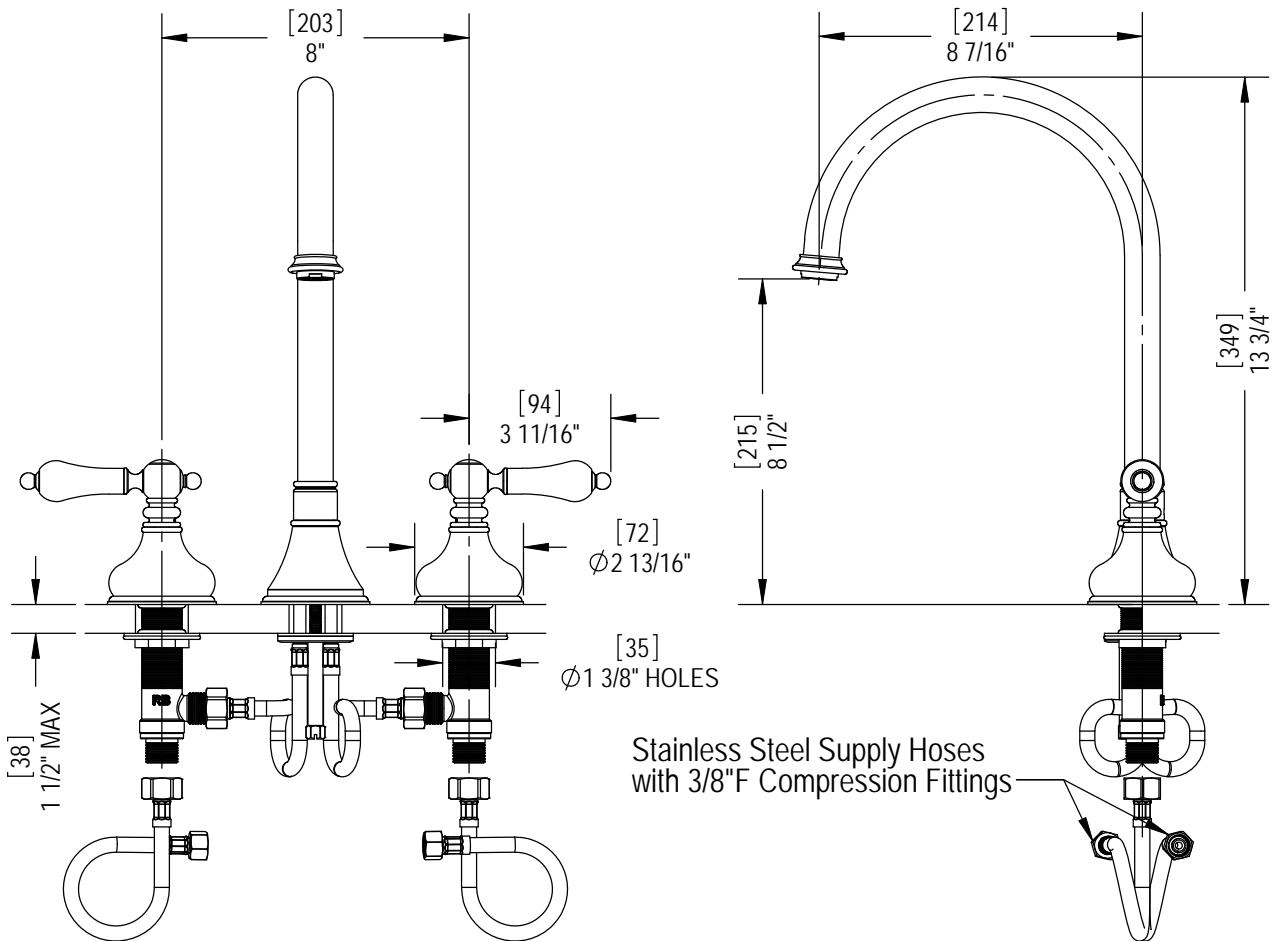

**Features**

- Brass construction with choice of 18 finishes
- Two Lever handles, Swivel spout
- Quarter-turn, ceramic disc cartridges
- Flexible Stainless Steel supply hoses for easy installation
- 2.2 gpm @ 60 psi

**Order Matrix**

Model	Main Finish
8ARBRML	AB - Antique Brass
	AC - Antique Copper
	BB - Bright Brass
	CH - Chrome
	OB - Oil Rubbed Bronze
	PN - Polished Nickel
	SB - Satin Brass
	SC - Satin Chrome
	SN - Satin Nickel
	TB - Tuscan Brass
	AQ - Aqua
	BK - Black
	MB - Matte Black
	MW - Matte White
	NC - Natural Cream
	RD - Red
	WH - White

**ROMANESQUE**

Widespread Kitchen Set  
Model: 8ARBRML XX-XX

Critical Dimensions