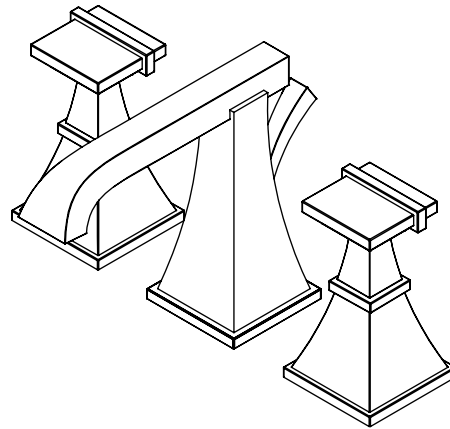

Features

- Brass construction with choice of 21 finishes
- Two Square Handles
- Quarter turn Ceramic Disk cartridges
- 2.2gpm @ 60 psi

Order Matrix

Model	Main/Accent Finish
1ARBMQ1	AB - Antique Brass
	ABM - Antique Brass Matt
	AC - Antique Copper
	ACM - Antique Copper Matt
	BB - Bright Brass
	CH - Chrome
	GD - Gold
	OB - Oil Rubbed Bronze
	PN - Polished Nickel
	SB - Satin Brass
	SC - Satin Chrome
	SN - Satin Nickel
	TB - Tuscan Brass
	AQ - Aqua
	BD - Bordeaux
	BK - Black
	MB - Matte Black
	MW - Matte White
	NC - Natural Cream
	RD - Red
	WH - White

MATTHEW QUINN

Widespread Lavatory Set with Pop-Up
Model: 1ARBMQ1 XX-XX

Critical Dimensions

TEL: 905-851-6781
FAX: 905-851-8031
TOLL FREE: 800-461-5901

THE **Rubinet** FAUCET COMPANY

www.rubinet.com