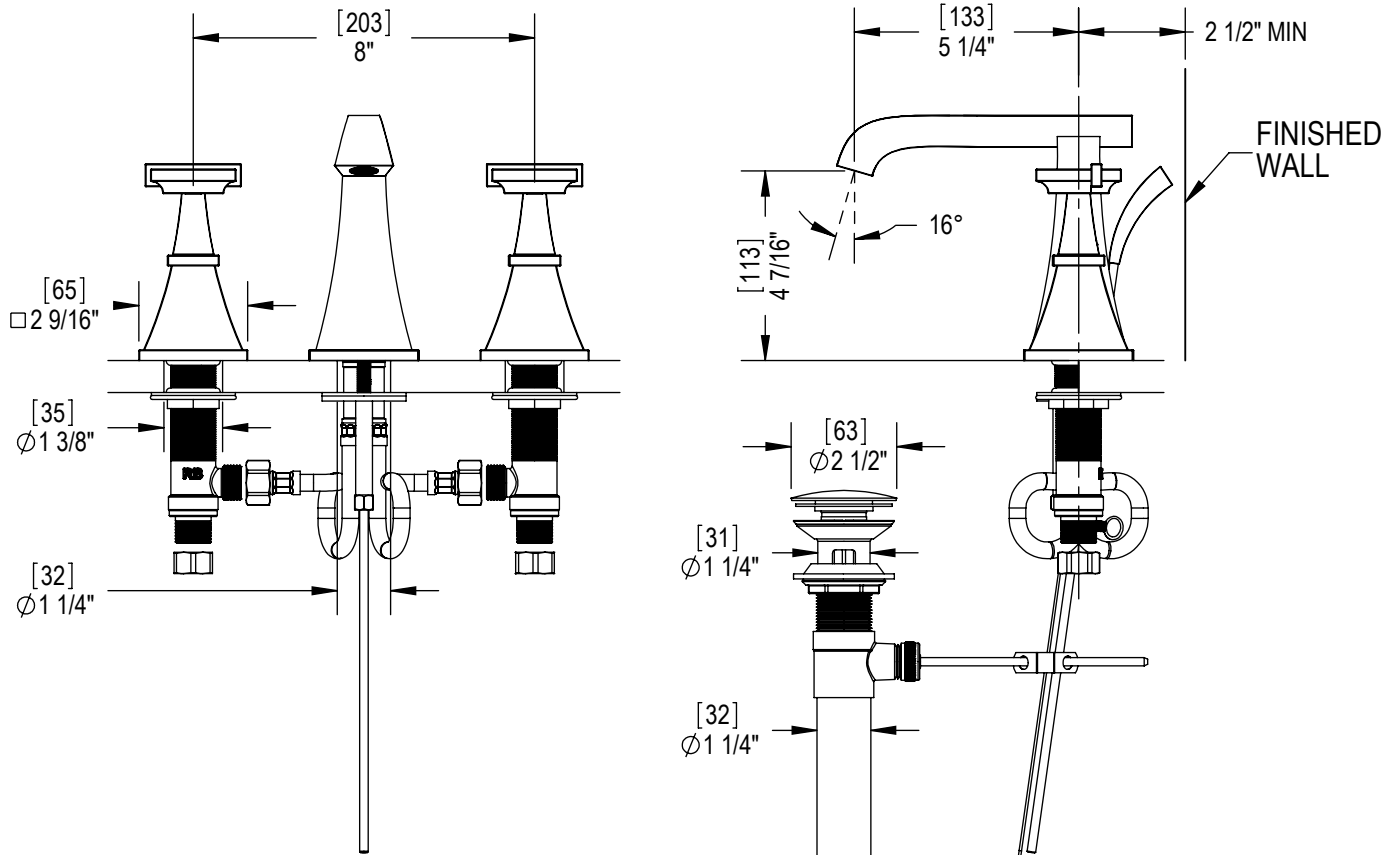

Features

- Brass construction with choice of 21 finishes
- Two Square Handles
- Quarter turn Ceramic Disk cartridges
- 2.2gpm @ 60 psi

Order Matrix

Model	Main/Accent Finish
1ARBMQ1	AB - Antique Brass
	ABM - Antique Brass Matt
	AC - Antique Copper
	ACM - Antique Copper Matt
	BB - Bright Brass
	CH - Chrome
	GD - Gold
	OB - Oil Rubbed Bronze
	PN - Polished Nickel
	SB - Satin Brass
	SC - Satin Chrome
	SN - Satin Nickel
	TB - Tuscan Brass
	AQ - Aqua
	BD - Bordeaux
	BK - Black
	MB - Matte Black
	MW - Matte White
	NC - Natural Cream
	RD - Red
	WH - White

MATTHEW QUINN

Widespread Lavatory Set with Pop-Up
Model: 1ARBMQ1 XX-XX

Critical Dimensions

TEL: 905-851-6781
FAX: 905-851-8031
TOLL FREE: 800-461-5901

THE **Rubinet** FAUCET COMPANY

www.rubinet.com