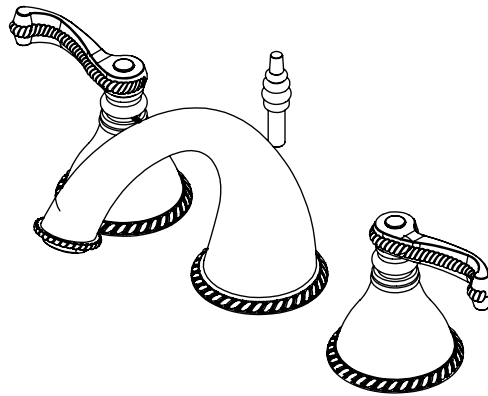

Features

- Brass construction with choice of 21 finishes
- Two Lever Handles
- Quarter turn Ceramic Disk cartridges
- 2.2gpm @ 60 psi

Order Matrix

| Model | Main/Accent Finish |
|---------|---------------------------|
| 1ARBEJL | AB - Antique Brass |
| | ABM - Antique Brass Matt |
| | AC - Antique Copper |
| | ACM - Antique Copper Matt |
| | BB - Bright Brass |
| | CH - Chrome |
| | GD - Gold |
| | OB - Oil Rubbed Bronze |
| | PN - Polished Nickel |
| | SB - Satin Brass |
| | SC - Satin Chrome |
| | SN - Satin Nickel |
| | TB - Tuscan Brass |
| | |
| | AQ - Aqua |
| | BD - Bordeaux |
| | BK - Black |
| | MB - Matte Black |
| | MW - Matte White |
| | NC - Natural Cream |
| | RD - Red |
| | WH - White |

ETRUSCAN
Widespread Lavatory Set with Pop-Up
Model: 1ARBEJL XX-XX

Critical Dimensions