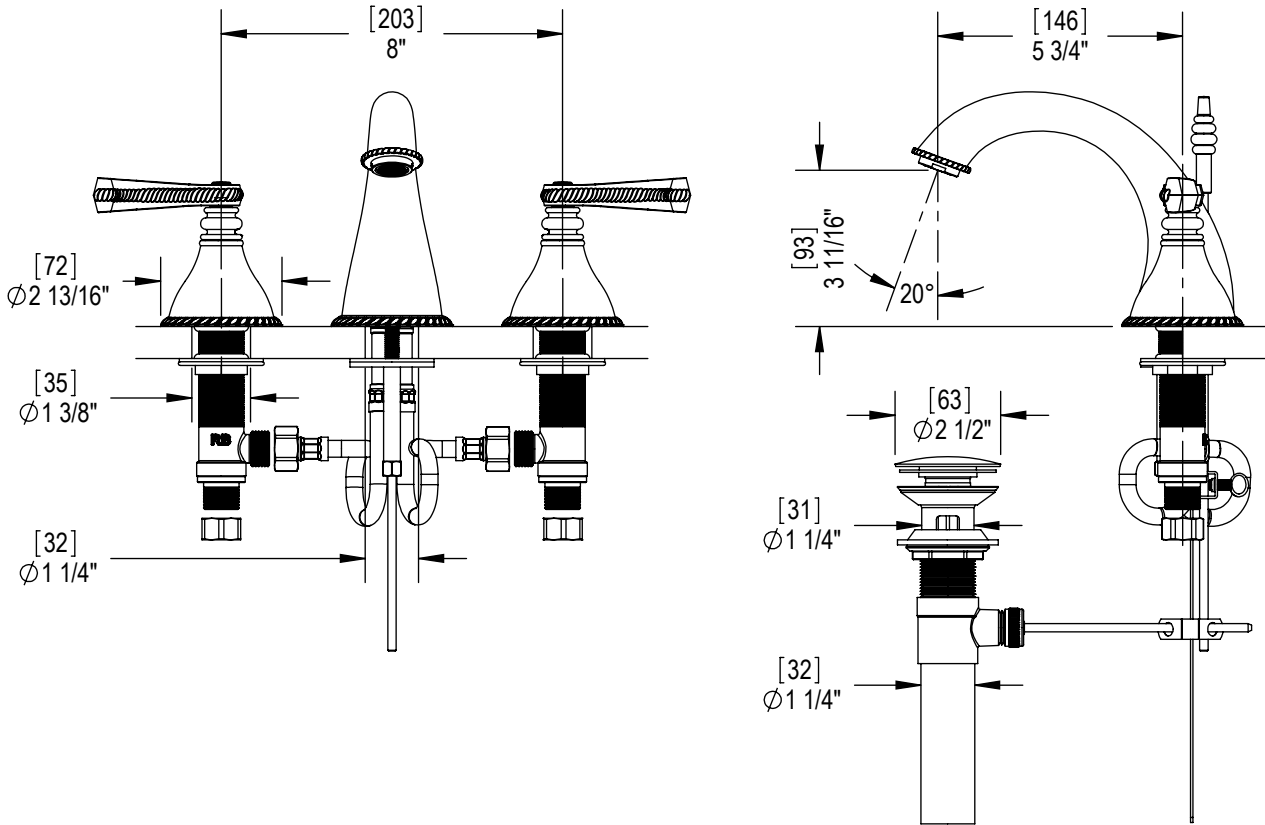

Features

- Brass construction with choice of 21 finishes
- Two Lever Handles
- Quarter turn Ceramic Disk cartridges
- 2.2gpm @ 60 psi

Order Matrix

| Model | Main/Accent Finish |
|---------|---------------------------|
| 1ARBEJL | AB - Antique Brass |
| | ABM - Antique Brass Matt |
| | AC - Antique Copper |
| | ACM - Antique Copper Matt |
| | BB - Bright Brass |
| | CH - Chrome |
| | GD - Gold |
| | OB - Oil Rubbed Bronze |
| | PN - Polished Nickel |
| | SB - Satin Brass |
| | SC - Satin Chrome |
| | SN - Satin Nickel |
| | TB - Tuscan Brass |
| | |
| | AQ - Aqua |
| | BD - Bordeaux |
| | BK - Black |
| | MB - Matte Black |
| | MW - Matte White |
| | NC - Natural Cream |
| | RD - Red |
| | WH - White |

ETRUSCAN
Widespread Lavatory Set with Pop-Up
Model: 1ARBEJL XX-XX

Critical Dimensions