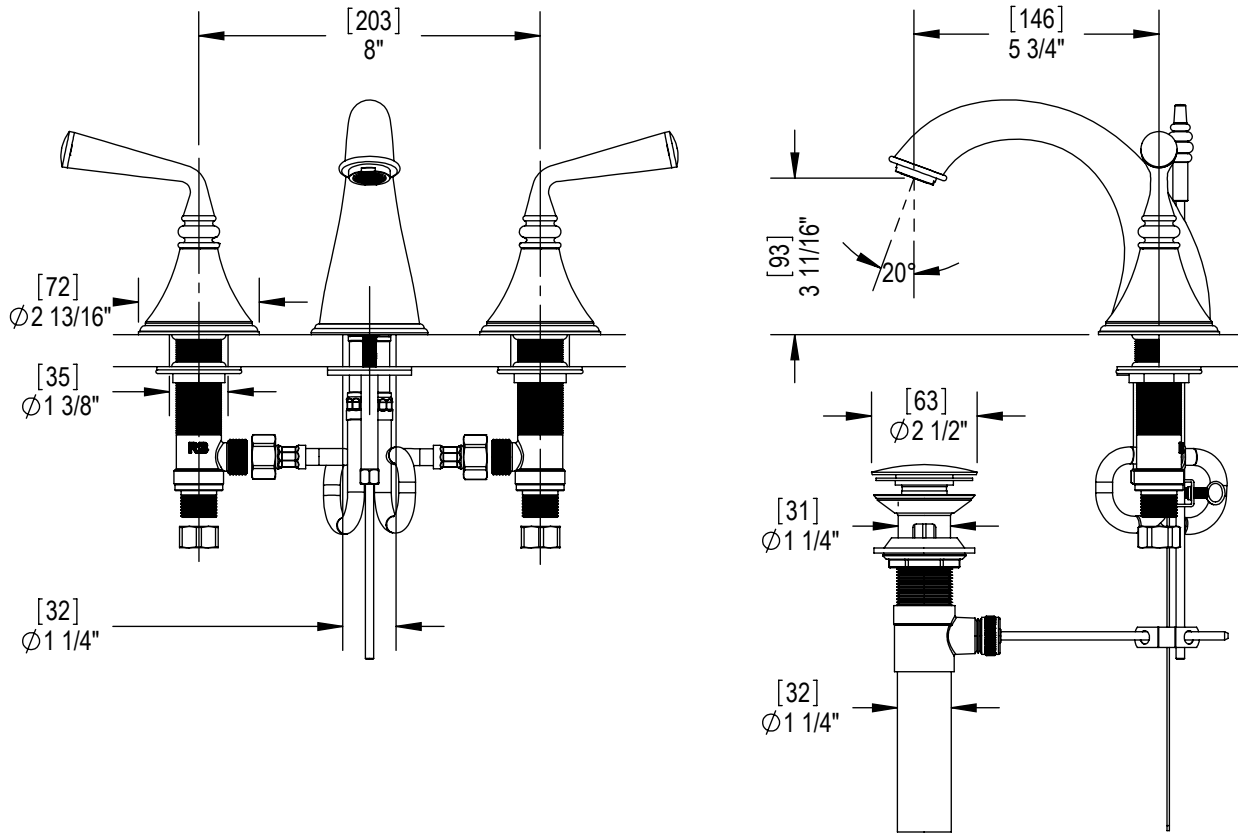

Features

- Brass construction with choice of 21 finishes
- Two Lever Handles
- Quarter turn Ceramic Disk cartridges
- 2.2gpm @ 60 psi

Order Matrix

Model	Main/Accent Finish
1ARBJSJL	AB - Antique Brass
	ABM - Antique Brass Matt
	AC - Antique Copper
	ACM - Antique Copper Matt
	BB - Bright Brass
	CH - Chrome
	GD - Gold
	OB - Oil Rubbed Bronze
	PN - Polished Nickel
	SB - Satin Brass
	SC - Satin Chrome
	SN - Satin Nickel
	TB - Tuscan Brass
	AQ - Aqua
	BD - Bordeaux
	BK - Black
	MB - Matte Black
	MW - Matte White
	NC - Natural Cream
	RD - Red
	WH - White

**JASMIN**  
Widespread Lavatory Set with Pop-Up  
Model: 1ARBJSJL XX-XX

Critical Dimensions