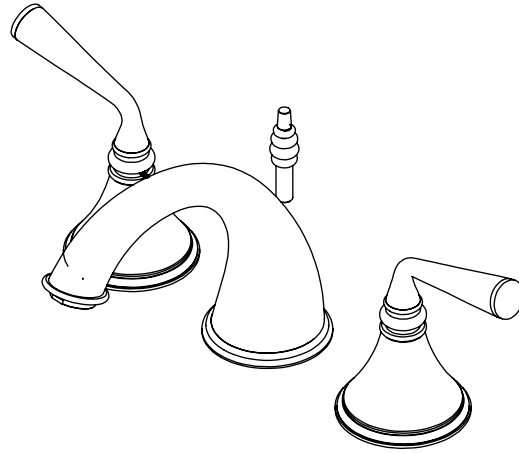

Features

- Brass construction with choice of 21 finishes
- Two Lever Handles
- Quarter turn Ceramic Disk cartridges
- 2.2gpm @ 60 psi

Order Matrix

Model	Main/Accent Finish
1ARBJSJL	AB - Antique Brass
	ABM - Antique Brass Matt
	AC - Antique Copper
	ACM - Antique Copper Matt
	BB - Bright Brass
	CH - Chrome
	GD - Gold
	OB - Oil Rubbed Bronze
	PN - Polished Nickel
	SB - Satin Brass
	SC - Satin Chrome
	SN - Satin Nickel
	TB - Tuscan Brass
	AQ - Aqua
	BD - Bordeaux
	BK - Black
	MB - Matte Black
	MW - Matte White
	NC - Natural Cream
	RD - Red
	WH - White

**JASMIN**  
Widespread Lavatory Set with Pop-Up  
Model: 1ARBJSJL XX-XX

Critical Dimensions