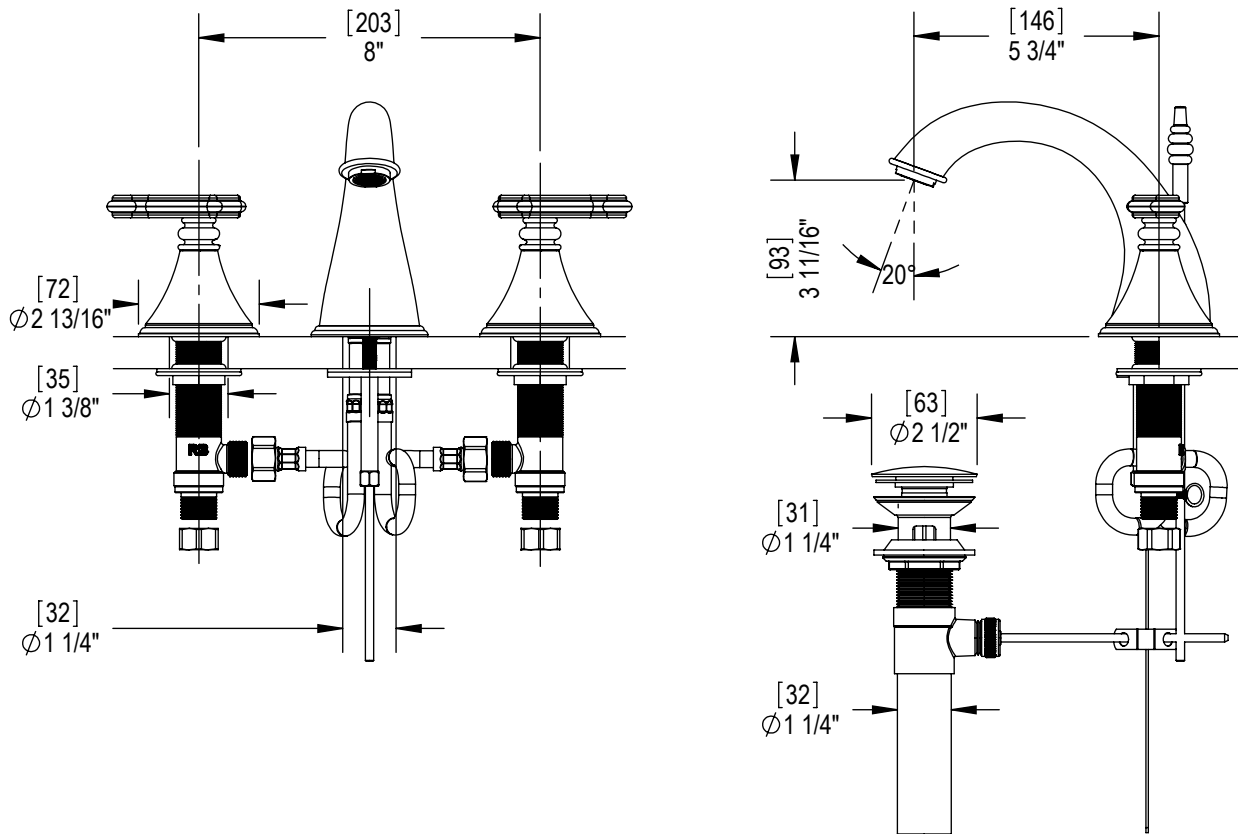

Features

- Brass construction with choice of 21 finishes
- Two Scroll Handles
- Quarter turn Ceramic Disk cartridges
- 2.2gpm @ 60 psi

Order Matrix

Model	Main/Accent Finish
1ARBJS	AB - Antique Brass
	ABM - Antique Brass Matt
	AC - Antique Copper
	ACM - Antique Copper Matt
	BB - Bright Brass
	CH - Chrome
	GD - Gold
	OB - Oil Rubbed Bronze
	PN - Polished Nickel
	SB - Satin Brass
	SC - Satin Chrome
	SN - Satin Nickel
	TB - Tuscan Brass
	AQ - Aqua
	BD - Bordeaux
	BK - Black
	MB - Matte Black
	MW - Matte White
	NC - Natural Cream
	RD - Red
	WH - White

**JASMIN**  
Widespread Lavatory Set with Pop-Up  
Model: 1ARBJS XX-XX

Critical Dimensions