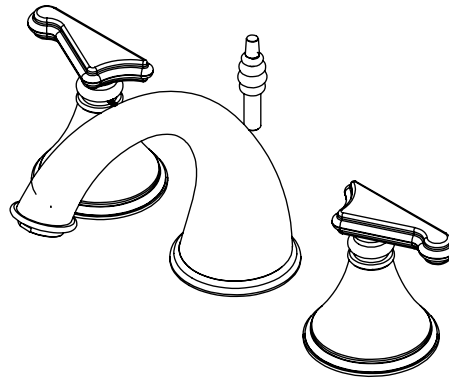

Features

- Brass construction with choice of 21 finishes
- Two Scroll Handles
- Quarter turn Ceramic Disk cartridges
- 2.2gpm @ 60 psi

Order Matrix

Model	Main/Accent Finish
1ARBJS	AB - Antique Brass
	ABM - Antique Brass Matt
	AC - Antique Copper
	ACM - Antique Copper Matt
	BB - Bright Brass
	CH - Chrome
	GD - Gold
	OB - Oil Rubbed Bronze
	PN - Polished Nickel
	SB - Satin Brass
	SC - Satin Chrome
	SN - Satin Nickel
	TB - Tuscan Brass
	AQ - Aqua
	BD - Bordeaux
	BK - Black
	MB - Matte Black
	MW - Matte White
	NC - Natural Cream
	RD - Red
	WH - White

**JASMIN**  
Widespread Lavatory Set with Pop-Up  
Model: 1ARBJS XX-XX

Critical Dimensions