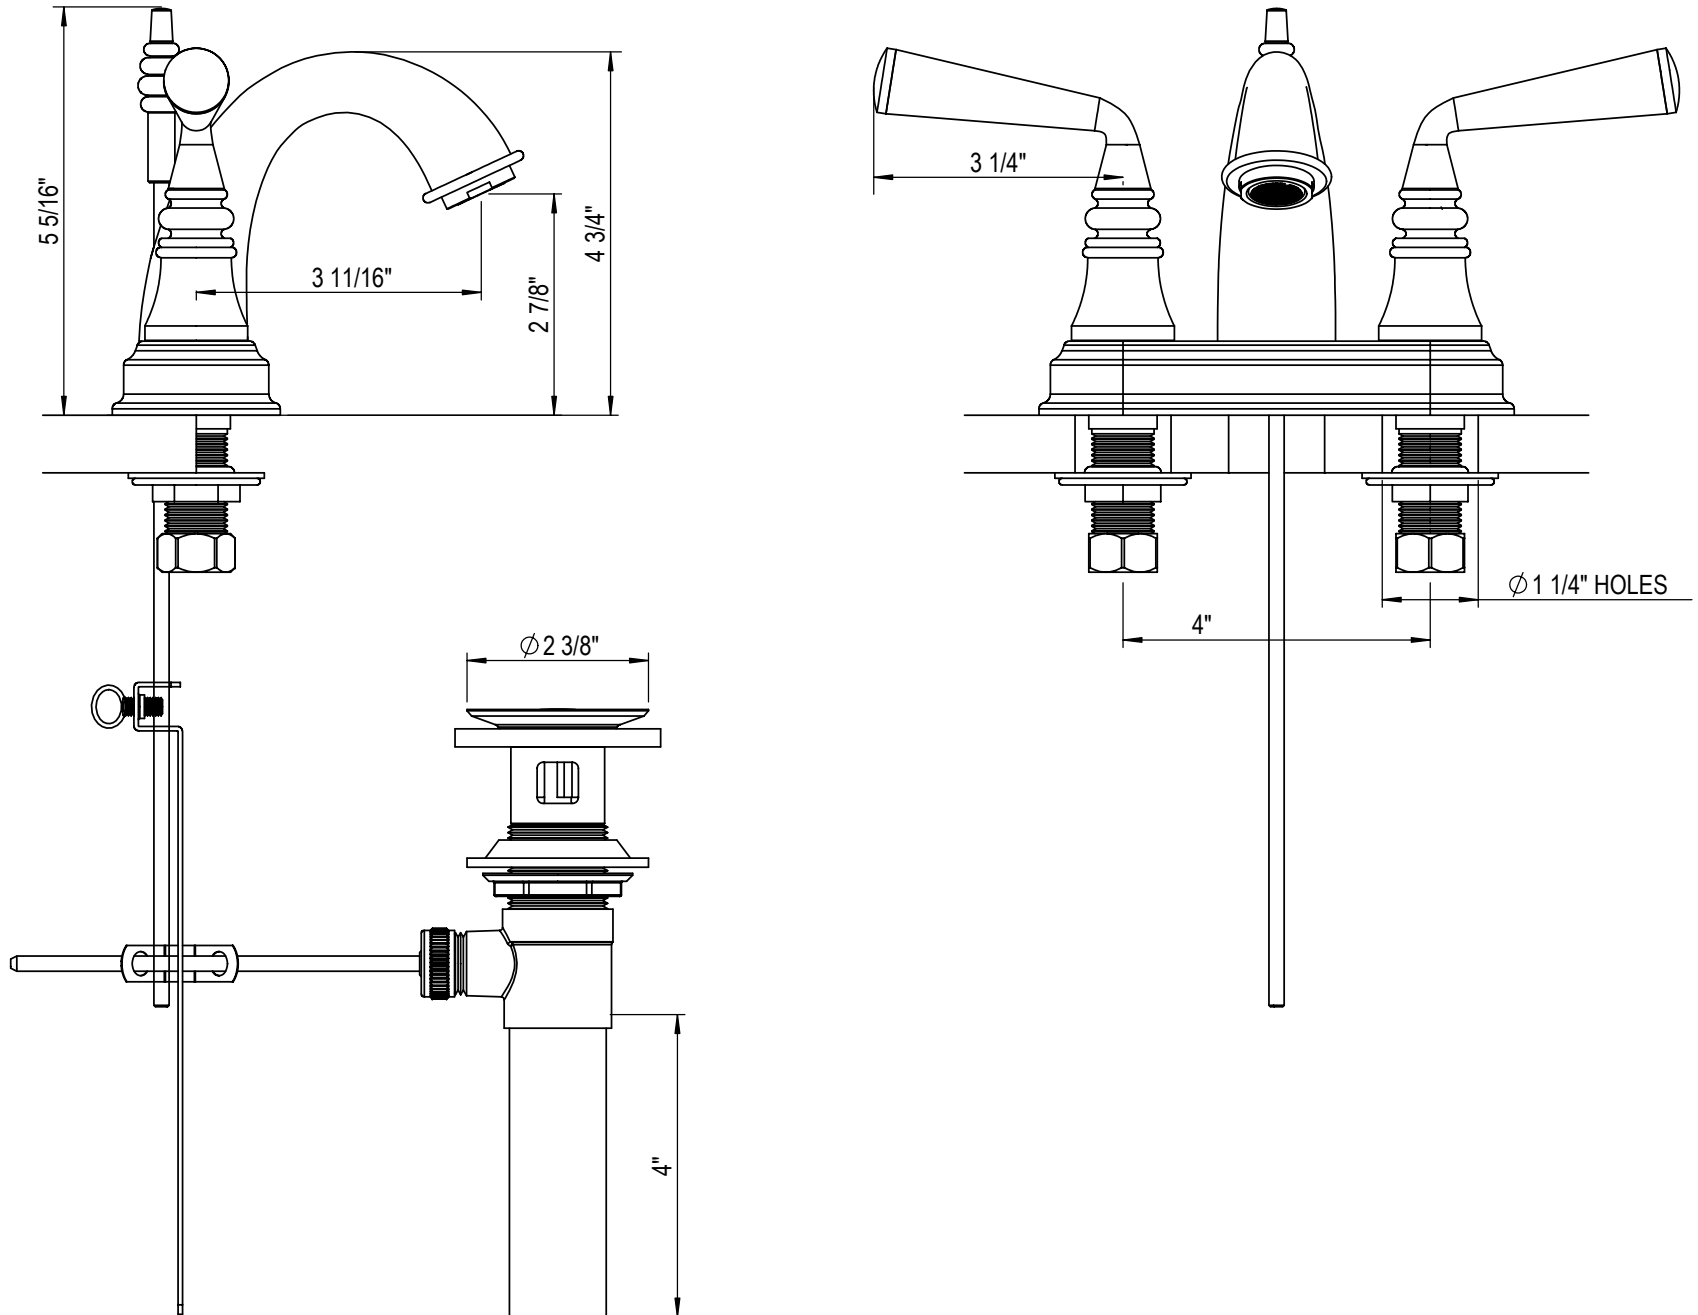

4" Centre Lavatory Set with Pop-Up 1BRBJSLS

TEL: 905-851-6781
FAX: 905-851-8031
TOLL FREE: 800-461-5901

the RUBINET FAUCET COMPANY

www.rubinet.com