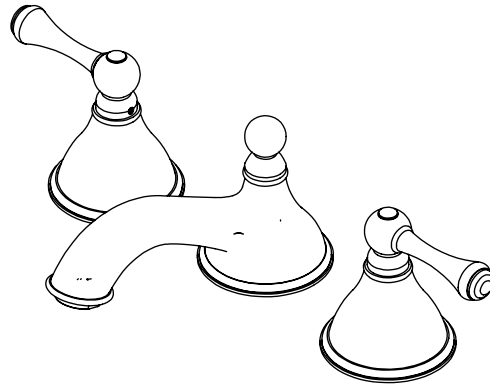

Features

- Brass construction with choice of 21 finishes
- Two Lever Handles
- Quarter turn Ceramic Disk cartridges
- 2.2gpm @ 60 psi

Order Matrix

Model	Main/Accent Finish
1ARBFML	AB - Antique Brass
	ABM - Antique Brass Matt
	AC - Antique Copper
	ACM - Antique Copper Matt
	BB - Bright Brass
	CH - Chrome
	GD - Gold
	OB - Oil Rubbed Bronze
	PN - Polished Nickel
	SB - Satin Brass
	SC - Satin Chrome
	SN - Satin Nickel
	TB - Tuscan Brass
	AQ - Agua
	BD - Bordeaux
	BK - Black
	MB - Matte Black
	MW - Matte White
	NC - Natural Cream
	RD - Red
	WH - White

**FLEMISH**  
Widespread Lavatory Set with Pop-Up  
Model: 1ARBFML XX-XX

Critical Dimensions