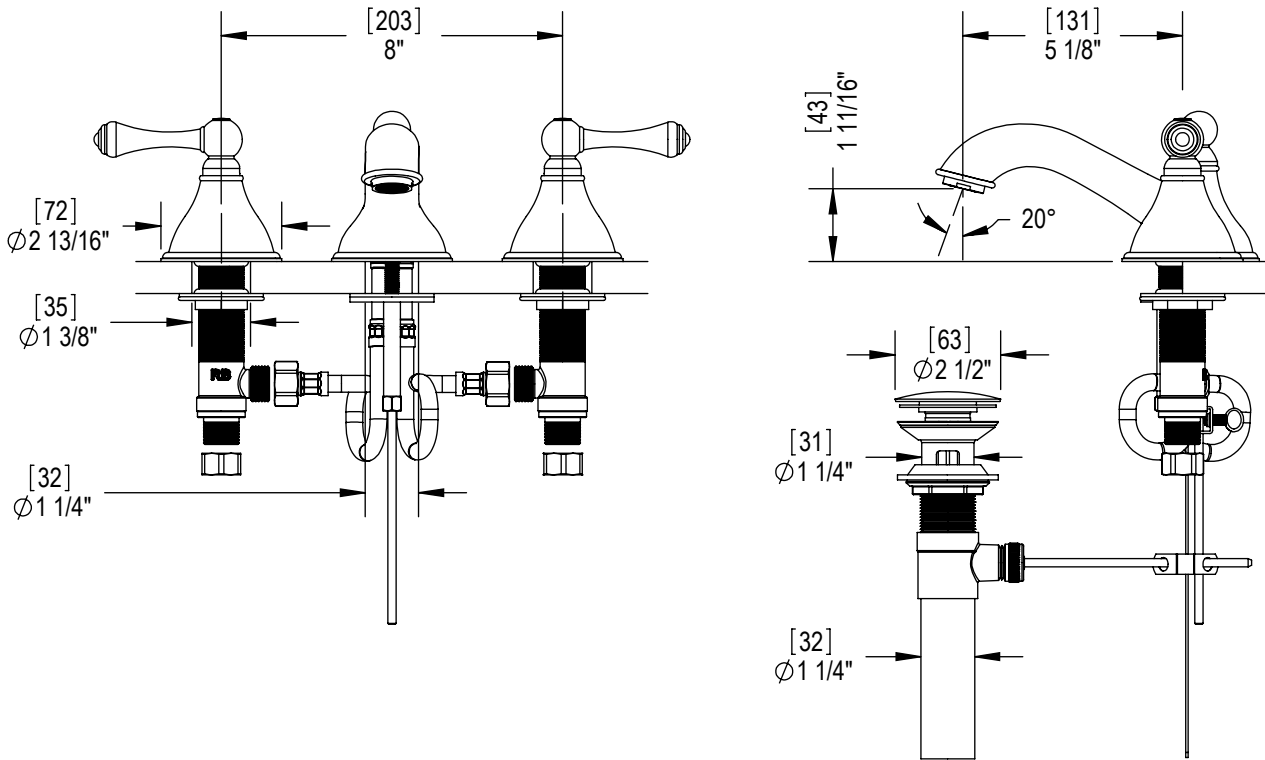

Features

- Brass construction with choice of 21 finishes
- Two Lever Handles
- Quarter turn Ceramic Disk cartridges
- 2.2gpm @ 60 psi

Order Matrix

Model	Main/Accent Finish
1ARBFML	AB - Antique Brass
	ABM - Antique Brass Matt
	AC - Antique Copper
	ACM - Antique Copper Matt
	BB - Bright Brass
	CH - Chrome
	GD - Gold
	OB - Oil Rubbed Bronze
	PN - Polished Nickel
	SB - Satin Brass
	SC - Satin Chrome
	SN - Satin Nickel
	TB - Tuscan Brass
	AQ - Agua
	BD - Bordeaux
	BK - Black
	MB - Matte Black
	MW - Matte White
	NC - Natural Cream
	RD - Red
	WH - White

**FLEMISH**  
Widespread Lavatory Set with Pop-Up  
Model: 1ARBFML XX-XX

Critical Dimensions