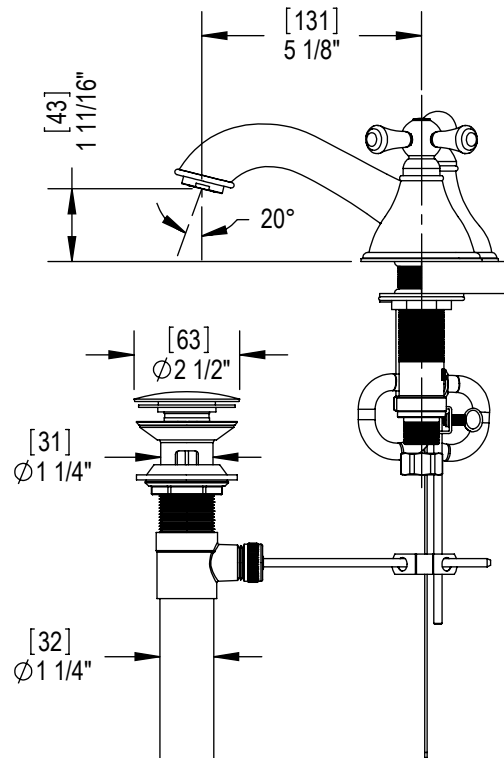

Features

- Brass construction with choice of 21 finishes
- Two Cross Handles
- Quarter turn Ceramic Disk cartridges
- 2.2gpm @ 60 psi

Order Matrix

Model	Main/Accent Finish
1ARBFMC	AB - Antique Brass
	ABM - Antique Brass Matt
	AC - Antique Copper
	ACM - Antique Copper Matt
	BB - Bright Brass
	CH - Chrome
	GD - Gold
	OB - Oil Rubbed Bronze
	PN - Polished Nickel
	SB - Satin Brass
	SC - Satin Chrome
	SN - Satin Nickel
	TB - Tuscan Brass
	AQ - Aqua
	BD - Bordeaux
	BK - Black
	MB - Matte Black
	MW - Matte White
	NC - Natural Cream
	RD - Red
	WH - White

FLEMISH
Widespread Lavatory Set with Pop-Up
Model: 1ARBFMC XX-XX

Critical Dimensions