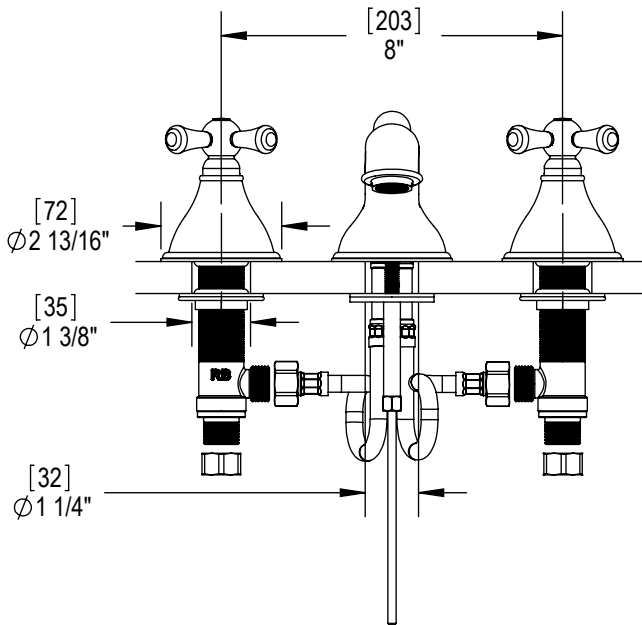

Features

- Brass construction with choice of 21 finishes
- Two Cross Handles
- Quarter turn Ceramic Disk cartridges
- 2.2gpm @ 60 psi

Order Matrix

Model	Main/Accent Finish
1ARBFMC	AB - Antique Brass
	ABM - Antique Brass Matt
	AC - Antique Copper
	ACM - Antique Copper Matt
	BB - Bright Brass
	CH - Chrome
	GD - Gold
	OB - Oil Rubbed Bronze
	PN - Polished Nickel
	SB - Satin Brass
	SC - Satin Chrome
	SN - Satin Nickel
	TB - Tuscan Brass
	AQ - Aqua
	BD - Bordeaux
	BK - Black
	MB - Matte Black
	MW - Matte White
	NC - Natural Cream
	RD - Red
	WH - White

FLEMISH
Widespread Lavatory Set with Pop-Up
Model: 1ARBFMC XX-XX

Critical Dimensions