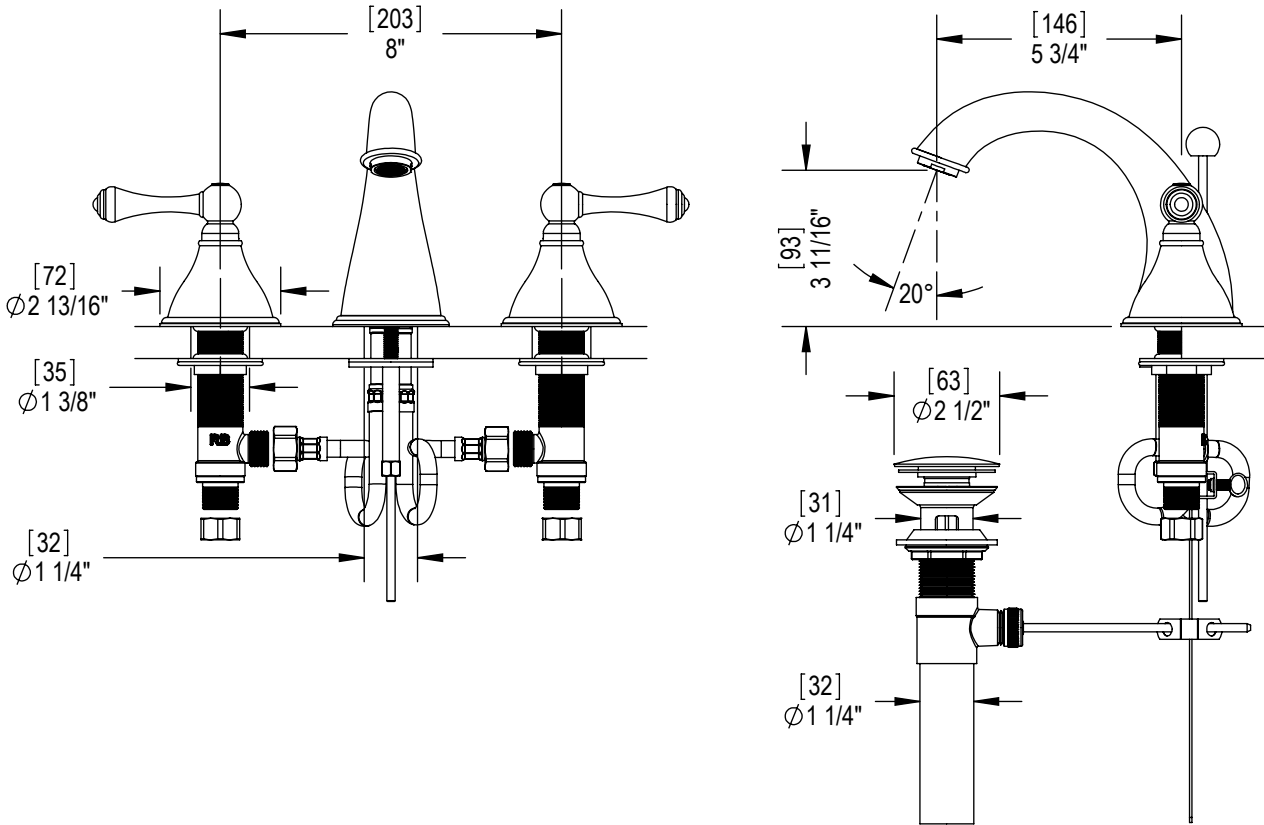

Features

- Brass construction with choice of 21 finishes
- Two Lever Handles
- Quarter turn Ceramic Disk cartridges
- 2.2gpm @ 60 psi

Order Matrix

Model	Main/Accent Finish
1ARBFJL	AB - Antique Brass
	ABM - Antique Brass Matt
	AC - Antique Copper
	ACM - Antique Copper Matt
	BB - Bright Brass
	CH - Chrome
	GD - Gold
	OB - Oil Rubbed Bronze
	PN - Polished Nickel
	SB - Satin Brass
	SC - Satin Chrome
	SN - Satin Nickel
	TB - Tuscan Brass
	AQ - Aqua
	BD - Bordeaux
	BK - Black
	MB - Matte Black
	MW - Matte White
	NC - Natural Cream
	RD - Red
	WH - White

FLEMISH
Widespread Lavatory Set with Pop-Up
Model: 1ARBFJL XX-XX

Critical Dimensions