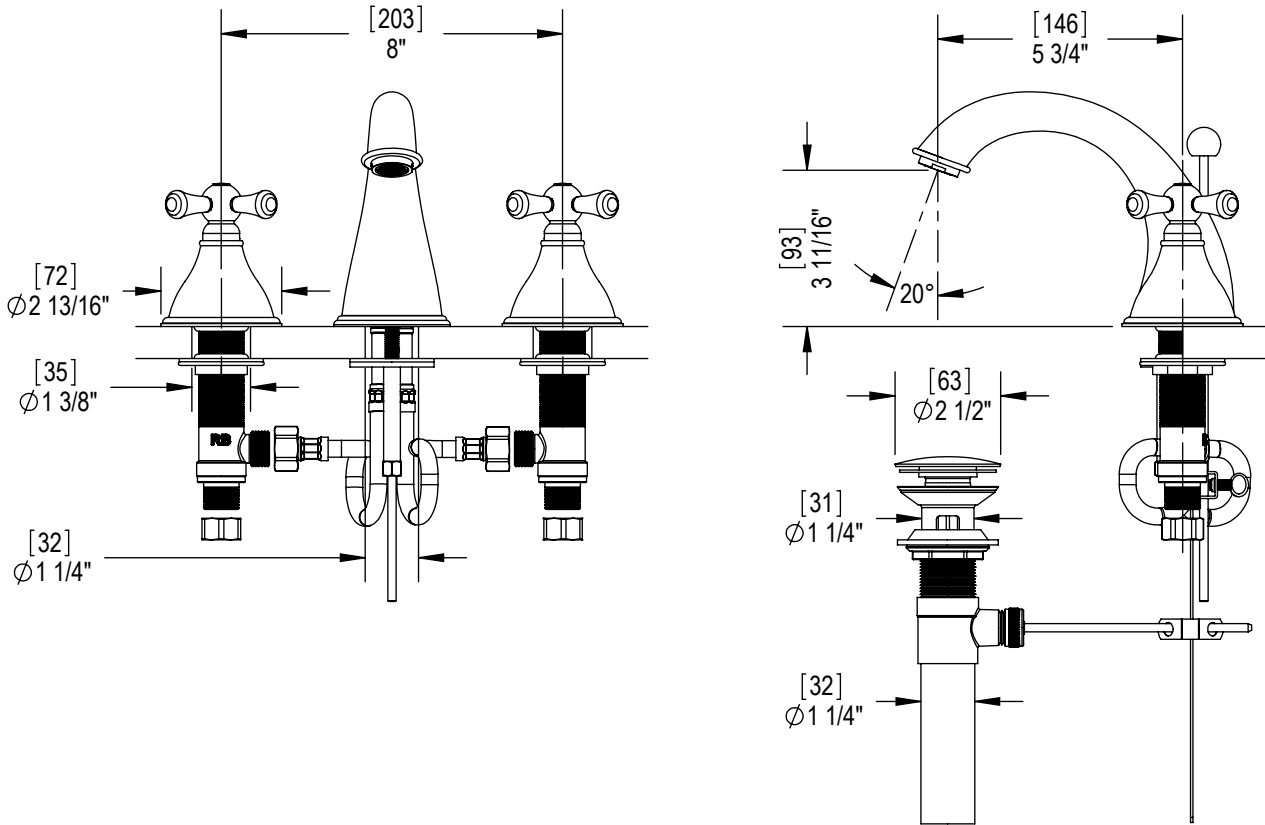

Features

- Brass construction with choice of 21 finishes
- Two Cross Handles
- Quarter turn Ceramic Disk cartridges
- 2.2gpm @ 60 psi

Order Matrix

Model	Main/Accent Finish
1ARBFJC	AB - Antique Brass
	ABM - Antique Brass Matt
	AC - Antique Copper
	ACM - Antique Copper Matt
	BB - Bright Brass
	CH - Chrome
	GD - Gold
	OB - Oil Rubbed Bronze
	PN - Polished Nickel
	SB - Satin Brass
	SC - Satin Chrome
	SN - Satin Nickel
	TB - Tuscan Brass
	AQ - Aqua
	BD - Bordeaux
	BK - Black
	MB - Matte Black
	MW - Matte White
	NC - Natural Cream
	RD - Red
	WH - White

FLEMISH
Widespread Lavatory Set with Pop-Up
Model: 1ARBFJC XX-XX

Critical Dimensions