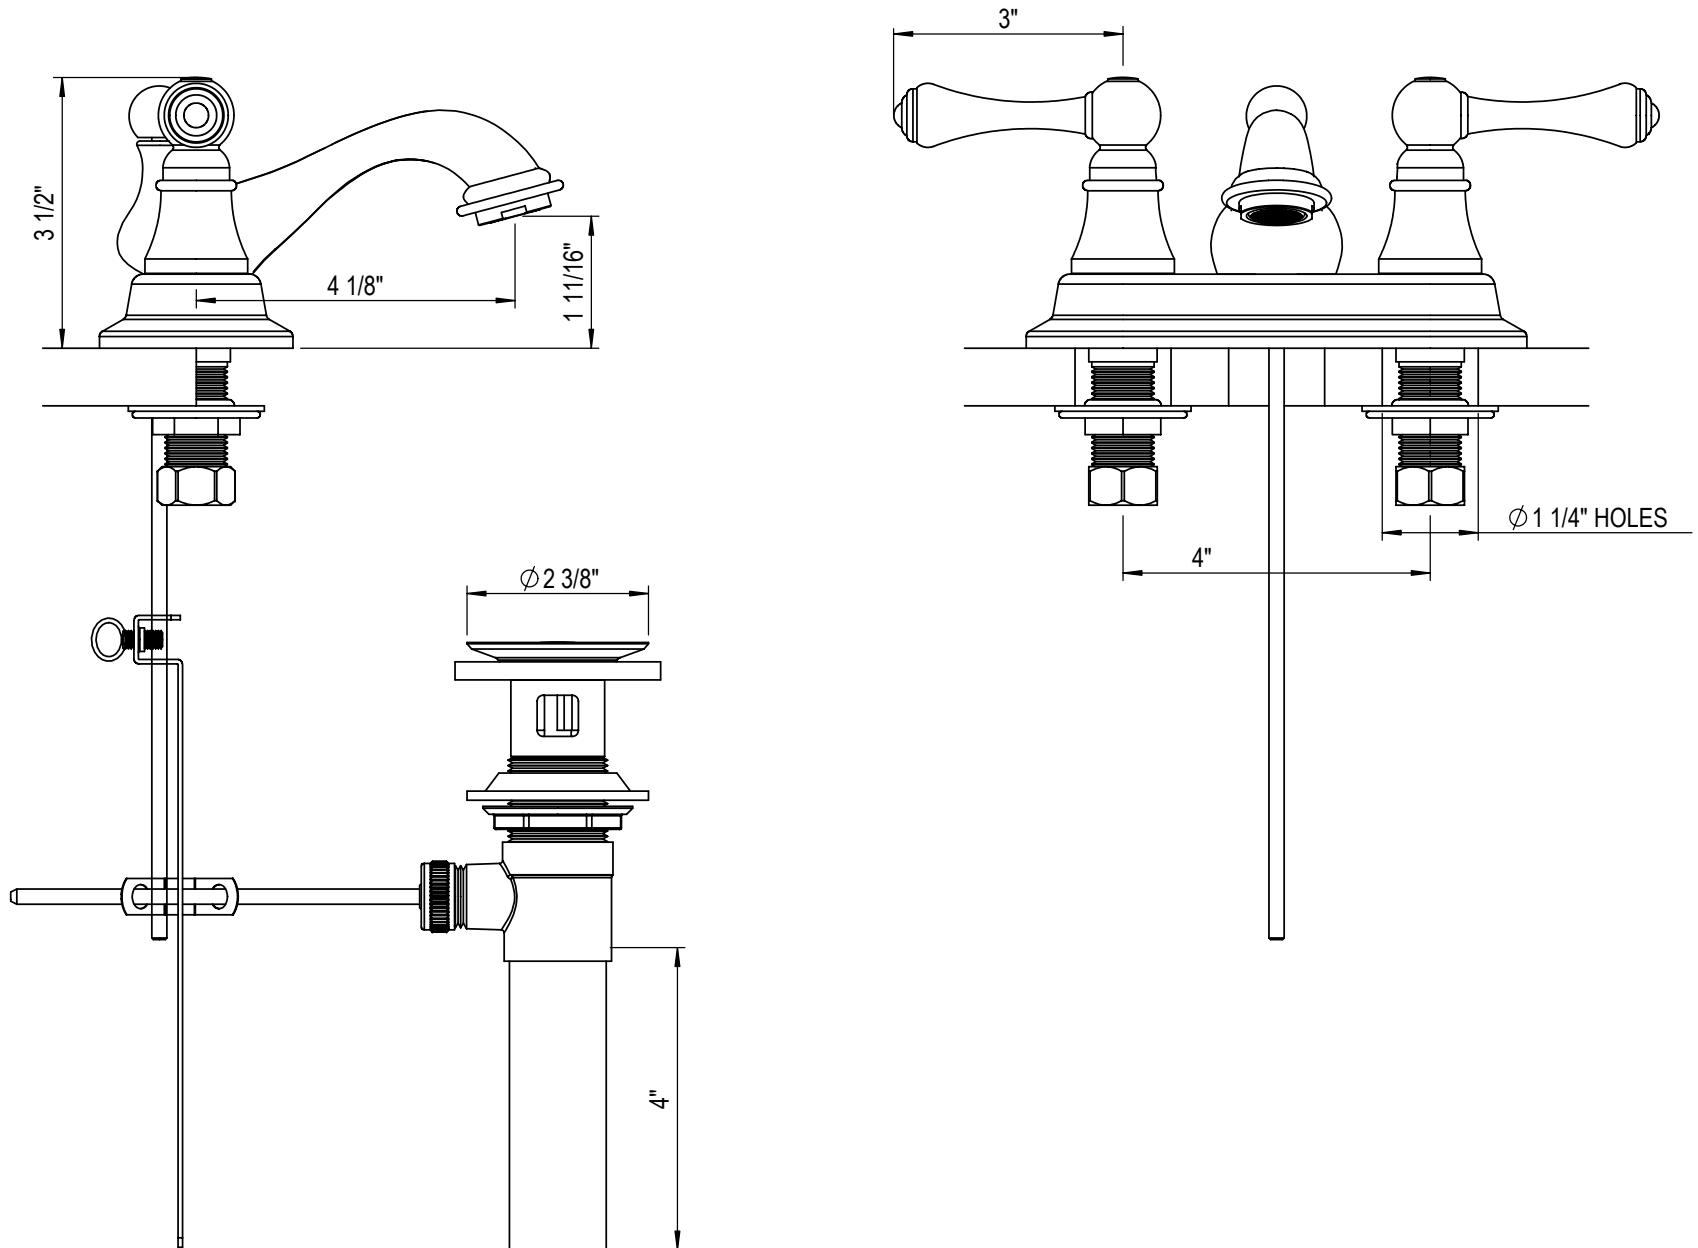

# 4" Centre Lavatory Set with Pop-Up 1BRBFML

TEL: 905-851-6781  
FAX: 905-851-8031  
TOLL FREE: 800-461-5901

the RUBINET FAUCET COMPANY

[www.rubinet.com](http://www.rubinet.com)