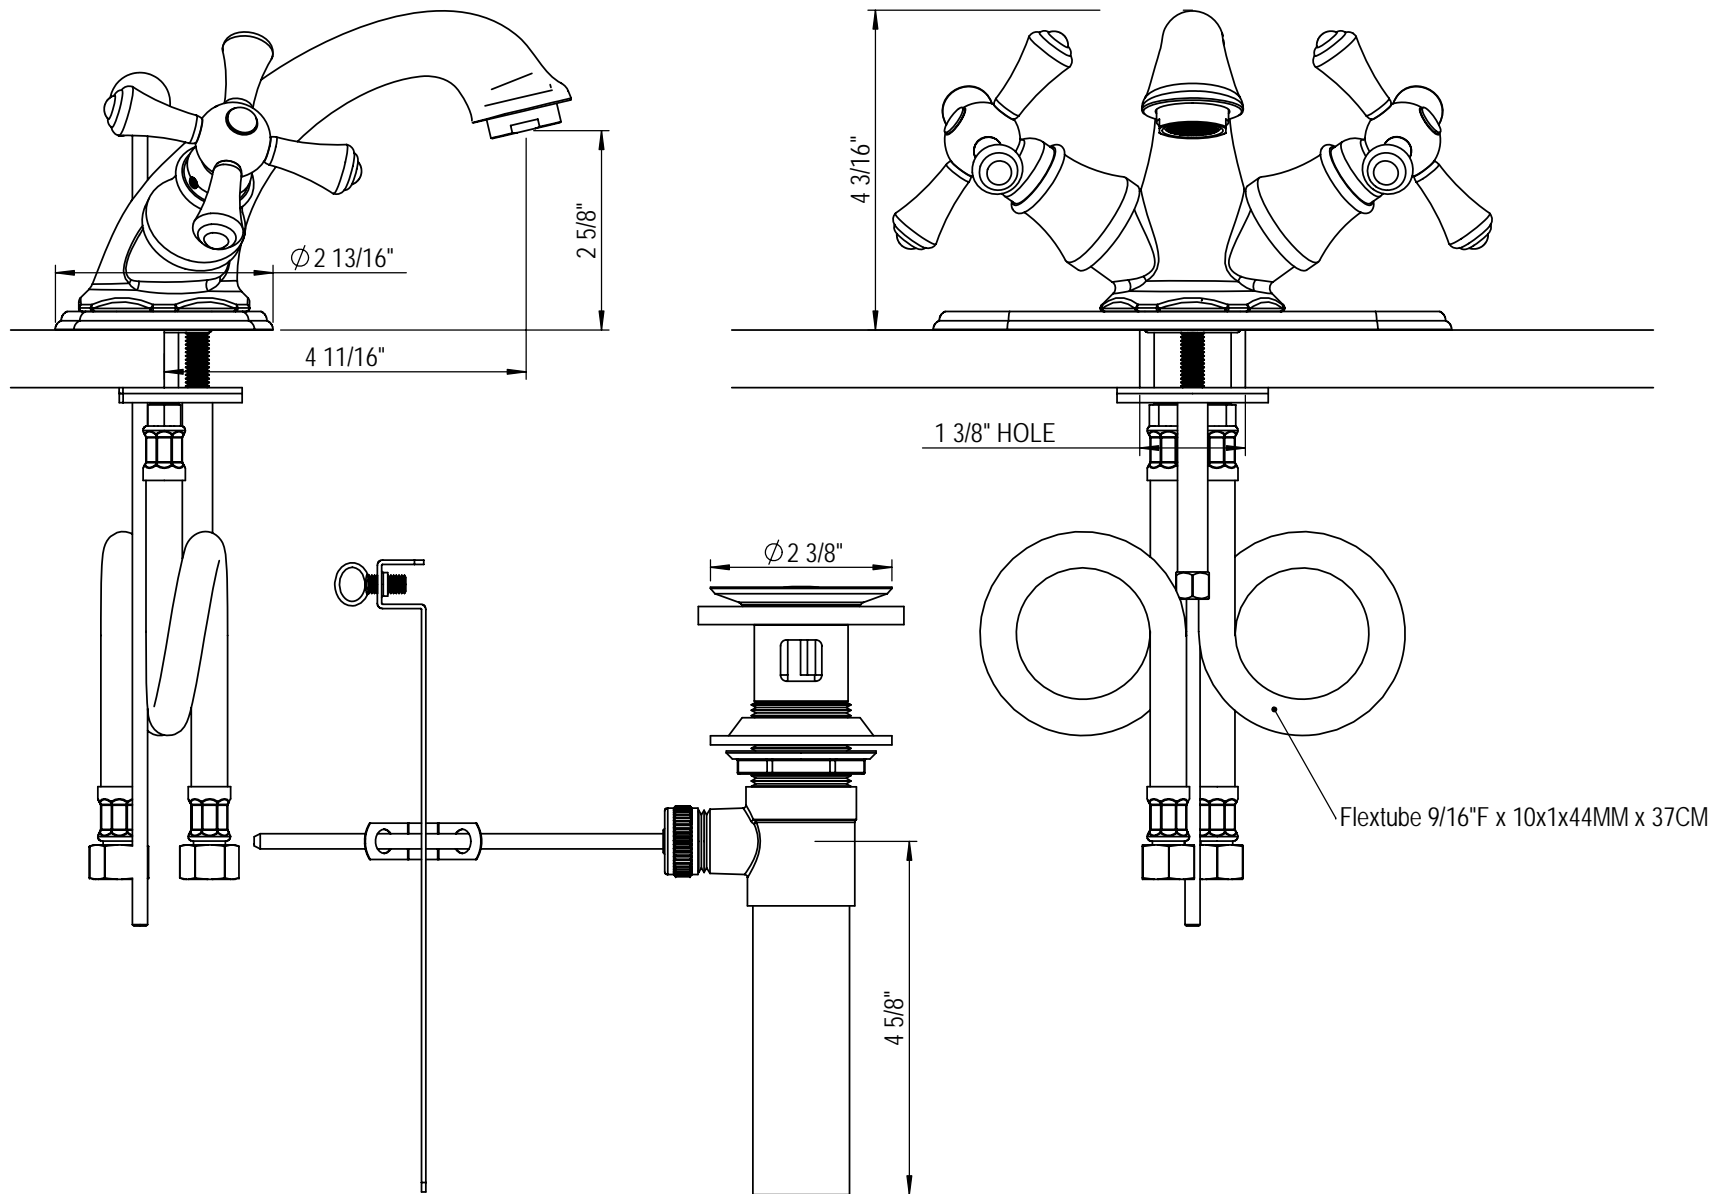

# Single Hole Lavatory Set with 4" Cover Plate & Pop-Up 1HRBFMC

TEL: 905-851-6781  
FAX: 905-851-8031  
TOLL FREE: 800-461-5901

the RUBINET FAUCET COMPANY

www.rubinet.com